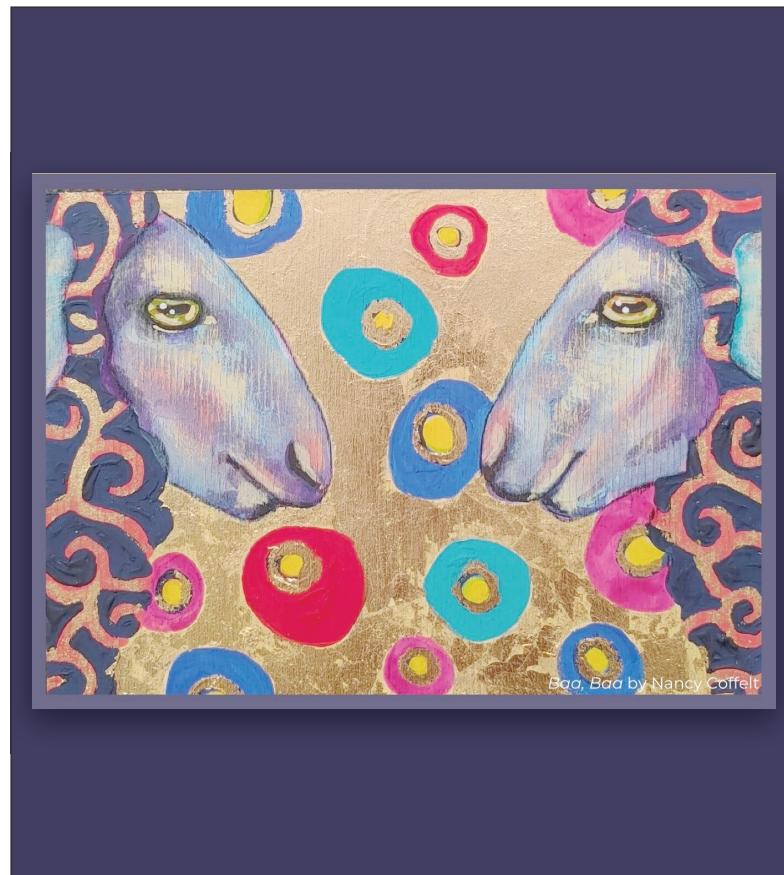

Joining Jennifer's paintings is Trevor Durr's photography and sculptural work. One series of sculptures is a collec-

tion of face masks retrieved from street gutters, parking lots and sidewalks. In his ceramic work, he uses porcelain to strike a lighter tone about controversial topics, exploring their contradictions. He believes these topics deserve an exploration into deeper layers of discussion, not merely a "black-and-white thinking" approach.

ORLASKE GALLERY

A show titled "Wild and Whimsical" opens May 6 in the Orlaske Gallery, showcasing the work of Baker City artist Nancy Coffelt.

Coffelt is known for her whimsical and colorful oil pastel pieces. With a background as an artist, children's book author and illustrator, she now works with acrylic gouache

and metal leaf on birch cradled boards.

"My animal images lean more toward realism now, but I still strive for that touch of fun and vivid color in every painting," she said.

Coffelt said she uses real-life experiences from viewing the wild birds, mule deer, foxes and coyotes that coexist around her home as inspiration for her work.

RAFFLE

Raffle tickets will be sold throughout the duration of these two shows, May 6 to July 1, for a chance to win paintings by Durr and Coffelt. Proceeds support the youth scholarship fund.

Closing receptions for both shows will be Friday, July 1, 6-8 p.m. Exhibits can also be viewed online at www.artcentereast.org.

Art Center East/Contributed image
Nancy Coffelt's show, "Wild and Whimsical," opens May 6, 2022, at Art Center East.

RadioShack
DEALER

SiriusXM
SATELLITE RADIO

DP HOME ENTERTAINMENT
137 E. Main Street, John Day 541-575-1637

APRIL/MAY EVENTS AT CHURCHILL SCHOOL

APRIL 23 - EOCENES
BLUEGRASS - GOSPEL

APRIL 30 - HILLSTOMP
BLUES - ALTERNATIVE - BANJO

MAY 13 - BAG OF HAMMERS
W/ SPECIAL GUEST FIREFLY
DANCE - FOLKTRONIC

MAY 24 - BAD BAD HATS
INDIEROCK - ALTERNATIVE

TICKETS & INFO AT
WWW.CHURCHILLBAKER.COM

R

Custom frame shops dedicated to great customer service, design, and quality products.

Royal Artisan
1912 Main St.
Baker City, OR 97814
541.465.4547
katephill843@gmail.com

LEN'S PHARMACY

**120 E Main St.
John Day
541-575-0629**

Lenspharmacy.com