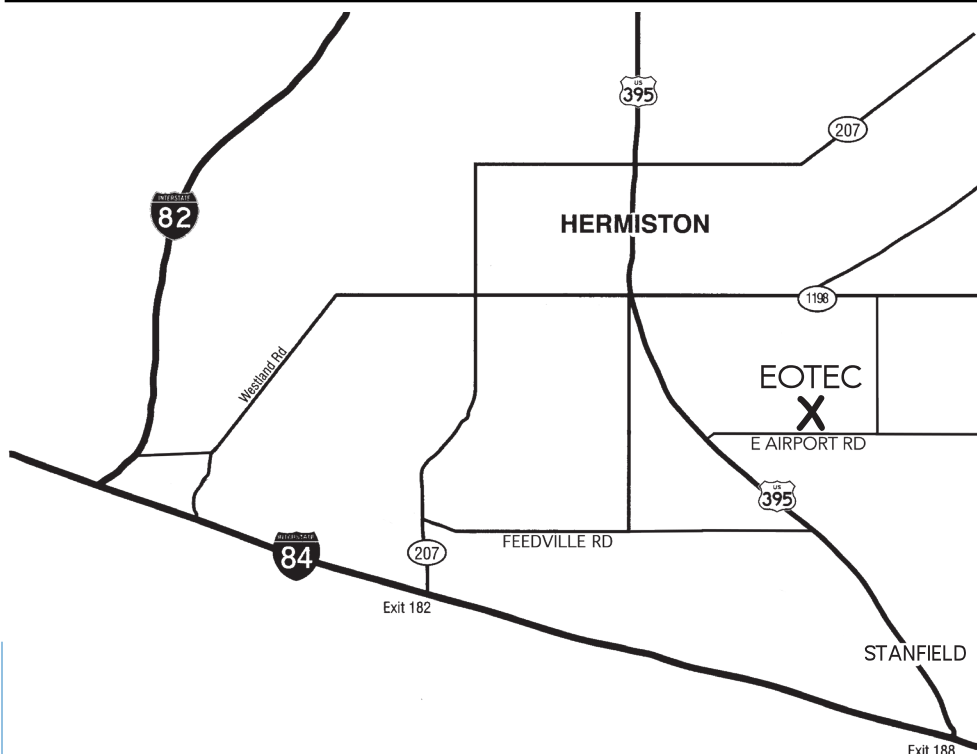

HERMISTON EXTRAVAGANZA HORSE SALE

CONSIGNORS • DEALERS • BUYERS • SPECTATORS

SALE ORDER

SATURDAY

NOON - CATALOGUED HORSE SALE

LOT NUMBERS START WITH HIP #1

SUNDAY

9 A.M. - LOOSE HORSE SALE

DIRECTIONS TO EASTERN OREGON TRADE & EVENT CENTER

**Heading West from Pendleton, OR
on I-84**

Take Exit 188 for US-395 toward Stanfield/
Hermiston
Right onto E Airport Rd • Left to EOTEC

**Heading South From Tri-Cities, WA
on I-82**

Take Exit 1 for US-395/US-730 toward
Umatilla/Hermiston
Left onto 6th St/US-395 East • Follow US-
395 S for 16 miles • Left onto E Airport
Rd • Left to EOTEC

**Heading East from Portland, OR on
I-84**

Take Exit 188 for US-395 toward Stanfield/
Hermiston
Right onto E Airport Rd • Left to EOTEC