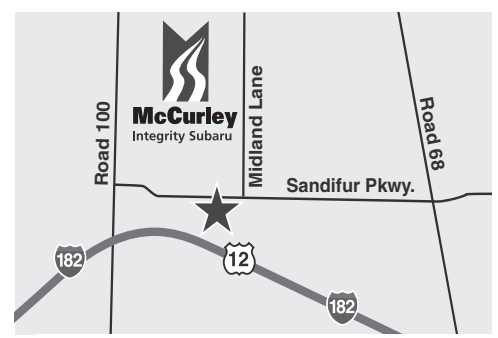

9620 Sandifur Parkway • Pasco • Right off of Road 100 • 509-547-5555

www.McCurleySubaru.com

*Subaru will donate $250 for every new Subaru vehicle sold or leased from November 16, 2017, through January 2, 2018, to four national charities designated by the purchaser or lessee. Pre-approved Hometown Charities may be selected for donation depending on retailer participation. Certain participating retailers will make an additional donation to the Hometown Charities selected. Purchasers/lessees must make their charity designations by January 31, 2018. The four national charities will receive a guaranteed minimum donation of $250,000 each. See your local Subaru retailer for details, or visit subaru.com/share. All donations made by Subaru of America, Inc. See dealer for details. †0% financing on 2018 Outback and Forester up to 63 months $15.87 per thousand or up to 48 months on 2018 Legacy $20.83 per thousand. Lease payments do not include tax or licensing, as tax may vary. Limited Availability, $0 Security deposit; see a sales consultant for details. A dealer added negotiable documentation fee in the amount of $150 will be added to all McCurley advertised pricing at the time of purchase or lease. All vehicle identification numbers are available at the dealership and available upon request. All new vehicle photos are for illustrative purposes only. All published offers will expire on the close of business 11-19-17 and are always based on vehicle availability. McCurley Integrity Auto Dealerships and the advertising agency of Larry John Wright of Mesa, AZ, reserve the right to correct all advertising offers in this publication in the event an error on any offer(s) has taken place prior to or during the publishing of this advertising through the use of a retraction letter written and/or posted by both the agency and/or McCurley dealership management.