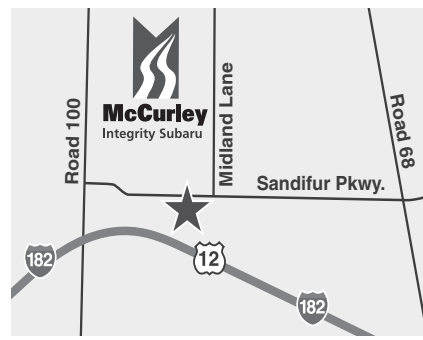

www.facebook.com/mccurleysubaru

LOCAL: **509-412-7100**

TOLL FREE: **866-MCCURLEY**

866-622-8753

9620 Sandifur Parkway • Pasco • Right off of Road 100

www.McCurleySubaru.com

†0% financing on Legacy up to 63 months \$15.87 per thousand or up to 48 months on Outback & Forester \$20.83 per thousand. Lease payments do not include tax or licensing, as tax may vary, Limited Availability, \$0 Security deposit; see a sales consultant for details. A dealer added negotiable documentation fee in the amount of \$150 will be added to all McCurley advertised pricing at the time of purchase or lease. All vehicle identification numbers are available at the dealership and available upon request. All new vehicle photos are for illustrative purposes only. All published offers will expire on the close of business 7-16-17 and are always based on vehicle availability. McCurley Integrity Auto Dealerships and the advertising agency of Larry John Wright of Mesa, AZ. reserve the right to correct all advertising offers in this publication in the event an error on any offer(s) has taken place prior to or during the publishing of this advertising through the use of a retraction letter written and/or posted by both the agency and/or McCurley dealership management.