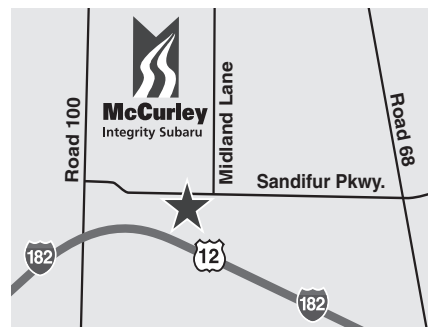

9620 Sandifur Parkway • Pasco • Right off of Road 100

www.McCurleySubaru.com

†0% financing on Legacy up to 63 months $15.87 per thousand or up to 48 months on Outback & Forester $20.83 per thousand. Lease payments do not include tax or licensing, as tax may vary, Limited Availability, $0 Security deposit; see a sales consultant for details. A dealer added negotiable documentation fee in the amount of $150 will be added to all McCurley advertised pricing at the time of purchase or lease. All vehicle identification numbers are available at the dealership and available upon request. All new vehicle photos are for illustrative purposes only. All published offers will expire on the close of business 5-21-17 and are always based on vehicle availability. McCurley Integrity Auto Dealerships and the advertising agency of Larry John Wright of Mesa, AZ. reserve the right to correct all advertising offers in this publication in the event an error on any offer(s) has taken place prior to or during the publishing of this advertising through the use of a retraction letter written and/or posted by both the agency and/or McCurley dealership management.