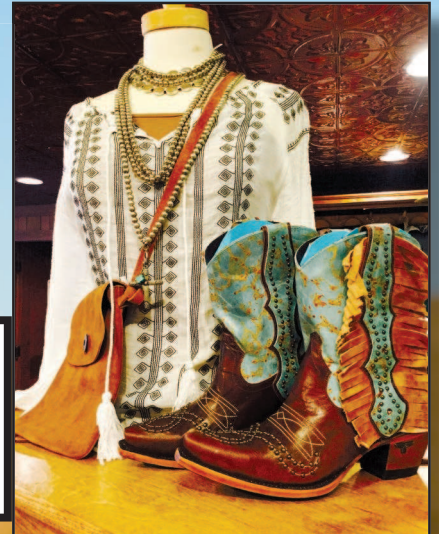

OPEN DAILY 8AM-4PM

SERVING
BREAKFAST 8-11AM
LUNCH 11AM-3PM

OPEN DAILY
4PM

SERVING DINNER
5PM DAILY

Hamley & Co.

• CUSTOM •
Saddles since 1883
STILL the finest hand-made
saddles money can buy!

• LADIES •
Come shop our new
spring selections
Western wear, boots, belts, jewelry, gifts!