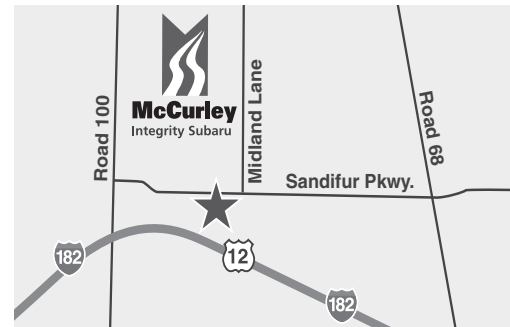

LOCAL: **509-412-7100**

TOLL FREE: **866-MCCURLEY**

www.facebook.com/mccurleysubaru 866-622-8753

9620 Sandifur Parkway • Pasco • Right off of Road 100 • 509-547-5555