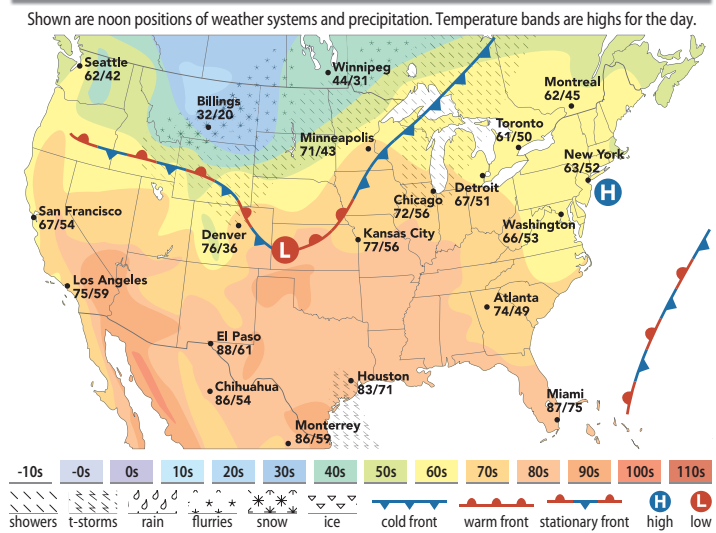

The higher the AccuWeather.com UV Index™ number, the greater the need for eye and skin protection.

Forecasts and graphics provided by AccuWeather, Inc. ©2016

NATIONAL WEATHER TODAY

National Summary: Clouds and areas of rain will extend from the central Great Lakes to the central Rockies today. Some snow will fall on parts of Montana and North Dakota. Showers will dot eastern Florida and coastal Texas.