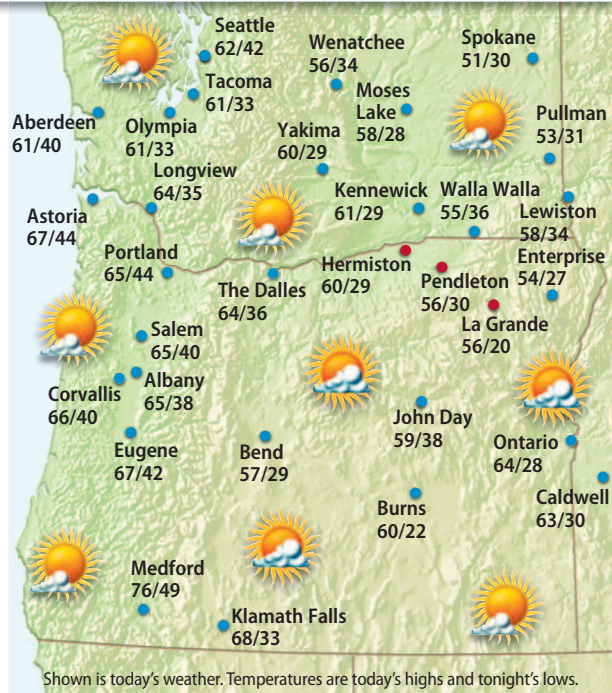

HERMISTON
through 3 p.m. yesterday

TEMPERATURE

HIGH	LOW
63°	47°
Normals	68°
Records	87° (1934) 26° (1931)

PRECIPITATION

24 hours ending 3 p.m.	0.15"
Month to date	0.26"
Normal month to date	0.17"
Year to date	5.70"
Last year to date	3.69"
Normal year to date	6.76"

SUN AND MOON

Sunrise today	7:07 a.m.
Sunset tonight	6:16 p.m.
Moonrise today	3:59 p.m.
Moonset today	1:35 a.m.

Full Last New First

Oct 15 Oct 22 Oct 30 Nov 7

REGIONAL FORECAST

Coastal Oregon: Sunny to partly cloudy today, except low clouds followed by sunshine in the south.

Eastern and Central Oregon: Partly sunny today; pleasant in the south and upper Treasure Valley.

Western Washington: Mostly sunny today. Clear to partly cloudy tonight. Partly sunny tomorrow.

Eastern Washington: Mostly sunny today. Clear tonight. Mostly sunny tomorrow.