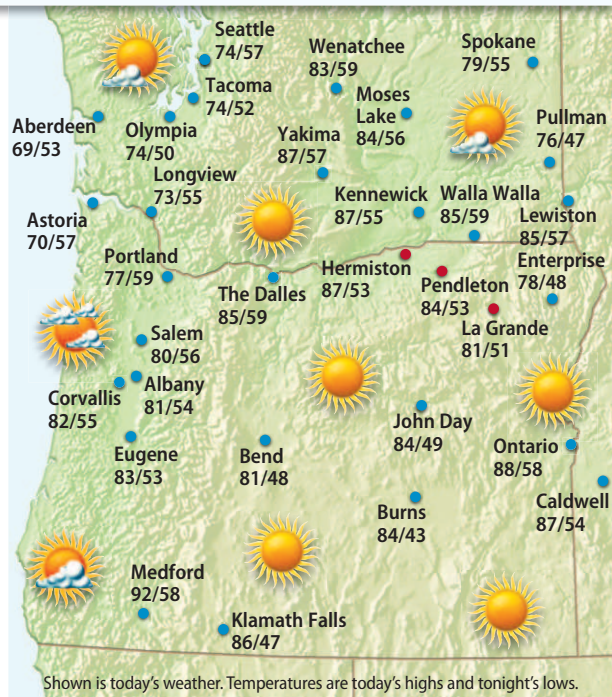

AccuWeather.com Forecast

TODAY	SUNDAY	MONDAY	TUESDAY	WEDNESDAY
Mostly sunny and pleasant	Sunny and comfortable	Abundant sunshine	Mostly sunny and very warm	Plenty of sun
84° 53°	90° 58°	96° 66°	95° 63°	95° 65°
PENDLETON TEMPERATURE FORECAST				
84° 53°	90° 58°	96° 66°	95° 63°	95° 65°
HERMISTON TEMPERATURE FORECAST				
87° 53°	94° 55°	101° 69°	99° 64°	99° 61°

ALMANAC

PENDLETON

through 3 p.m. yesterday

TEMPERATURE

HIGH	LOW
81°	62°
Yesterday	90°
Normals	60°
Records	111° (1905) 41° (1897)

PRECIPITATION

24 hours ending 3 p.m.	0.00"
Month to date	0.80"
Normal month to date	0.22"
Year to date	7.32"
Last year to date	5.00"
Normal year to date	7.84"

HERMISTON

through 3 p.m. yesterday

TEMPERATURE

HIGH	LOW
81°	62°
Yesterday	90°
Normals	59°
Records	108° (1938) 43° (1982)

PRECIPITATION

24 hours ending 3 p.m.	0.00"
Month to date	0.30"
Normal month to date	0.16"
Year to date	4.94"
Last year to date	3.25"
Normal year to date	5.89"

SUN AND MOON

Sunrise today	5:29 a.m.
Sunset tonight	8:34 p.m.
Moonrise today	10:45 p.m.
Moonset today	9:45 a.m.

Last	New	First	Full
July 26	Aug 2	Aug 10	Aug 18

REGIONAL FORECAST

Coastal Oregon: Clouds giving way to sun today; windy in central parts in the afternoon.

Eastern and Central Oregon: Pleasant today with brilliant sunshine. Clear tonight. Mostly sunny tomorrow.

Western Washington: Some clouds, then sunshine today.

Eastern Washington: Mostly sunny today. Clear tonight. Plenty of sunshine tomorrow.

Cascades: Pleasant today with plenty of sunshine. Mainly clear tonight. Mostly sunny tomorrow.

Northern California: Clouds, then sun at the coast today; hot in central parts. Sunny elsewhere.

REGIONAL CITIES

	Today			Sun.		
	Hi	Lo	W	Hi	Lo	W
Astoria	70	57	pc	73	59	s
Baker City	80	42	s	87	45	s
Bend	81	48	s	87	53	s
Brookings	71	55	s	70	56	s
Burns	84	43	s	90	49	s
Enterprise	78	48	s	85	54	s
Eugene	83	53	s	88	56	s
Heppner	82	51	s	88	54	s
Hermiston	87	53	s	94	55	s
John Day	84	49	s	93	55	s
Klamath Falls	86	47	s	93	50	s
La Grande	81	51	s	88	56	s
Meacham	77	44	s	84	51	s
Medford	92	58	s	95	61	s
Newport	66	52	pc	66	54	s
North Bend	70	56	pc	68	58	s
Ontario	88	58	s	94	60	s
Pasco	86	55	s	92	58	s
Pendleton	84	53	s	90	58	s
Portland	77	59	s	86	62	s
Redmond	85	46	s	92	51	s
Salem	80	56	s	87	58	s
Spokane	79	55	s	86	61	s
Ukiah	77	44	s	85	50	s
Vancouver	76	57	s	85	61	s
Walla Walla	85	59	s	91	64	s
Yakima	87	57	s	93	62	s

WORLD CITIES

	Today			Sun.		
	Hi	Lo	W	Hi	Lo	W
Beijing	92	80	pc	95	78	c
Hong Kong	92	81	s	91	82	s
Jerusalem	83	64	s	84	68	s
London	82	59	pc	79	60	pc
Mexico City	72	53	t	74	54	t
Moscow	72	62	t	82	64	t
Paris	82	59	pc	82	61	pc
Rome	86	67	pc	83	66	pc
Seoul	88	76	c	88	76	c
Sydney	64	44	s	59	47	s
Tokyo	80	70	pc	82	72	pc

WINDS

	Today	Sunday
(in mph)		
Boardman	WSW 4-8	NE 3-6
Pendleton	W 6-12	NNW 4-8

UV INDEX TODAY

2 5 7 7 5 2

8 a.m. 10 a.m. Noon 2 p.m. 4 p.m. 6 p.m.

0-2, Low 3-5, Moderate 6-7, High; 8-10, Very High; 11+, Extreme

The higher the AccuWeather.com UV Index™ number, the greater the need for eye and skin protection.

Forecasts and graphics provided by AccuWeather, Inc. ©2016