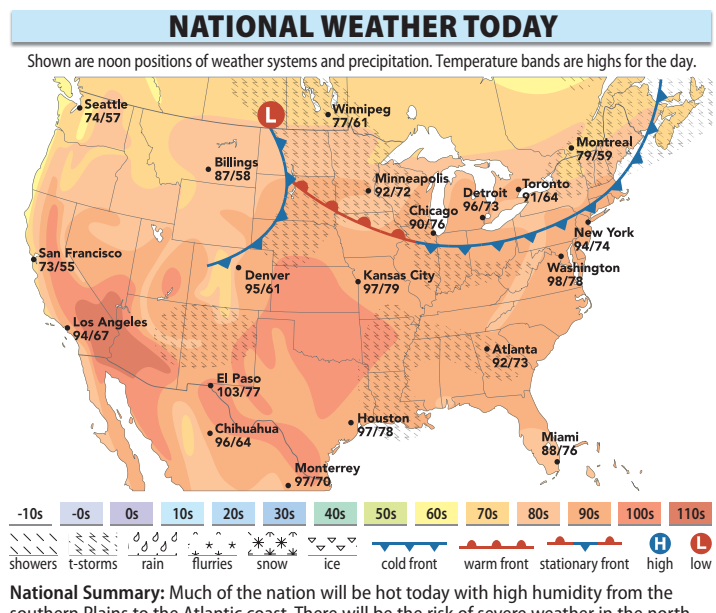

EAST OREGONIAN

— Founded Oct. 16, 1875 —

211 S.E. Byers Ave., Pendleton 541-276-2211
333 E. Main St., Hermiston 541-567-6211
Office hours: Monday through Friday, 8 a.m. to 5 p.m.
Closed major holidays

www.eastoregonian.com

To subscribe, call 1-800-522-0255 or go online to www.eastoregonian.com and click on 'Subscribe'

East Oregonian (USPS 164-980) is published daily except Sunday, Monday and Dec. 25, by the EO Media Group, 211 S.E. Byers Ave., Pendleton, OR 97801. Periodicals postage paid at Pendleton, OR. Postmaster: send address changes to East Oregonian, 211 S.E. Byers Ave., Pendleton, OR 97801. Copyright © 2016, EO Media Group

Subscriber services:
For home delivery, vacation stops or delivery concerns: 1-800-522-0255

Didn't receive your paper? Call 1-800-522-0255 before noon Tuesday through Friday or before 10 a.m. Saturday for same-day redelivery

SUBSCRIPTION RATES

	Local home delivery	Savings off cover price
EZPay	$14.50	41 percent
52 weeks	$173.67	41 percent
26 weeks	$91.86	38 percent
13 weeks	$47.77	36 percent

*EZ Pay = one-year rate with a monthly credit or debit card/check charge

Single copy price:
$1 Tuesday through Friday, $1.50 Saturday

ADVERTISING
Advertising Director: Jennine Perkinson
541-278-2683 • jperkinson@eastoregonian.com

Multimedia Consultants
• Jeanne Jewett
541-564-4531 • jjewett@eastoregonian.com
• Terri Briggs
541-278-2678 • tbriggs@eastoregonian.com
• Dayle Stinson
541-966-0806 • dstinson@eastoregonian.com
• Stephanie Newsom
541-278-2687 • snewsom@eastoregonian.com
• Audra Workman
541-564-4538 • aworkman@eastoregonian.com
• Chris McClellan
541-966-0802 • cmcclellan@eastoregonian.com
• Amanda Jacobs
541-278-2663 • ajacobs@eastoregonian.com

Classified & Legal Advertising
1-800-962-2819 or 541-278-2678
classifieds@eastoregonian.com or legals@eastoregonian.com

NEWS

- To submit news tips and press releases: • call 541-966-0818 • fax 541-276-8314 • email news@eastoregonian.com
- To submit community events, calendar items and Your EO News: email community@eastoregonian.com or call Tammy Malgesini at 541-564-4539 or Renee Struthers in at 541-966-0818.
- To submit engagements, weddings and anniversaries: email rstruthers@eastoregonian.com or visit www.eastoregonian.com/community/announcements
- To submit a Letter to the Editor: mail to Managing Editor Daniel Wattenburger, 211 S.E. Byers Ave., Pendleton, OR 97801 or email editor@eastoregonian.com.
- To submit sports or outdoors information or tips: 541-966-0838 • sports@eastoregonian.com

COMMERCIAL PRINTING
Production Manager: Mike Jensen
541-215-0824 • mjensen@eastoregonian.com

Corrections

The East Oregonian works hard to be accurate and sincerely regrets any errors. If you notice a mistake in the paper, please call 541-966-0818.