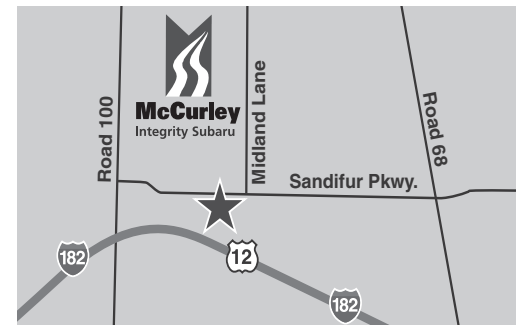

www.McCurleySubaru.com

+Some restriction may apply. .90% availability on select models up to 36 months on approval of credit for well qualified buyers. *National lease payments do not include tax or licensing, as tax may vary. Limited Availability. $0 Security deposit; see a sales consultant for details. 1 Based on IHS automotive/ Polk U.S. total new light vehicle registrations in the model years 2004 and 2013 (through October 2013) in the non-luxury traditional midsize sedan segment for models which have been on the US market. EPA estimated fuel economy for 2015 Impreza 2.0i non-sport models with CVT at 37 highway MPG. Actual mileage may vary. A dealer added negotiable documentation fee in the amount of $150 will be added to all McCurley advertised pricing at the time of purchase or lease. All vehicle identification numbers are available at the dealership and available upon request. All new vehicle photos are for illustrative purposes only. All published offers will expire on the close of business (5-29-16) and are always based on vehicle availability. McCurley Integrity Auto Dealerships and the advertising agency of Larry John Wright of Mesa, AZ. reserve the right to correct all advertising offers in this publication in the event an error on any offer(s) has taken place prior to or during the publishing of this advertising through the use of a retraction letter written and/or posted by both the agency and/or McCurley dealership management.