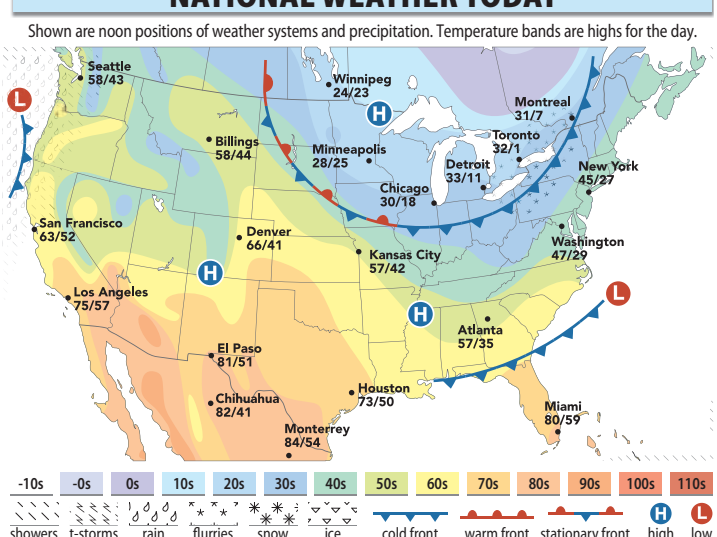

NATIONAL WEATHER TODAY

National Summary: As cooler air moves into the East, chilly air will cause snow showers over in parts of the Upper Midwest. Warmth will build from the Four Corners to the southern Plains. Rain will arrive along the West Coast.

Yesterday's National Extremes: (for the 48 contiguous states)
High 93° in Imperial Beach, Calif. Low 0° in Flag Island, Minn.

NATIONAL CITIES

	Today			Thur.		
	Hi	Lo	W	Hi	Lo	W
Albuquerque	71	40	s	72	40	s
Atlanta	57	35	pc	60	39	s
Atlantic City	46	29	pc	39	25	s
Baltimore	44	24	pc	39	22	s
Billings	58	44	c	62	41	sh
Birmingham	57	35	pc	64	44	s
Boise	58	44	c	51	39	sh
Boston	44	28	pc	36	21	pc
Charleston, SC	66	39	pc	59	36	s
Charleston, WV	39	23	sf	42	30	pc
Chicago	30	18	pc	39	37	pc
Cleveland	32	8	sf	34	28	pc
Dallas	71	50	s	78	58	s
Denver	66	41	pc	71	37	s
Detroit	33	11	pc	32	28	pc
El Paso	81	51	s	83	54	s
Fairbanks	9	-13	s	2	-15	s
Fargo	30	28	c	40	34	c
Honolulu	80	71	c	80	69	pc
Houston	73	50	s	77	61	pc
Indianapolis	37	23	c	45	37	pc
Jacksonville	71	42	s	64	43	s
Kansas City	57	42	pc	71	53	s
Las Vegas	81	58	pc	70	48	sh
Little Rock	60	39	s	71	54	s
Los Angeles	75	57	pc	68	50	pc
Louisville	43	27	c	50	43	pc
Memphis	55	38	s	67	52	s
Miami	80	59	s	75	64	s
Milwaukee	28	19	pc	36	36	c
Minneapolis	28	25	c	42	37	c
Nashville	44	28	c	58	45	s
New Orleans	66	48	s	71	55	s
New York City	45	27	pc	37	24	s
Oklahoma City	70	50	s	80	57	s
Omaha	49	36	pc	63	46	pc
Philadelphia	45	28	pc	39	23	s
Phoenix	90	59	s	80	57	s
Portland, ME	42	22	pc	35	11	pc
Providence	46	25	pc	38	18	pc
Raleigh	54	31	pc	49	27	sh
Rapid City	57	39	c	70	40	pc
Reno	59	37	sh	48	28	sh
Sacramento	67	49	r	61	44	sh
St. Louis	43	34	pc	58	53	sh
Salt Lake City	55	47	pc	51	34	sh
San Diego	73	60	pc	69	55	sh
San Francisco	63	52	r	62	51	sh
Seattle	58	43	sh	53	44	sh
Tucson	91	52	s	82	52	s
Washington, DC	47	29	pc	40	26	s
Wichita	68	46	s	79	53	s

Weather (W): s-sunny, pc-partly cloudy, c-cloudy, sh-showers, t-thunderstorms, r-rain, sf-snow flurries, sn-snow, i-ice.

EAST OREGONIAN

— Founded Oct. 16, 1875 —

211 S.E. Byers Ave., Pendleton 541-276-2211
333 E. Main St., Hermiston 541-567-6211
Office hours: Monday through Friday, 8 a.m. to 5 p.m.
Closed major holidays

www.eastoregonian.com

To subscribe, call 1-800-522-0255
or go online to www.eastoregonian.com
and click on 'Subscribe'

East Oregonian (USPS 164-980) is published daily except Sunday, Monday and Dec. 25, by the EO Media Group, 211 S.E. Byers Ave., Pendleton, OR 97801. Periodicals postage paid at Pendleton, OR. Postmaster: send address changes to East Oregonian, 211 S.E. Byers Ave., Pendleton, OR 97801. Copyright © 2016, EO Media Group

Subscriber services:
For home delivery, vacation stops or delivery concerns: 1-800-522-0255

Didn't receive your paper? Call 1-800-522-0255 before noon Tuesday through Friday or before 10 a.m. Saturday for same-day redelivery

SUBSCRIPTION RATES

	Local home delivery	Savings off cover price
EZPay	$14.50	41 percent
52 weeks	$173.67	41 percent
26 weeks	$91.86	38 percent
13 weeks	$47.77	36 percent

*EZ Pay = one-year rate with a monthly credit or debit card/check charge

Single copy price:
$1 Tuesday through Friday, $1.50 Saturday