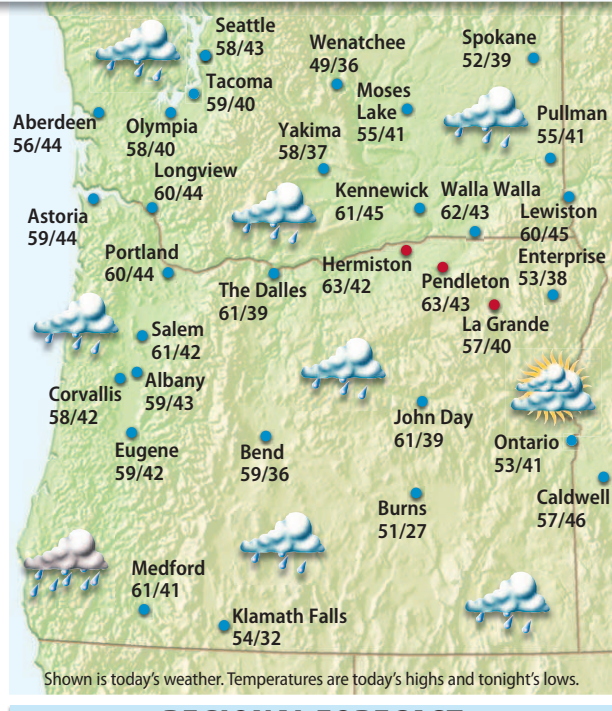

HERMISTON

through 3 p.m. yesterday

TEMPERATURE	HIGH	LOW
Yesterday	61°	42°
Normals	48°	29°
Records	69° (1982)	-5° (1936)

PRECIPITATION

24 hours ending 3 p.m.	0.00"
Month to date	0.24"
Normal month to date	0.55"
Year to date	1.34"
Last year to date	1.05"
Normal year to date	1.83"

SUN AND MOON

Sunrise today	6:55 a.m.
Sunset tonight	5:24 p.m.
Moonrise today	12:52 p.m.
Moonset today	3:06 a.m.

Full	Last	New	First
Feb 22	Mar 1	Mar 8	Mar 15

REGIONAL FORECAST

Coastal Oregon: Periods of rain today. Breezy and cooler in the south; breezy in central parts.

Eastern and Central Oregon: Mostly cloudy and warm, a shower in spots this afternoon.

Western Washington: Cloudy today. A little rain; arriving in the afternoon across the south.

Eastern Washington: Mostly cloudy today with a stray shower in the afternoon. Showers tonight.