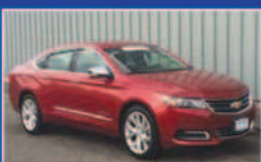

15 CHEVY CAPTIVA LT
Sunroof, Leather, Cruise
#CTA153305
\$19,980

15 BUICK VERANO
Leather Group, Only 16,000 Miles
#CAP152990
\$19,980

15 CHEVY MALIBU LTZ
Leather, Traction Control, Cruise
#CAP153567
\$21,980

15 CHEVY TRAX LT
AWD, Auto, Cruise, Power Windows
#CAP160176
\$21,980

14 CHEVY CAMARO LT
Auto, Sunroof, Alloy Wheels
#CAP152023
\$21,980

15 CHEVY IMPALA LT
Air, cruise 18 inch tires
#CAP160075
\$22,980

13 BUICK LACROSSE
Sunroof, Leather, Heated Seats
#FTN153508
\$25,980