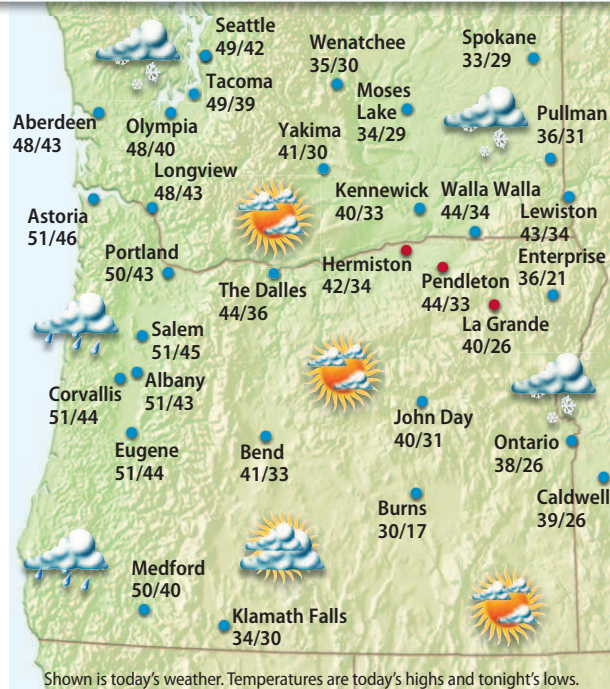

44°	33°	44°	36°	47°	35°	50°	35°	46°	34°
-----	-----	-----	-----	-----	-----	-----	-----	-----	-----

HERMISTON TEMPERATURE FORECAST

42°	34°	42°	35°	45°	36°	49°	36°	46°	32°
-----	-----	-----	-----	-----	-----	-----	-----	-----	-----

ALMANAC

PENDLETON

through 3 p.m. yesterday

TEMPERATURE	HIGH	LOW
Yesterday	48°	36°
Normals	41°	27°
Records	62° (1961)	-9° (1930)

PRECIPITATION

24 hours ending 3 p.m.	0.05"
Month to date	0.39"
Normal month to date	0.76"
Year to date	0.39"
Last year to date	0.25"
Normal year to date	0.76"

HERMISTON

through 3 p.m. yesterday

TEMPERATURE	HIGH	LOW
Yesterday	50°	37°
Normals	41°	28°
Records	65° (1994)	-5° (1930)

PRECIPITATION

24 hours ending 3 p.m.	Trace
Month to date	0.22"
Normal month to date	0.58"
Year to date	0.22"
Last year to date	0.15"
Normal year to date	0.58"

Eastern Washington: Mostly cloudy today; a snow shower near the Idaho border and in the mountains.

Cascades: Mostly cloudy today; a snow shower across the north during the morning.

Northern California: Mostly cloudy today. A shower at the coast; a snow shower in the interior mountains.