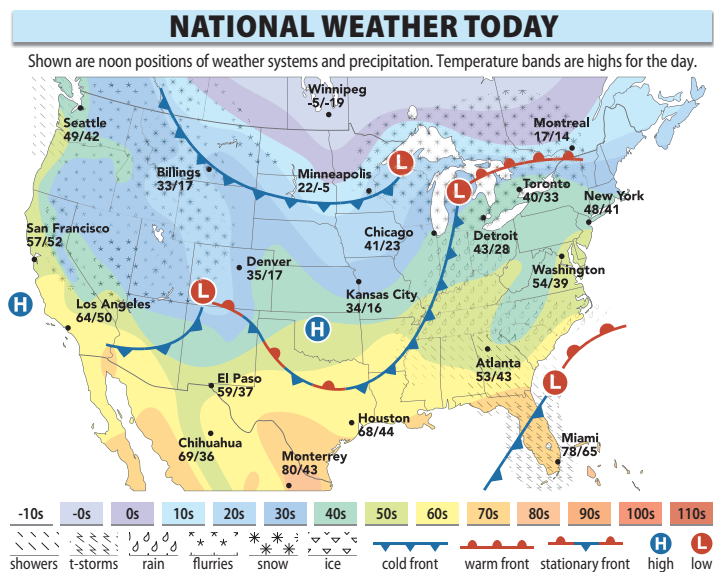

The higher the AccuWeather.com UV Index™ number, the greater the need for eye and skin protection.

Forecasts and graphics provided by AccuWeather, Inc. ©2016

National Summary: Rain will affect areas from the Southeast coast to the Ohio Valley and from central California to western Washington today. Snow will dot the upper Great Lakes and will fall heavily in the mountains of the West.