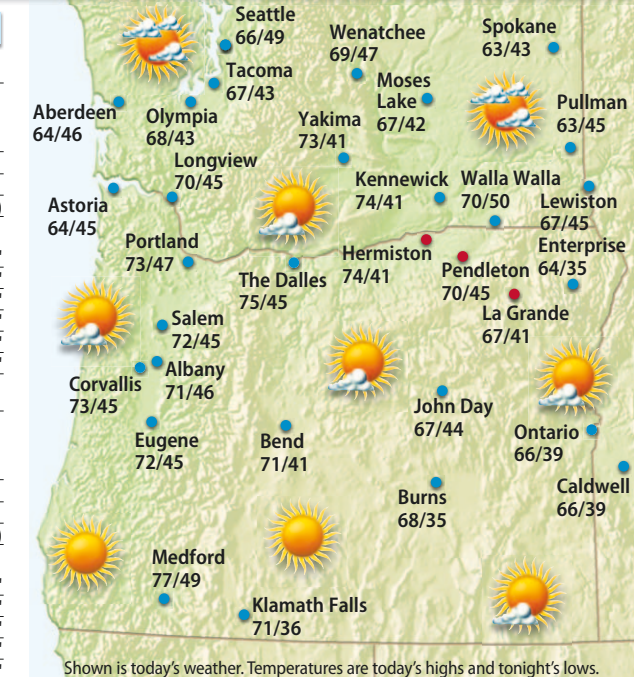

AccuWeather.com Forecast

TODAY	FRIDAY	SATURDAY	SUNDAY	MONDAY
Warmer	Sunny	Mostly sunny	Sunny and pleasant	Partly sunny and mild

PENDLETON TEMPERATURE FORECAST				
70°	45°	74°	46°	69°
45°	74°	46°	65°	40°
66°	42°	69°	41°	71°
41°	76°	46°	69°	40°

ALMANAC

PENDLETON

through 3 p.m. yesterday

TEMPERATURE	HIGH	LOW
Yesterday	59°	41°
Normals	57°	37°
Records	78° (1960)	12° (1913)

PRECIPITATION

24 hours ending 3 p.m.	0.14"
Month to date	0.95"
Normal month to date	1.13"
Year to date	2.50"
Last year to date	3.62"
Normal year to date	3.64"

HERMISTON

through 3 p.m. yesterday

TEMPERATURE	HIGH	LOW
Yesterday	59°	42°
Normals	60°	36°
Records	77° (1960)	15° (1996)

PRECIPITATION

24 hours ending 3 p.m.	0.14"
Month to date	0.39"
Normal month to date	0.74"
Year to date	1.45"
Last year to date	2.26"
Normal year to date	2.98"

SUN AND MOON

Sunrise today	6:48 a.m.
Sunset tonight	7:15 p.m.
Moonrise today	11:19 a.m.
Moonset today	1:35 a.m.

	First	Full	Last	New
	Mar 26	Apr 4	Apr 11	Apr 18

REGIONAL FORECAST

Coastal Oregon: Times of clouds and sun today; pleasant in the south. Partly cloudy tonight.

Eastern Washington: Times of clouds and sun today. Partly cloudy tonight.

Eastern and Central Oregon: Mostly sunny today. Warmer; pleasant in the upper Treasure Valley.

Western Washington: Times of clouds and sun today, except sunnier across the south. Partly cloudy tonight.

Cascades: Mostly sunny and warmer today; pleasant in central parts. Clear tonight.

Northern California: Plenty of sun today; warmer in the interior mountains. Clear tonight.

REGIONAL CITIES

	Today			Fri.		
	Hi	Lo	W	Hi	Lo	W
Astoria	64	45	pc	59	47	pc
Baker City	65	33	s	71	40	s
Bend	71	41	s	72	36	s
Brookings	60	49	s	57	47	s
Burns	68	35	s	74	37	s
Enterprise	64	35	pc	68	39	s
Eugene	72	45	s	67	46	s
Heppner	71	41	s	73	43	s
Hermiston	74	41	pc	76	46	s
John Day	67	44	s	73	42	s
Klamath Falls	71	36	s	70	39	s
La Grande	67	41	pc	73	44	s
Meacham	64	36	s	70	37	s
Medford	77	49	s	73	46	s
Newport	59	47	s	56	47	pc
North Bend	62	48	s	59	48	s
Ontario	66	39	s	74	45	s
Pasco	74	41	pc	76	46	s
Pendleton	70	45	s	74	46	s
Portland	73	47	s	69	48	s
Redmond	74	38	s	75	37	s
Salem	72	45	s	68	47	s
Spokane	63	43	pc	68	45	s
Ukiah	66	38	s	71	39	s
Vancouver	72	45	s	69	46	pc
Walla Walla	70	50	s	74	50	s
Yakima	73	41	pc	75	45	s

WORLD CITIES

	Today			Fri.		
	Hi	Lo	W	Hi	Lo	W
Beijing	70	46	s	70	53	c
Hong Kong	75	69	sh	77	70	c
Jerusalem	70	55	pc	78	64	s
London	54	36	sh	50	43	sh
Mexico City	75	51	t	68	49	t
Moscow	36	25	sf	40	26	s
Paris	48	36	sh	53	44	sh
Rome	64	50	c	67	47	pc
Seoul	56	32	s	59	31	s
Sydney	80	59	s	77	59	s
Tokyo	55	44	s	61	48	s

WINDS

(in mph)	Today	Friday
Boardman	VAR 2-4	W 4-8
Pendleton	WNW 3-6	W 6-12

UV INDEX TODAY

0 2 4 4 2 0

8 a.m. 10 a.m. Noon 2 p.m. 4 p.m. 6 p.m.

0-2, Low 3-5, Moderate 6-7, High; 8-10, Very High; 11+, Extreme

The higher the AccuWeather.com UV Index™ number, the greater the need for eye and skin protection.