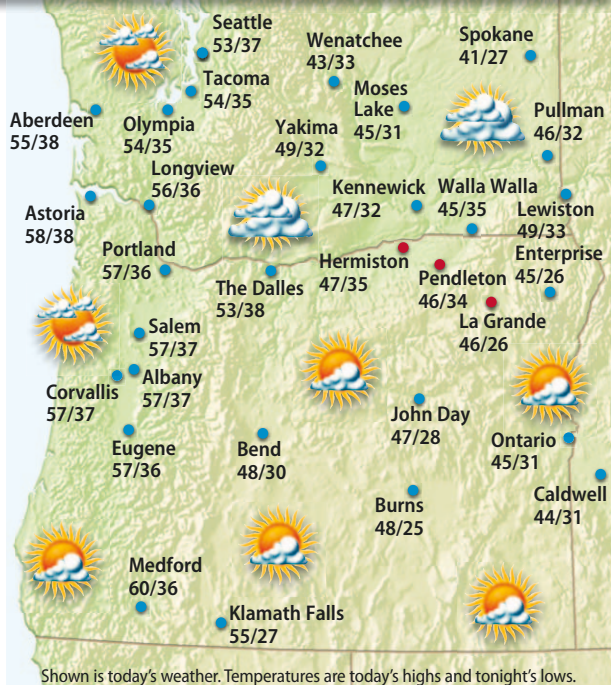

HERMISTON

through 3 p.m. yesterday

TEMPERATURE	HIGH	LOW
Yesterday	40°	29°
Normals	44°	29°
Records	61° (1984)	-21° (1957)

PRECIPITATION
24 hours ending 3 p.m. 0.00"
Month to date 0.44"
Normal month to date 1.16"
Year to date 0.44"
Last year to date 0.34"
Normal year to date 1.16"

SUN AND MOON

Sunrise today	7:21 a.m.
Sunset tonight	4:56 p.m.
Moonrise today	12:48 p.m.
Moonset today	2:58 a.m.

Full	Last	New	First
Feb 3	Feb 11	Feb 18	Feb 25

REGIONAL FORECAST

Coastal Oregon: Clouds giving way to some sun today, except sunnier in the south.

Eastern Washington: Cloudy with fog this morning; some afternoon sun. Areas of fog late tonight.

Eastern and Central Oregon: Partly sunny today; areas of morning fog across the north. Mainly clear tonight.