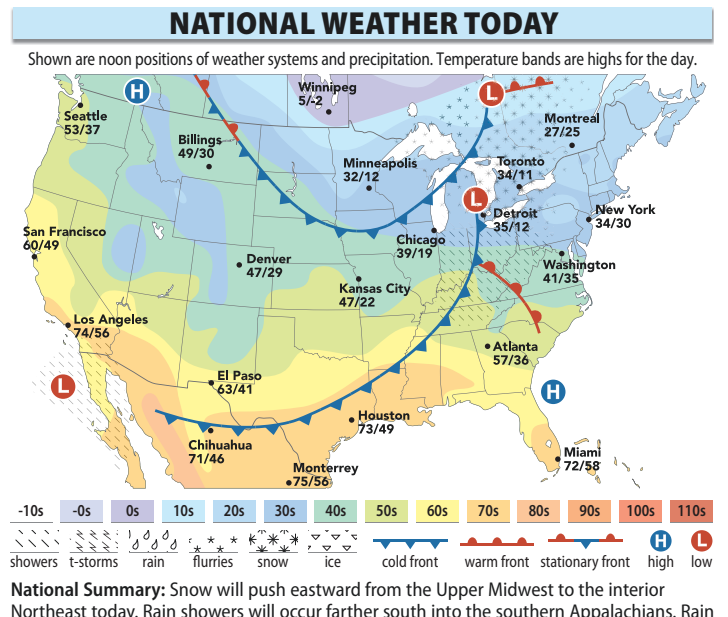

The higher the AccuWeather.com UV Index™ number, the greater the need for eye and skin protection.

Forecasts and graphics provided by AccuWeather, Inc. ©2015

National Summary: Snow will push eastward from the Upper Midwest to the interior Northeast today. Rain showers will occur farther south into the southern Appalachians. Rain will fall over Southern California.