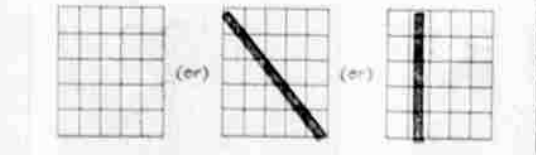

Many of these fine Lever products are special bargains now.

GET ADDITIONAL BINGO BLANKS AT YOUR FAVORITE STORE

MAIL TO LEVER BINGO, P. O. BOX 1332, BROOKLYN 1, N. Y.
Gentlemen: Bingo! Please send me my free Du Barry Pearl Set. I enclose required proof of purchase as described in rules.
From (name) _____
(address) _____

FREE DUBARRY PEARL SET OFFER EXPIRES JUNE 28, 1963.