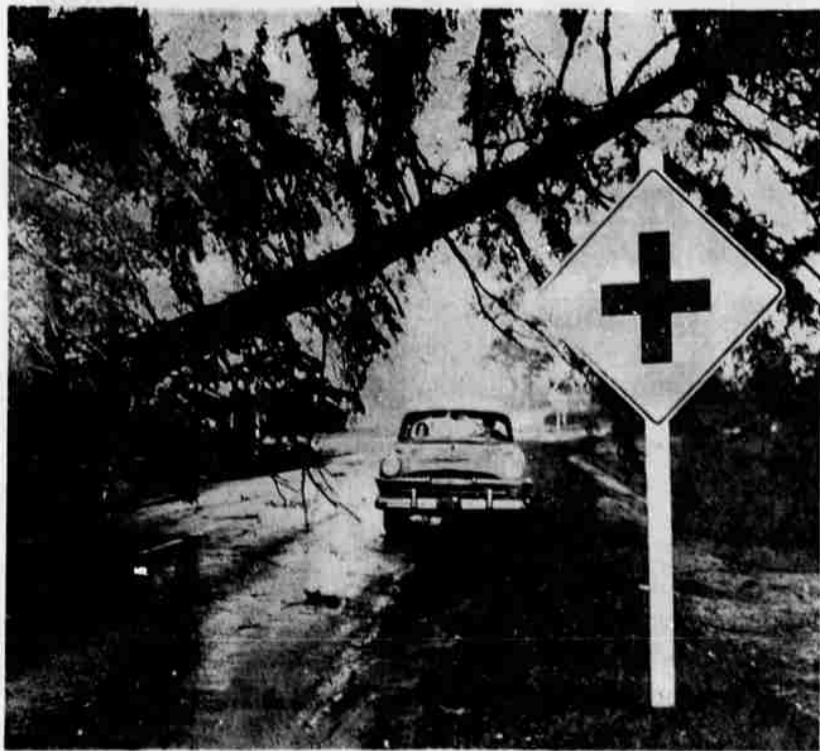

Emerald Empire Scenes

This Marcola school bus received only a dented hood when a wind gust hit the garage where it was parked. The roof was lifted into the air and came down on the collapsed walls of the garage. Some 20 houses in the Marcola area were damaged by falling trees.

Debris litters street in front of Keith Roberts automobile showroom in Cottage Grove. Roof was swept off the two-story building by heavy winds Friday. Flying boards also damaged used cars in the lot next to the showroom.

A lonely National Guardsman patrols Cottage Grove. Twenty-five Guardsmen were called out late Friday when city police reported they were unable to patrol the city. The Guardsmen expect to be relieved Saturday if police can round up enough reserves.