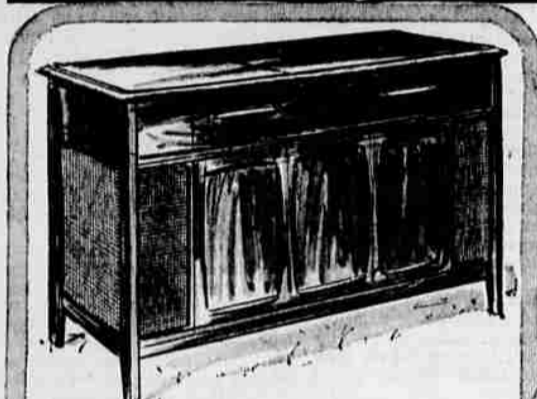

UPRIGHT MODEL has top-to-bottom door storage, easy-to-pack refrigerated shelves, drop-front basket. Stores 525 lbs., yet saves floor space.

IN THE CARTON BIKE SALE!

6.07 OFF! HAWTHORNE 3-BAR BIKE—REG. 35.95

24 or 26-in. **29⁸⁸** no money down

HAWTHORNE TWIN-LIGHT BIKE—REGULARLY 44.95

24 or 26-in. **34⁸⁸** no money down

FULLY EQUIPPED TWIN-BEAM BIKE—REG. 49.95

24 or 26-in. **44⁸⁸** no money down

Rugged machine-welded frame, safety coaster brakes, white coil spring saddle, full chain guard. Boys' in bold red; girl's, blue.

stereo with FM/AM FULL, RICH SOUND... FINE CABINET

Airline stereo with side-projection sound — gives full-room balance, 6 speakers, 3-position speaker switch, Mahogany finish. Other finishes, add \$10.

\$188 NO MONEY DOWN 9.50 A MONTH

23" Airline, \$20 off!

FULL-TO-FLOOR TV CONSOLE STYLING

Ward pricing at its best! Aluminized picture tube gives greater light and dark contrasts. Automatic gain control for steady images. 6" heavy-duty speaker. *Measured diagonally