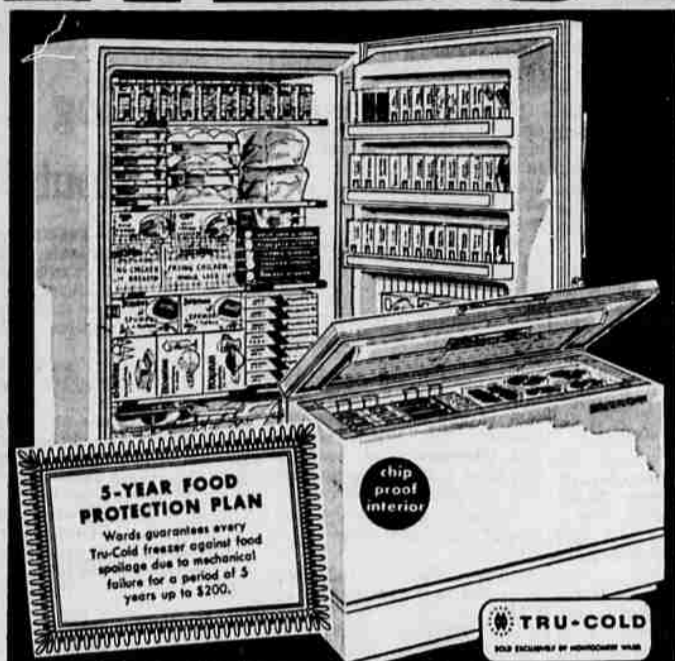

MONTGOMERY WARD OPEN TONIGHT 'TIL 9 P.M.

FABULOUS VALUES

SALE ENDS SAT.

15 CU. FT. TRU-COLD FREEZER FAVORITES

199⁸⁸ YOUR CHOICE

No money down at Wards

CHEST MODEL has 2 removable baskets, movable divider, stores 525 lbs. of food at certified 0°. Perfect for large meat cuts. Has interior light.

UPRIGHT MODEL has top-to-bottom door storage, easy-to-pack refrigerated shelves, drop-front basket. Stores 525 lbs., yet saves floor space.

IN THE CARTON BIKE SALE!

6.07 OFF! HAWTHORNE 3-BAR BIKE—REG. 35.95