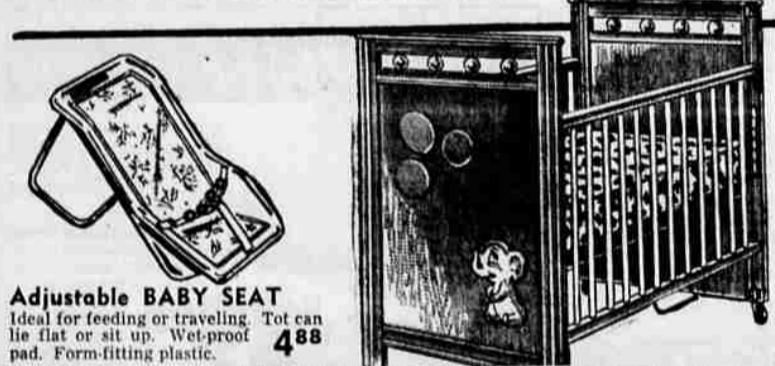

\$188 NO MONEY DOWN 9.50 A MONTH

23" Airline, \$20 off!

FULL-TO-FLOOR TV CONSOLE STYLING

Ward pricing at its best! Aluminized picture tube gives greater light and dark contrasts. Automatic gain control for steady images. 6" heavy-duty speaker. *Measured diagonally

189⁸⁸ REG. 219.95 NO MONEY DOWN

REDUCED! WARDS RIVERSIDE TIRES AND TUBES

24-inch balloon tire, reg. 2.19 **1.99**

26-inch balloon tire, reg. 2.29 **1.99**

24", 26" balloon tubes, reg. 1.19 **99c ea.**

OPEN YOUR ACCOUNT TODAY—SAY "CHARGE-IT"!

53⁸⁸ NO MONEY DOWN

Free tube of gun oil with your gun department or license purchase

Adjustable BABY SEAT
Ideal for feeding or traveling. Tot can lie flat or sit up. Wet-proof pad. Form-fitting plastic. **488**