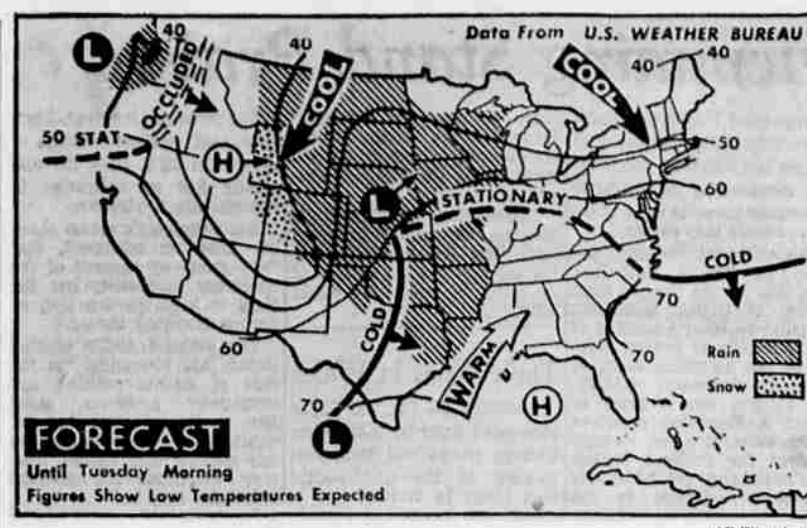

Financial Reports

Mart Lower At Close Of Trading

Clouds Due

Emerald Empire Weather

WESTERN WASHINGTON and Western Oregon—Continued quite cool with temperatures averaging below low to much below normal; maximum mostly in 50s and 60s Western Washington and 60s Western Oregon; low mostly in 40s. More than normal precipitation, occurring mostly about Tuesday and Friday.

STYLISH BEAUTY
Shampoo and set from 1.00 up
Permanents from 4.95 up
Call DI 3-1701
262 E. 6th
Open 8 a.m. - 8 p.m.

Clouds Due

Emerald Empire Weather

Portland Markets

MUTUAL FUNDS

Cosmonaut Opens Visit

Critics Pick Top Movies

Opera House Gets Funds

House Damaged By $1,000 Fire

FIRE OF undetermined origin caused an estimated $1,000 damage to an unoccupied house at 145 River Loop 2, north of Eugene Sunday afternoon.

Santa Clara Fire District firemen went to the scene 3:55 p.m. and remained 30 minutes, according to Fire Chief Jack Lamb.

Lamb estimated damage at $750 to the building, $250 to contents. Owner of the house—Cecil Hodges of 859 Jefferson St., Eugene—carried no insurance on the property, the chief said.

Portland Grain

PORTLAND (AP)—White wheat 2.16 1/2. Soft white hard applicable 2.16 1/2. White club 2.17. Hard red winter 2.23. Hard white hard, ordinary no bid. Oats no bid. Barley $1.90.

Portland Livestock

PORTLAND (AP)—Cattle 1960: good-choice 900-1150 lb steers 27-27.50; standard-good 22-26; heifers standard-good 21-25.50; canner-cutter 12-13.

Calves 160; good-choice vealers 26-30; standard 24-26; feeders, small lot choice 480 lb steers 27; medium-good heifers 21.

Hogs 900; 1 and 2 butchers 195-235 lb 12-18.50; 2 and 3 grade 17.25-17.50; small lot 17; 1 and 2 at 280-350 lb sows 15-16.

Sheep 2000; choice-prime 80-107 lb spring lambs 21.50-21.75; truck lot 94 lb 22; choice-prime short, 1 and 2 old crop 99 lb 16-25; utility-good ewes 4.

Eugene Markets

OREGON EGG PRODUCERS
Jumbo A 46c
Extra Large AA 41c
Large AA 40c
Large A 38c
Large A 36c
Medium AA 35c
Medium A 34c
Small A 28c
Chx 24c

Blood Bank

Donors Needed Tuesday

A Positive 3
A Negative 1
O Positive 6
O Negative 1
B Positive 1
Rare types needed on call: AB Positive, AB Negative.

Lane Memorial Blood Bank, 790 E. 11th Ave., Eugene. Phone DI 5-0336. Open 12:30-3 p.m., standard, 1:30-4 p.m., daylight, Monday, Tuesday and Thursday; Friday by appointment. Closed Saturday and Sunday.

ALL ALUMINUM SCREENS

MIDGLEY'S
MILLWORK & GLASS
4th & High DI 3-1131

Koch Refrigeration
3800 Coburg Road DI 4-6422

GENE KOCH says create a new climate for better living with...

WRIGHT-TEMP
All Electric HEAT PUMP

GENE KOCH

TONIGHT! PRAIRIE BIBLE INSTITUTE CHOIR . . . SEE THEM, HEAR THEM

Berean Baptist Church

7 p.m. (PST)

2120 CHAMBERS ST. EUGENE

ENJOYMENT YOU'LL REMEMBER

House Damaged By $1,000 Fire