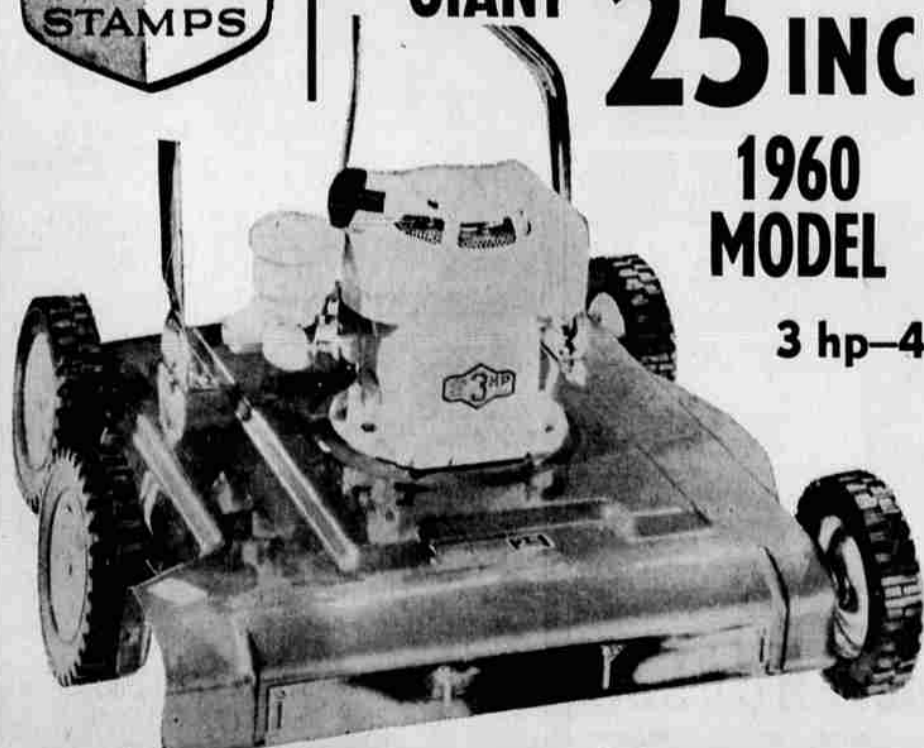

- Trims within 3/8" of walk or hedge
- Lifetime guaranteed steel base
- Start and stop gas throttle control on handle
- Guaranteed steel ball bearing wheels
- Mower comes completely assembled except for handle
- Chrome handle 7/8" tubing
- Adjustable cutting heights
- du Pont Hi-Baked enamel finish
- Safety engineered
- Free side chute leaf mulcher

5788

578 S&H Green Stamps given with each Impulse Starter Mower purchased

PICK 'EM UP IN ORIGINAL FACTORY CRATES! THESE SENSATIONAL NEW 1960 CORONETS

Aero-dynamic suction-lift draws up grass and blade trims it evenly and cleanly, with two keen cutting edges. Will also cut dense weeds or stems that would stall ordinary mowers.

New! Slide-up adjustable plate for cutting high grass and weeds.

GIANT 25 INCH ROTARY MOWER 1960 MODEL

3 hp—4 cycle BRIGGS-STRATTON Engine

- Start and Stop Gas throttle control on handle
- FIRESTONE semi-pneumatic tires
- Free side chute leaf mulcher
- 7/8" chrome tubing on handle.
- Adjustable cutting heights.
- Adjustable front plate for cutting high grass and weeds

NOTHING DOWN 6 MONTHS TO PAY

Use any of Tiffany's 3 Convenient Charge Plans. Take up to 6 months to pay. Don't let lack of cash prevent you from taking advantage of EUGENE'S GREATEST MOWER VALUES.

Repeat of a Sellout!
Here are the 1960 Coronet mowers that are even more advanced than last year's sensational model.