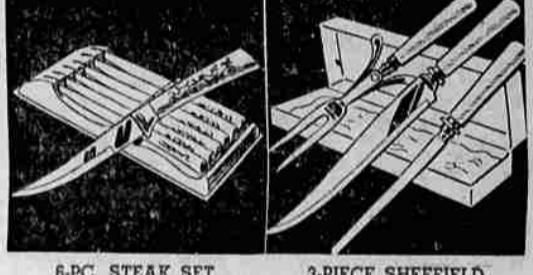

COME EARLY!  
Shop 9 P.M.  
FRIDAY

**STURDY SLEEPING BAGS**  
Water and wind resistant. Zipper opening.  
REG. 24.95  
No Money Down **11.88**

**Famed Holiday Model Camera By Eastman**  
Clear snapshots easily, economically.  
PRICED ONLY **1.99**  
No Money Down, 25c a Week

**WAFFLE AND GRILL COMBINATION**  
REG. 12.95  
NOW **6.67**  
No Money Down

**3-PC. LUGGAGE SET IN A CHOICE OF COLORS**  
21", 26" and 14" cases in set.  
REG. 43.75  
NO MONEY DOWN **24.95**

**6-PC. STEAK SET BAVARIAN IMPORT**  
REG. 15.95  
No Money Down, 25c Week **3.88**

**3-PIECE SHEFFIELD CARVING SET**  
Has simulated bone handles. Now only **2.99**  
No Money Down, 25c Week

**4-PC. ALUMINUM CANISTER SET**  
Good looking canister set in spun aluminum.  
REG. 5.95  
No Money Down, 25c Week **1.99**