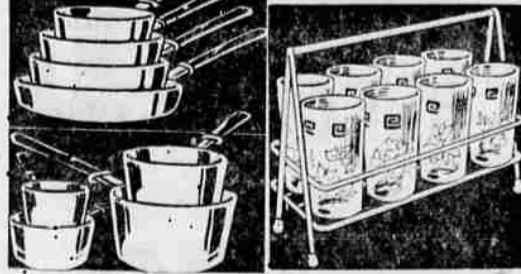

**MEAT GRINDER AND SALAD CHEF ENSEMBLE**  
REG. 14.95  
No Money Down, 25c Week **7.88**

**LAZY SUSAN**  
Smartly designed in pottery & is large 16" size. Reg. 9.95  
No Money Down, 25c Week **2.99**

**REG. 3.95 ALUMINUM Sauce and Frypan Sets**  
4 graduated sizes in each pan set.  
Each set **1.44**  
Pay Only 25c a Week