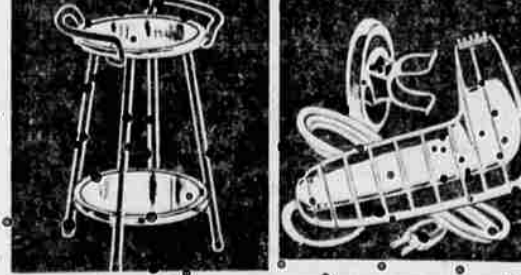

**ASSORTMENT WHITE SUMMER JEWELRY**  
Values to 1.95  
No Money Down, 25c Week **39¢**

**6x30 BINOCULARS**  
Hard-Coated Lenses  
Leather carrying case included in the price. Reg. 35.00  
No Money Down, 50c Week **17.77**

**MEAT GRINDER AND SALAD CHEF ENSEMBLE**  
REG. 14.95  
No Money Down, 25c Week **7.88**

**LAZY SUSAN**  
Smartly designed in pottery & is large 16" size. Reg. 9.95  
No Money Down, 25c Week **2.99**

**REG. 3.95 ALUMINUM Sauce and Frypan Sets**  
4 graduated sizes in each pan set.  
Each set **1.44**  
Pay Only 25c a Week

**9-PIECE BEVERAGE SET WITH A RACK**  
8 smart glasses and black and brass rack.  
REG. 4.95  
No Money Down, 25c Week **1.99**

**TWO-TIER TABLE MODERN STYLING**  
Legs have the look of wrought iron. At REG. 4.95  
No Money Down, 25c Week **1.99**