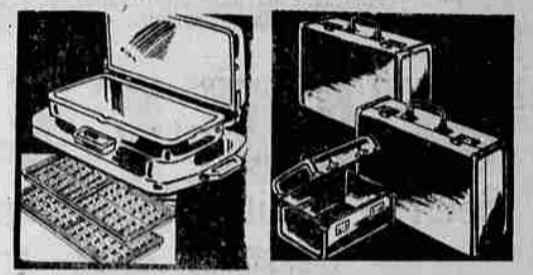

## HOUSEWARES CLEARANCE

- Reg. 1.95  
**FOLDING TV TABLES** . . . 99¢
- Reg. 1.50 Wooden  
**HAMBURGER PRESSES** . . . 79¢
- Reg. 1.95  
**SPUNBRASS TV LAMPS** . . . 89¢
- Reg. 1.00 3-P.  
**KEYHOLE SAW SET** . . . 39¢
- Reg. 6.95 2-P.  
**MISSION IVY STARTER SET** . . . 2.99
- Reg. 7.95 Guaranteed Accurate  
**BATH SCALES** . . . 3.77

COME EARLY!  
Shop 9 P.M.  
FRIDAY

**STURDY SLEEPING BAGS**  
Water and wind resistant. Zipper opening.  
REG. 24.95  
No Money Down **11.88**

**Famed Holiday Model Camera By Eastman**  
Clear snapshots easily, economically.  
PRICED ONLY **1.99**  
No Money Down, 25c a Week

**WAFFLE AND GRILL COMBINATION**  
REG. 12.95  
NOW **6.67**  
No Money Down

**3-PC. LUGGAGE SET IN A CHOICE OF COLORS**  
21", 26" and 14" cases in set.  
REG. 43.75  
NO MONEY DOWN **24.95**

**6-PC. STEAK SET BAVARIAN IMPORT**  
REG. 15.95  
No Money Down, 25c Week **3.88**