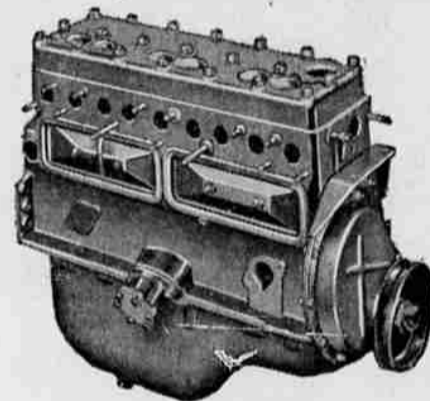

6-PC. NEST OF SAWS

For this sale **1.66** Usually 2.49

Save now at this special price. Set includes 16-in. panel blade, 12-in. miter box blade, 15-in. pruning blade, 12-in. compass blade, 10-in. key-hole blade, interchangeable hardwood handle. Come in.

REG. 9.95 16-PC. SET

**5.75**

Save now on this 16 pc. set of County Fair Pottery. Set has 4 cups, 4 dinner plates, 4 saucers, 4 bread and butter plates. Hurry in on these.

PRICES CUT ON REBUILTS!

Incl. head **148.44** 1942-53 Plym.