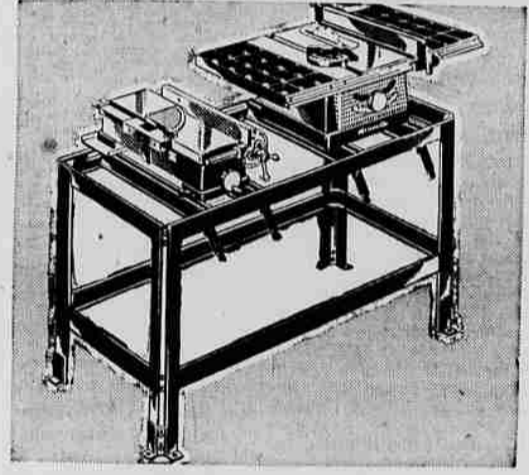

Most Useful, Space-saving Combination Craftsman

Power Tools

Reg. 65⁰⁰

57⁸⁸

BENCH SAW ONLY 6.00 Down

Super-powered! Precision-built for continuous heavy duty use! Sealed precision ball bearings throughout. Direct drive permits compact design; perfect balance. Universal G.E. motor develops 1 1/2 H.P. maximum!

Make all saw cuts on the 8-in. tilting-arbor saw and plane or joint without moving to another bench! Buy the extras for a complete outfit: Power tool bench, wheel set, Power-Pawl, light and 1/2 HP motor. Complete set reg. 199.50, now 178.49.