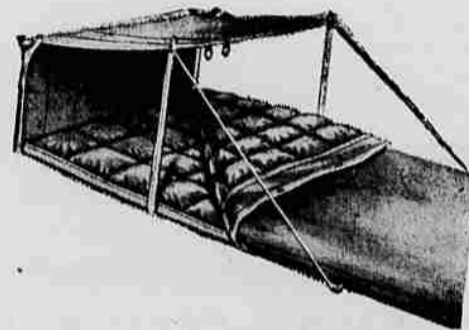

REG. 2.79 FLANNEL-LINED JEANS

Reduced to **2.28** Sizes 4 to 12

Warmth plus rugged wear—at a low sale price. Hefty 8-oz. blue denim Jeans lined throughout in bright red plaid cotton flannel. 4 pockets, zipper-fly. MATCHING Flannel-Lined Jacket, Reg. 2.98 2.68

REG. 289.95 FULLY AUTOMATIC

9 cu. ft. **239.88** Ask about Terms

Save now—M-W Refrigerator defrosts itself daily—automatically so quickly any frozen foods stay frozen. Water evaporates—no pans to empty. Freezer stores 65 lbs. food. Twin crispers, 4 door shelves.

REGULAR 22.95 SLEEPING BAG

Now only **19.88** With head flap

Good quality bag filled with 4 lbs. of new wool, quilted to prevent bunching or shifting. 100-inch separating-type zipper down side, across bottom. Pocket for air mattress. Folds for compact carrying.