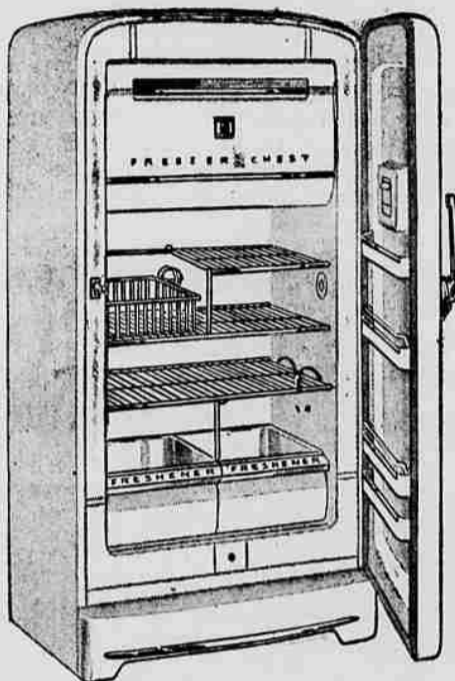

REG. 2.79 FLANNEL-LINED JEANS

Reduced to **2.28** Sizes 4 to 12

Warmth plus rugged wear—at a low sale price. Hefty 8-oz. blue denim Jeans lined throughout in bright red plaid cotton flannel. 4 pockets, zipper-fly. MATCHING Flannel-Lined Jacket, Reg. 2.98 2.68

REG. 289.95 FULLY AUTOMATIC

9 cu. ft. **239.88** Ask about Terms

Save now—M-W Refrigerator defrosts itself daily—automatically so quickly any frozen foods stay frozen. Water evaporates—no pans to empty. Freezer stores 65 lbs. food. Twin crispers, 4 door shelves.