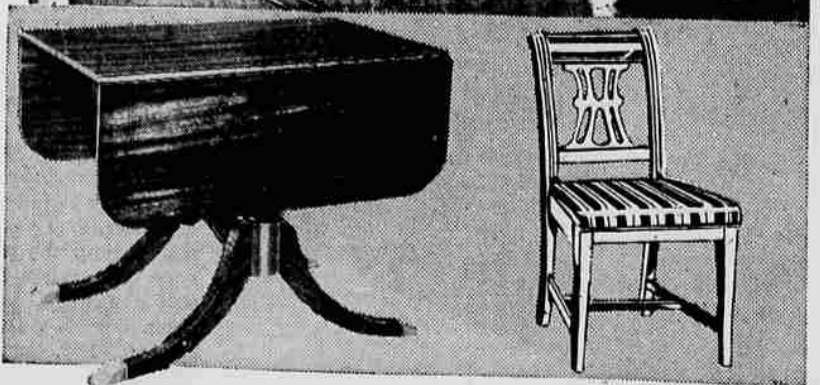

Innerspring Mattress or Box Spring
REG. 27.50! TWIN or FULL SIZE
★ 180 Coil Nachman Unit
★ Layers of Felted Cotton
★ Durable ACA Ticking
★ Outer Roll Edge
★ Cotton Net Insulation
★ Matching 72 Coil Boxspring 16.88
Limited quantity—shop early, don't be disappointed!

"Princess" Mattress and Box Spring Set
SAVE 1/2! 5 YEAR GUARANTEE TWIN SIZE
★ 220 Coil Nachman Unit
★ Vents to keep it fresh and aired
★ Fancy Imported Belgium Damask Ticking
★ Handles of easy turning
★ Layers of felted cotton
★ Sisal insulation
★ Made exclusive for Roberts Bros.

DINING SET, 4 chairs
REG. 149.95! 5 PC. DROPLEAF BLOND
Duncan Phyfe dropleaf table 24 x 40" closed; open is 54 x 40" and with extra selfstoring leaf extends to 68 x 40". Four upholstered side chairs... and if you need more, you can buy them for just 10.95 each. This well-known furniture factory is discontinuing this particular set... and it's a priceless opportunity to have an exquisite dining set at a sizable saving!
MATTRESSES, FURNITURE, 3rd FLOOR

WE GIVE *S&B* GREEN STAMPS