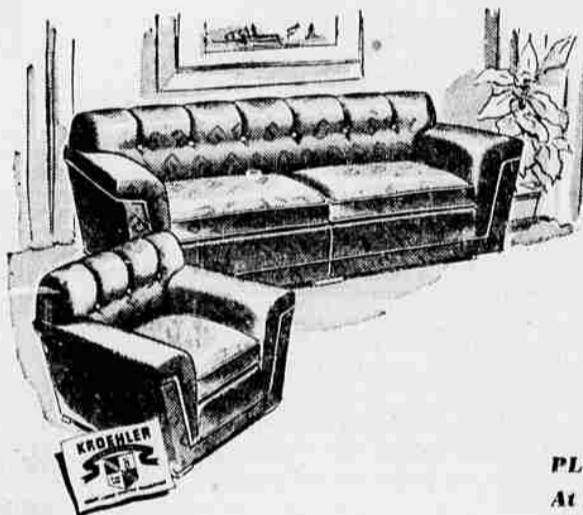

**Low, Wide
and Handsome!**

**Modern
2-Pc. Set
by Kroehler**

Reg. $289⁵⁰

$219²⁵

**PLUS! 5-Piece Bridge Set
At NO EXTRA COST!**

This is the set you've seen nationally advertised in the leading magazines. Smart two cushion sofa with button tufted back and deeply comfortable Lounge Chair to match. Fine mohair boucle covering in choice of modern colors.