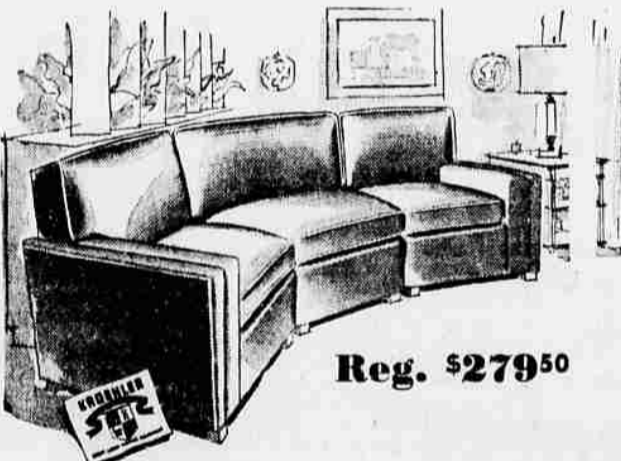

**Curved Front
3-Pc. Sectional
by Kroehler**

Reg. $279⁵⁰

$229²⁵

**PLUS! 5-Piece Bridge Set
At NO EXTRA COST!**

Add rich beauty and comfort to your home with this beautiful sectional group. Superbly tailored in fine mohair frieze . . . complete choice of colors.