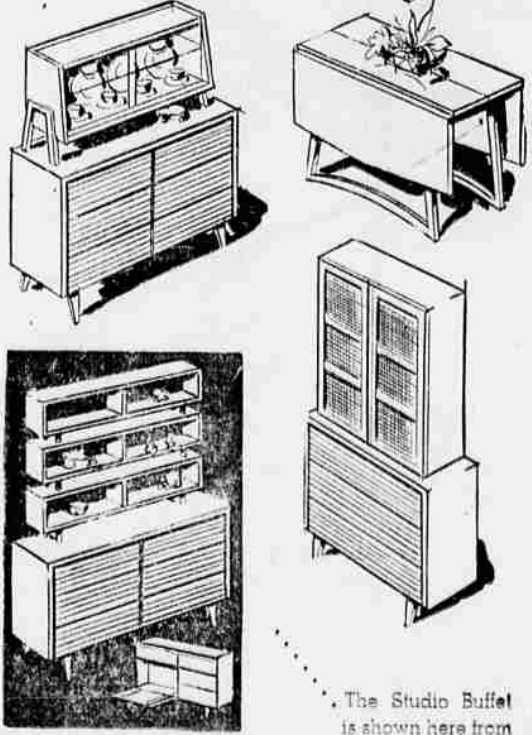

The Studio Buffet is shown here from the dining room view . . . the living room view is shown in room grouping.

USE
Rubenstein's
EASY-EASY
TERMS

Rubenstein
FURNITURE COMPANY

Friday Evenings 'Til 9 p.m.
Daily 9:30 a.m. to 5:30 p.m.

at the Corner of Eighth & Olive

ME
Fashion
TIME
Smart!
to Visit
Rubenstein's
Offer