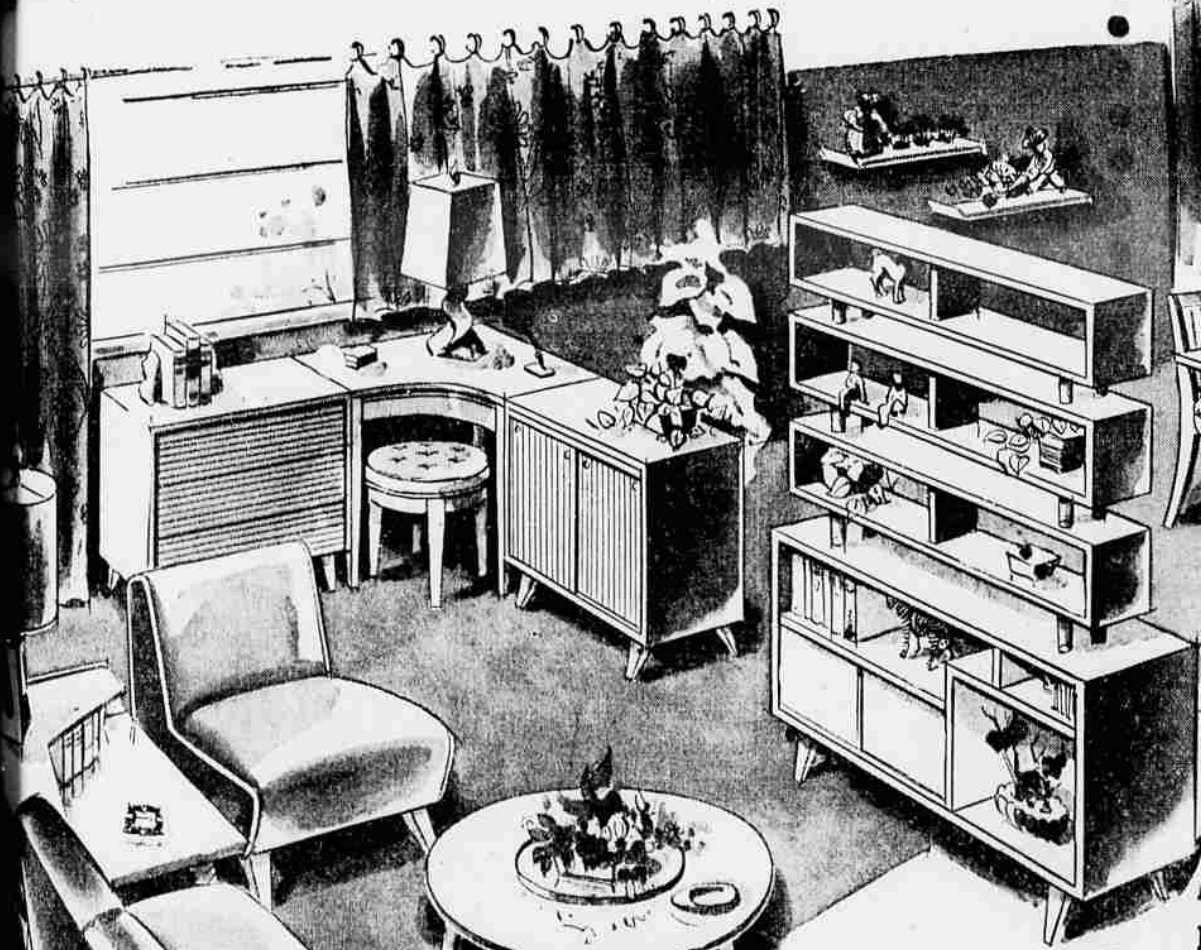

Now . . . Contemporary Modern Furniture at undreamed-of Low Prices

Dillingham

. . . . Our exciting new
Open Stock Co-ordinated Grouping

Designed by Merton L. Gershun Dillingham is dramatic in its simplicity. Crafted of virgin elm from the Menominee Indian Forests of Wisconsin, it has the basic appeals of smart design, liveability, good taste, careful construction and a delightful tawnytone finish. It's easy to live with, its Dulux finish needs no special care and will retain its fresh beauty through years of use and best of all, it's priced for Budget Balancing

A LIVING ROOM THAT IS SLEEK AND SOPHISTICATED AND IS EASY ON YOUR BUDGET

You'll love its versatility . . . maybe you'll start with just a few pieces . . . and add to them as your needs grow. The entire group was planned to be interchangeable use. Your own imagination in creating a smart liveable interior.

- 3 Drawer Chest \$69.50
- Corner Desk \$59.95
- Cabinet Bookcase \$59.50
- Studio Buffet \$159.50
- Sectional Dividers \$ 26.95
- Sectional Corner Table \$ 34.95
- Lazy Susan Cocktail Table \$ 39.95
- Free-Form Cocktail Table \$ 34.95
- Step End Table \$ 44.95
- Tier End Table \$ 37.50
- Bookcase (use 'em in groups) \$ 38.00