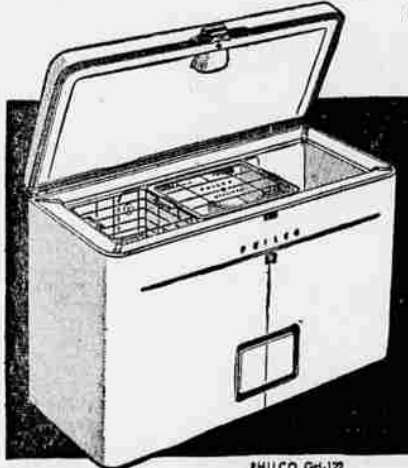

740 WILLAMETTE

EUGENE'S APPLIANCE HEADQUARTERS

NO DOWN PAYMENT

ON APPROVED CREDIT

PHILCO REFRIGERATOR

\$329⁹⁵

NO DOWN PAYMENT

Unmatched for beauty and value. Like two refrigerators in one! With a huge built-in freezer... Fully adjustable shelves... Twin Crispers. In addition, the Philco Dairy Bar. Butter Keeper. New Key Largo color. Sensational values at every price... 7, 9 and 11 cu. ft. See them now.

Exclusive Cheese Keeper

Keeps cheese store-fresh for weeks... as recommended by the U.S. Department of Agriculture. Only Philco offers you this new service.

EUGENE'S APPLIANCE HEADQUARTERS

PHILCO FREEZER

The Easiest-to-Use Home Freezer ever designed

Wider top places 70% of storage space above knee level

Front slopes in to bottom so you can stand closer comfortably

PHILCO FREEZER

HUGE 12 CU. FT. MODEL

\$399⁹⁵