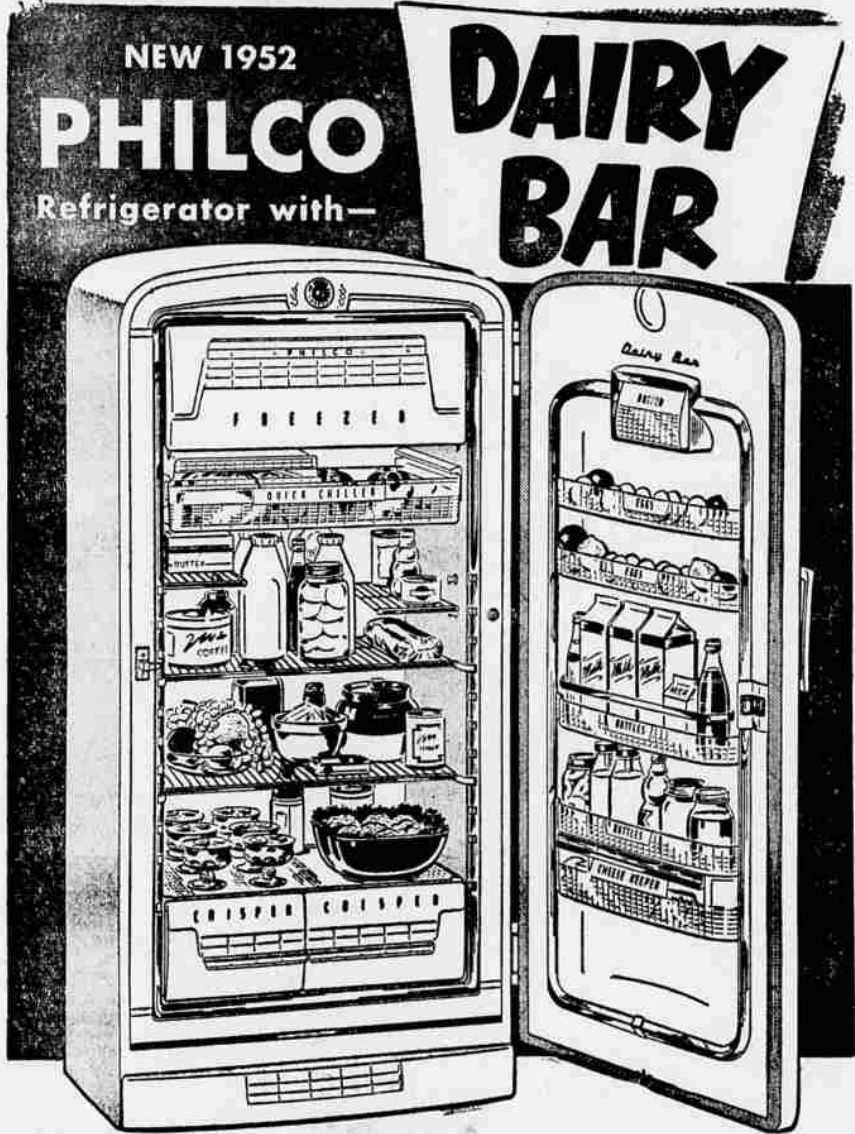

740 WILLAMETTE

EUGENE'S APPLIANCE HEADQUARTERS

NO DOWN PAYMENT

ON APPROVED CREDIT

PHILCO REFRIGERATOR

\$329⁹⁵

NO DOWN PAYMENT

Unmatched for beauty and value. Like two refrigerators in one! With a huge built-in freezer... Fully adjustable shelves... Twin Crispers. In addition, the Philco Dairy Bar. Butter Keeper. New Key Largo color. Sensational values at every price... 7, 9 and 11 cu. ft. See them now.

The Easiest-to-Use Home Freezer ever designed

Wider top places 70% of storage space above knee level

Front slopes in to bottom so you can stand closer comfortably

PHILCO FREEZER

HUGE 12 CU. FT. MODEL

\$399⁹⁵