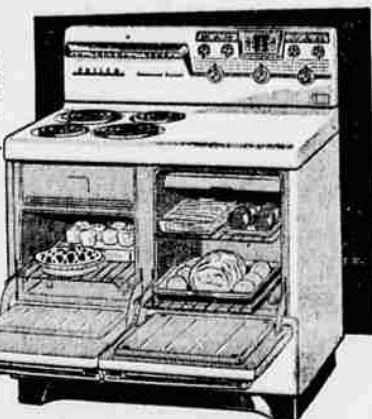

740 WILLAMETTE

EUGENE'S APPLIANCE HEADQUARTERS

NO DOWN PAYMENT

ON APPROVED CREDIT

PHILCO REFRIGERATOR

\$329⁹⁵

NO DOWN PAYMENT

Unmatched for beauty and value. Like two refrigerators in one! With a huge built-in freezer... Fully adjustable shelves... Twin Crispers. In addition, the Philco Dairy Bar. Butter Keeper. New Key Largo color. Sensational values at every price... 7, 9 and 11 cu. ft. See them now.

The Easiest-to-Use Home Freezer ever designed

Wider top places 70% of storage space above knee level

Front slopes in to bottom so you can stand closer comfortably

PHILCO FREEZER

HUGE 12 CU. FT. MODEL

\$399⁹⁵

EUGENE'S APPLIANCE HEADQUARTERS

PHILCO ELECTRIC RANGE

- ★ QUICKSET TIMER Makes automatic cooking simple at last. Easy as turning a switch.
- ★ "BROIL-UNDER-GLASS" True smokeless broiling. Juicier, better flavored broiled foods.
- ★ Built-In JIFFY GRIDDLE Cooks eggs, hamburgers, bacon to perfection.

PHILCO RANGES

Deluxe Model 428

\$419⁹⁵

Others as low as 189.95

See it demonstrated—the only electric range with all these newest cooking features. See how the new Philco makes any cook a better cook, with far less work and worry. Save money with Philco's new lower prices. Extra value offers on all models... THIS WEEK.