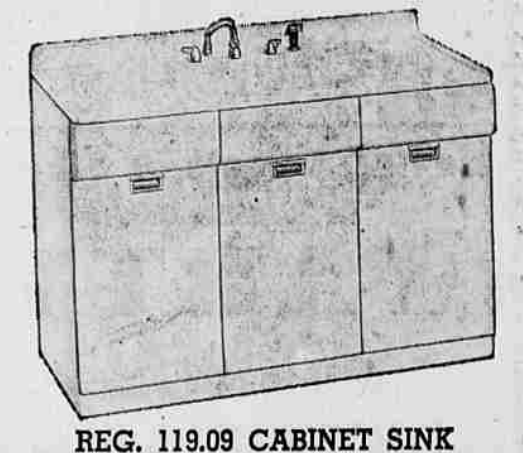

REG. 119.09 CABINET SINK

Terms, 10% Down **99.95** With fittings

All steel. 54" porcelain-enameled top resists stains and household acids. 3 compartments, 2 drawers — plenty of handy storage space. Doors, drawers are sound-deadened. Recessed toe, knee space.

- **1.89 WALL BRUSH, 4 INCHES**
  Neoceta bristles. Vulcanized in rubber-stay tight. Reg. 1.19 two-in. brush .94c **1.58**
- **REGULAR 4.69 SEMI-GLOSS**
  Tough, durable Enamel. 1 coat covers — brushes on smooth. 10 colors. Reg. 1.42 quart size .122 **4.22**
- **REG. 2.39 PT. LUNCH KIT**
  Just right for work lunches. Rust-proofed metal box keeps foods fresh, bottle keeps liquids hot 24 hrs. **1.99**
- **REG. 8.75 CIRCLINE FIXTURE**
  Gleaming white enamel finish for better light reflection. Instant starting fluorescent light with 32-watt GE bulb. **7.44**

REG. 3.75 WALL PAINT

3.22 gal.

Scrubbable flat finish oil base keeps it tough, elastic. One coat covers. Choice of 14 colors. REG. 1.09 qt. .88c

REG. 4.98 GLOSS ENAMEL

4.44 gal.

Extremely durable — water resistant. Won't fade or streak. One coat covers. In 10 colors. REG. 1.49 qt. .128

- **REGULAR 8.95 GARDEN CART**
  Tip it forward and edge lies flush with the ground. Holds 2 1/4 cu. ft. All steel construction with rubber tires. **7.88**
- **STEEL BOW GARDEN RAKE**
  Level head with fourteen thin teeth. Extra long 60-in. handle and correct balance makes raking easy. **1.99**
- **ROUND-POINT SHOVELS**
  Blade and socket forged from one-piece steel. Sharp point for easy digging. 48" handle. **2.49**
- **REG. 14c COMMON NAILS**
  8-penny or 16-penny. Flat heads and sharp points easy to drive. Reg. 13.00 100-lb. Keg .1044 **11c lb.**

REG. 10.25 FAUCET

8.88

Wall-mount for older sinks. Chrome-plated brass. Swing spout has Foam-Flo air mixer — Water won't splash.

REG. 3.69 8" FIXTURE

3.33

Modern design — top quality. Ridged crystal in bottom of white glass shade. Wired, ready to hang. UL approved.