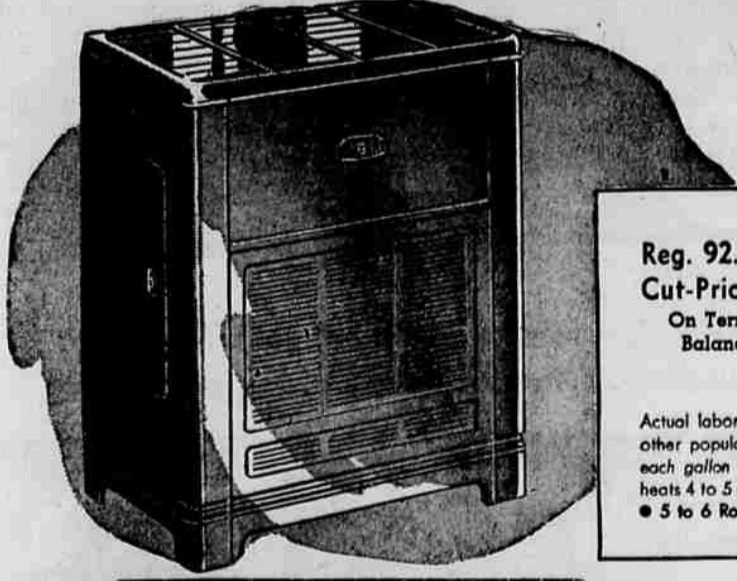

Here's Proof That Ward's Prices Are Lower

Quality!
30 Denier,
Gauge Nylon
78c
Special
Low Price!

3.49 Cardigan
By Carol Brent,
A School-Hit
\$2.88
Here's a saving
you mustn't miss

Smart shoppers flock
to these cardigans at
our regular price. At
this special low, they'll
be snatched up! 100%
virgin wool with speci-
ally developed neck-
line. Pastel and Fall
shades. 34-40.