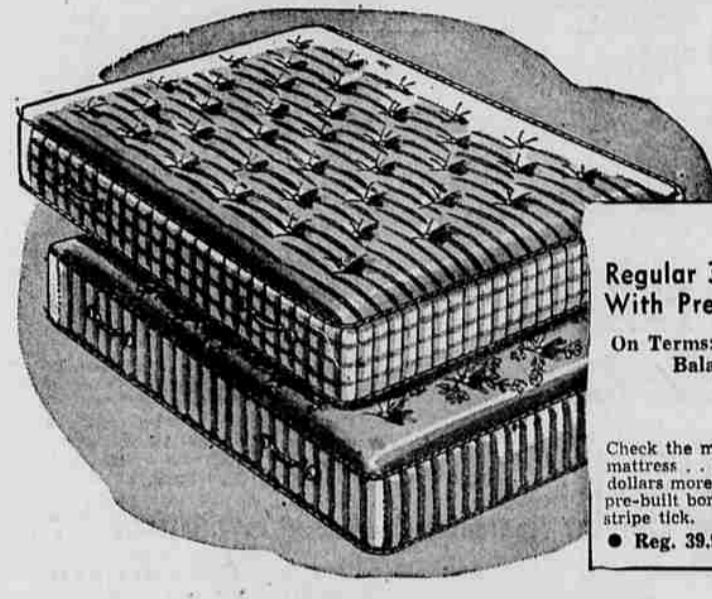

Montgomery Ward

77th ANNIVERSARY SALE

STARTS WEDNESDAY!
HUNDREDS OF REDUCTIONS LIKE THESE!

New Fall
Suits
at Savings
5.00
the features
29.98 suits
are suits that
so much quality
regular price.
low, you can't
to miss their
gabardines and
skins, hand-fin-
details and
Fall colors. 10-

Give enough!
THROUGH YOUR COMMUNITY CHEST

Regular 34.95 Innerspring
With Pre-Built Border, 209 Coils
On Terms: 10% Down
Balance Monthly **\$29.88**

Check the many comfort features of this fine-quality
mattress... buy during Wards great Sale and save
dollars more! 209 springy wire coils, carefully tailored
pre-built border with inner-roll edges. Heavy woven-
stripe tick.
● Reg. 39.95 Innerspring reduced! Now... 34.88