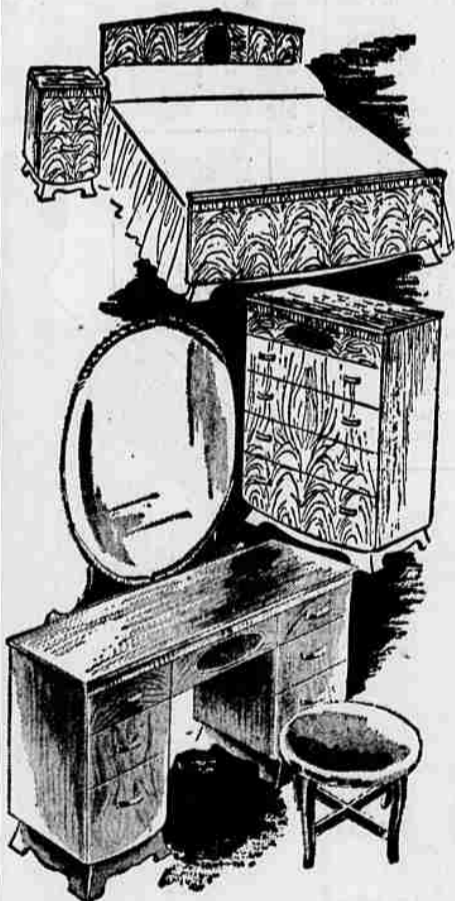

** More for Your Money at Sears **
MAKE THIS SAVING YOURS

HARMONY HOUSE

MODERN BEDROOM GROUP

WALNUT AND OAK FINISH

• Bed — Twin or Full Size	\$34.50
• Chest — 6-Drawer	\$52.95
• Vanity — Glass Top	\$77.95
• Stand	\$19.95
• Bench	\$14.50

Walnut Bedroom Set Bedroom Furniture

Select any number of pieces from this striking suite. Rich walnut veneer polished to a high lustre. Buy on Sears' Easy Payment Plan.

Bed in full or twin size	29.50
Chest with 4 drawers, 43 in. high	37.50
Vanity with 28x30-in. mirror	37.50
Bench, padded and upholstered	9.95
Stand with drawers and shelf	12.95
Mr. and Mrs. Dresser	59.95