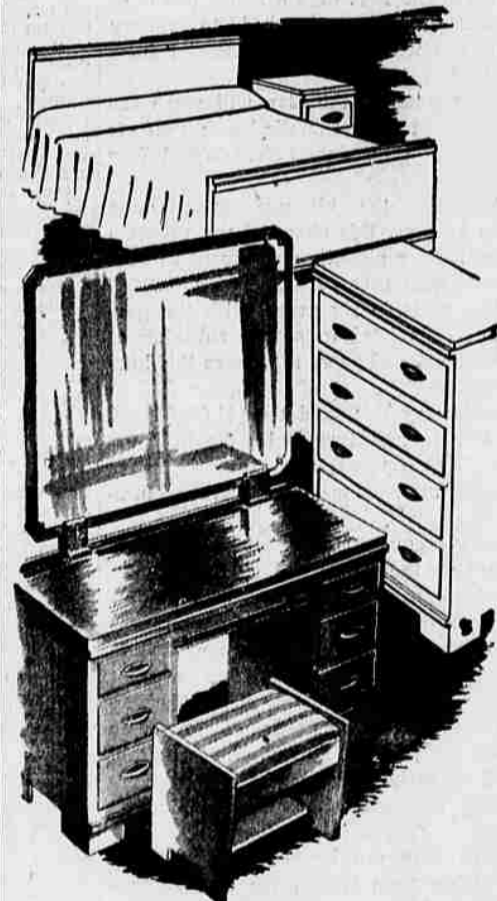

** More for Your Money at Sears **
MAKE THIS SAVING YOURS

HARMONY HOUSE

MODERN BEDROOM GROUP

WALNUT AND OAK FINISH

• Bed — Twin or Full Size	\$34.50
• Chest — 6-Drawer	\$52.95
• Vanity — Glass Top	\$77.95
• Stand	\$19.95
• Bench	\$14.50

Bedroom Furniture in 2 Different Finishes

Choose this modern style bedroom furniture in either natural or bleached walnut veneer. One piece or the complete suite available.

Bed in full or twin size	42.50
Chest with stain resistant finish	67.95
Vanity with 36-in. round mirror	72.95
Bench with rubberized padding	10.95
Stand with two convenient drawers	18.50

Walnut Bedroom Set Bedroom Furniture

Select any number of pieces from this striking suite. Rich walnut veneer polished to a high lustre. Buy on Sears' Easy Payment Plan.

Bed in full or twin size	29.50
Chest with 4 drawers, 43 in. high	37.50
Vanity with 28x30-in. mirror	37.50
Bench, padded and upholstered	9.95
Stand with drawers and shelf	12.95
Mr. and Mrs. Dresser	59.95