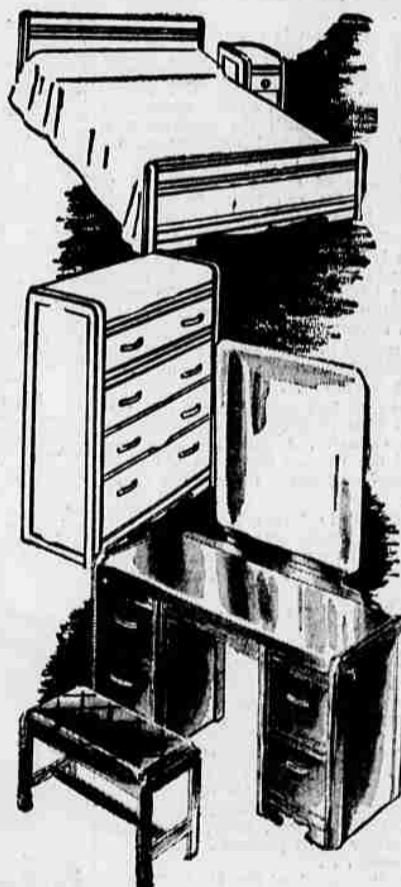

** More for Your Money at Sears **
MAKE THIS SAVING YOURS

HARMONY HOUSE

MODERN BEDROOM GROUP

WALNUT AND OAK FINISH

• Bed — Twin or Full Size	\$34.50
• Chest — 6-Drawer	\$52.95
• Vanity — Glass Top	\$77.95
• Stand	\$19.95
• Bench	\$14.50

Walnut Bedroom Set Bedroom Furniture

Select any number of pieces from this striking suite. Rich walnut veneer polished to a high lustre. Buy on Sears' Easy Payment Plan.

Bed in full or twin size	29.50
Chest with 4 drawers, 43 in. high	37.50
Vanity with 28x30-in. mirror	37.50
Bench, padded and upholstered	9.95
Stand with drawers and shelf	12.95
Mr. and Mrs. Dresser	59.95