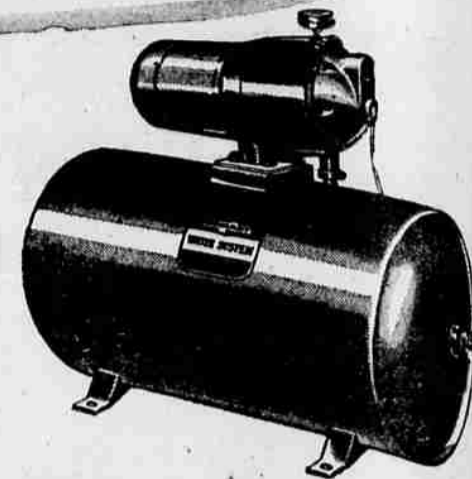

Homart Shallow Well Torpedo Type Jet Pump

Reg. 119.50

99⁵⁰

1/4 Horsepower, high capacity jet pump and 17-gal. built as a single unit. Gives constant pressure, operates quietly. Complete with air volume control. E2 pressure gauge, foot valve, strainer. 250 to 350 gallons per hour variable capacity. See it today at Sears price! 1/2 H.P. 350 to 600 Gallon Capacity 30 Gallon Tank. Reg. 134.50. Now Only 119.50

SAVE! EVERY ITEM DRASTICALLY REDUCED