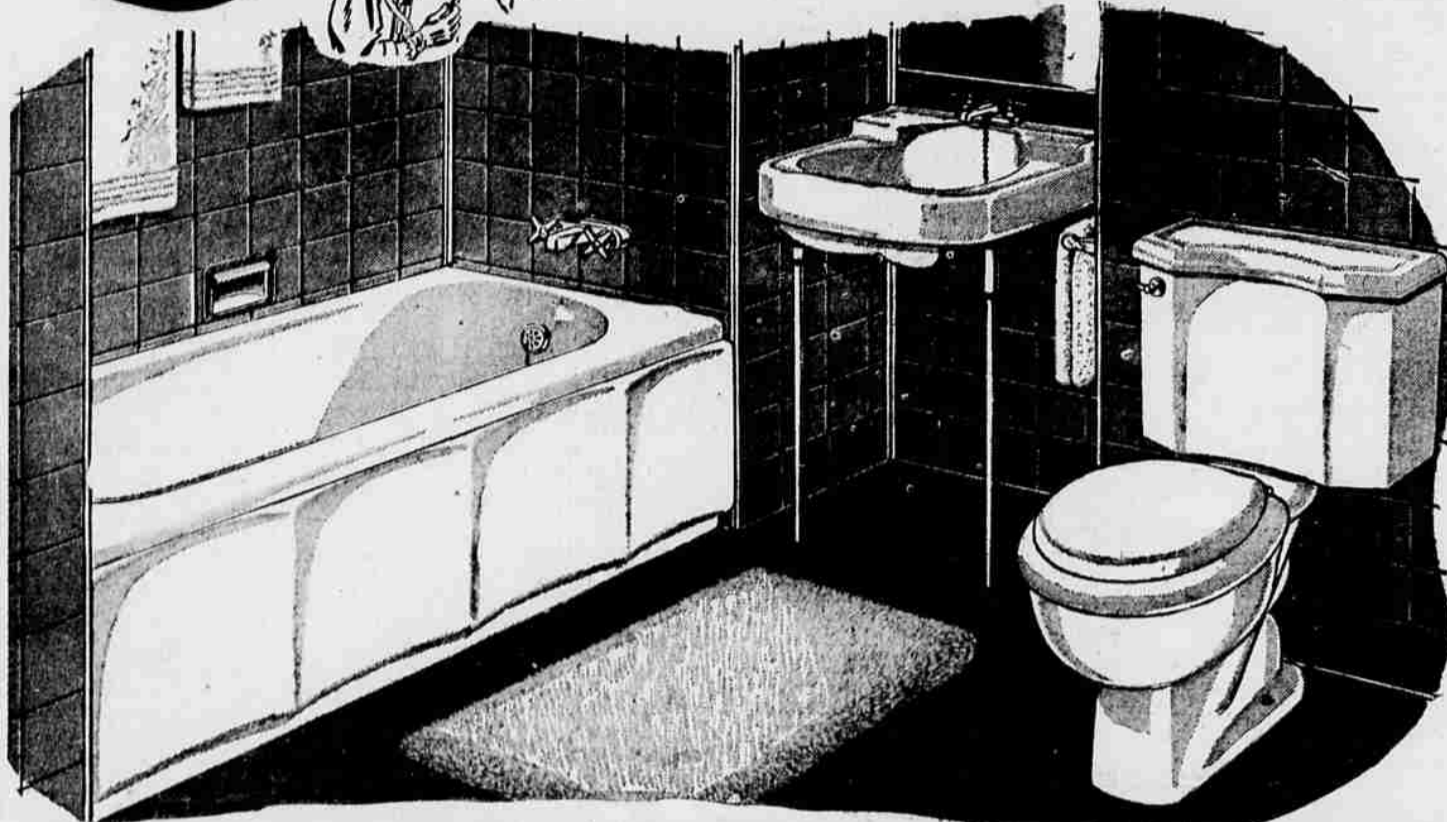

SAVINGS NOW . . . . . WHEN SAVINGS COUNT MOST

SHOP AT SEARS AND SAVE

ON ALL YOUR SUMMER NEEDS

HOMART BATH ENSEMBLE

complete with tub, lavatory and toilet

Shop and compare! Seldom do you find as beautiful and practical an ensemble, with price tag so low! Any bathroom—even the most modernly furnished—becomes more beautiful and serviceable with this smart Homart set. Matching pieces include 5-ft. recess style porcelain enameled steel tub, gleaming white, acid-proof, stain-proof vitreous china lavatory; and vitreous china toilet. See this 3-piece value. Save on its low price!

these items
on sale
3 DAYS
ONLY!

119⁹⁵

12.00 Down, 10.00 Month on Sears
Easy Terms
(Usual Carrying Charge)

4.95

Sturdy 14-in. sanitary seat has chrome plated brass hinges, nuts and washers. Spiral dowel front, back construction.

Reg. 59.95

49.95

GALVANIZED PIPE

1/2-in.	11c ft.
3/4-in.	14c ft.
1-in.	20c ft.
1 1/4-in.	23c ft.
1 1/2-in.	32c ft.
1/2-in. Brass Sill Cock	79c
3/4-in. Brass Sill Cock	89c