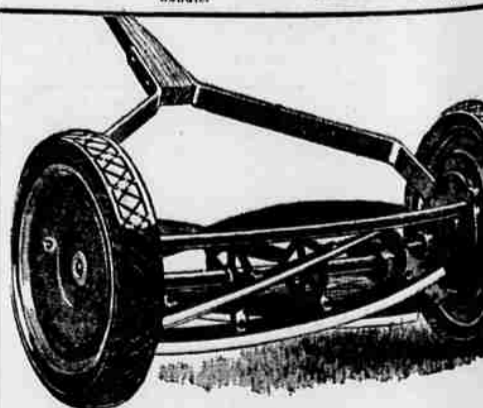

CRAFTSMAN MOWER

Regular 19.95 NOW ONLY 14

Alloy steel blades stay sharp longer. Precision ball bearings make mowing easier. Heavy semi-pneumatic roll smoother. Dustproof rollers; hardwood handle. Blades, 16 inch cut. It's the mower for you at the price you want to pay.

"Satisfaction guaranteed or your money back" SEARS

Corner 10th and Charnock
Phone 51561 Free Park
Basement