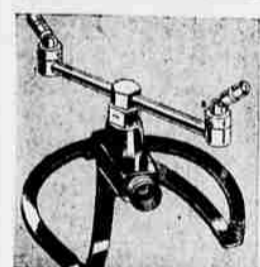

Two Arm Sprinkler
Solid Brass Head, Arms, Nozzles

Reg. 4.98 . . . . . 4.29