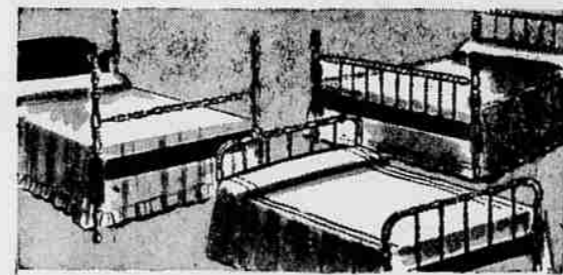

RUBENSTEIN'S GUARANTEE ON EVERY PIECE

PAY AS LITTLE AS \$1 DOWN

50%

Easy Terms on the Balance!!

Off Regular Prices!

- 159.50 Barlow Trail—Colonial Knotty Pine Bedroom Suite... 98.25
- 149.50 Streamline Modern Blonde finish Bedroom Suite... 89.25
- 189.25 3 pc. Mr. & Mrs. Dresser Suite in Mahogany... 129.25
- 119.95 3 pc. Blonde Birdseye Maple Bedroom Suite... 79.25
- 398.50 5 pc. Drexel Mahogany Suite... 199.25

- 14.95 Simmons Metal Beds, full or twin... 7.90
- 14.95 Simmons Roll-A-Way Guest Beds... 8.90
- 19.95 Jenny Lind Spool Beds—Walnut or Maple, full or twin... 9.90
- 29.95 Cape Cod Style Beds—Maple finish, full or twin... 14.90
- 39.50 Simmons Decorator Headboards Plastic or Damask, full or twin 14.90