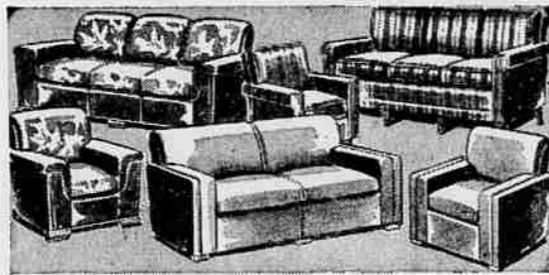

- 199.50 Kroehler Davenport and Chair, Tapestry... 129.25
- 219.50 Kroehler Davenport and Chair, mohair frieze... 159.25
- 279.50 Kroehler Davenport and Chair, mohair boucle... 198.25
- 198.50 Kroehler 3 pc. Sectional Sofa... 129.90
- 219.50 Kroehler Sectional Sofa, fine mohair frieze... 149.90
- 269.50 Kroehler Sectional Sofa Channel-Back, High Arm... 198.90