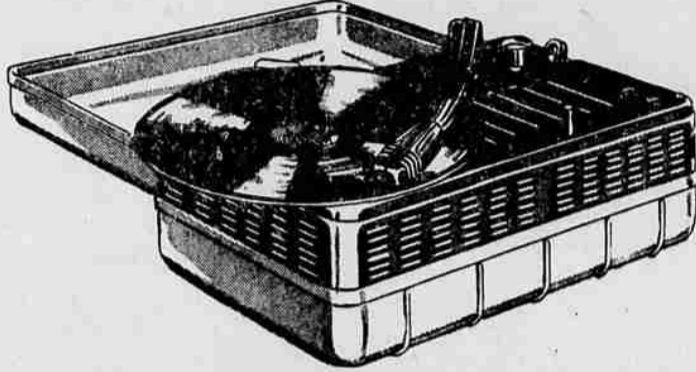

MAKE THIS SAVING YOURS

SPECIAL COMBINATION OFFER! 10 DAYS ONLY!

SILVERTONE PHONOGRAPH

AND 25 RECORDS

PORTABLE PHONOGRAPH
Regular 55.25 Value

Extra compact... weighs only 10 pounds, extra handsome metal case in ivory enamel with gold color trim. Plays 10 to 12-in. records with rich tone from its Syntronic tone arm. Plug in to any 105-125V, 60 cycle AC outlet.

34⁹⁵
Including 25 Records

Portable Electric Phonograph
Regular 61.70 Value

A beautiful self-contained Silvertone portable phonograph... its velvety-rich tones will amaze you! Electrically amplified by enclosed batteries, AC, or DC. Has the standard lightweight 1-oz. pickup arm for long record life.

39⁹⁵
Including 25 Records