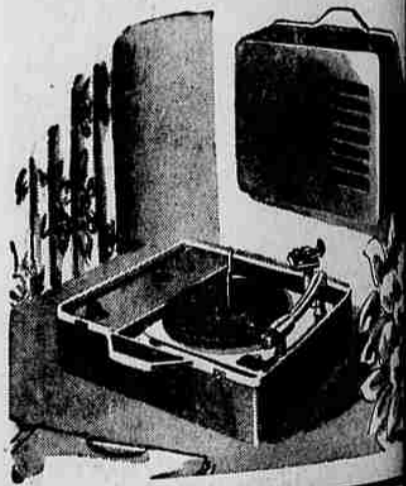

Feather Pillow
Featherproof floral ticking
A Buy at Just... **3.39**
Plumply filled white duck feather pillow. Made to highest specifications for Sears. Paragon processed for sanitation.

Card Table Set
Choice of Two Smart Tops
5-pc. Set... **16.90**
Embossed simulated leather or checkerboard top, wood frame. Double leg braces. Four steel frame folding chairs.

All-Purpose Chair
Paint It To Match Your Room
A Budget Buy... **2.49**
Comfortable cathedral back chair with heavy legs and back posts, 15x15-in. seat; finished ready to paint!

Maple Vanity Lamps
Matching Pinup Lamp
Regular 3.39 Now **2.97** ea.
Roulet and pin-up lamps in soft warm solid maple—perfect in a colonial room. Lovely paper parchment shades.

SHOP AND SAVE TILL 9 P.M. FRIDAY

"Satisfaction guaranteed or your money back" SEARS

Your One Stop Shopping Center
Corner 10th and Charleville
FREE PARKING