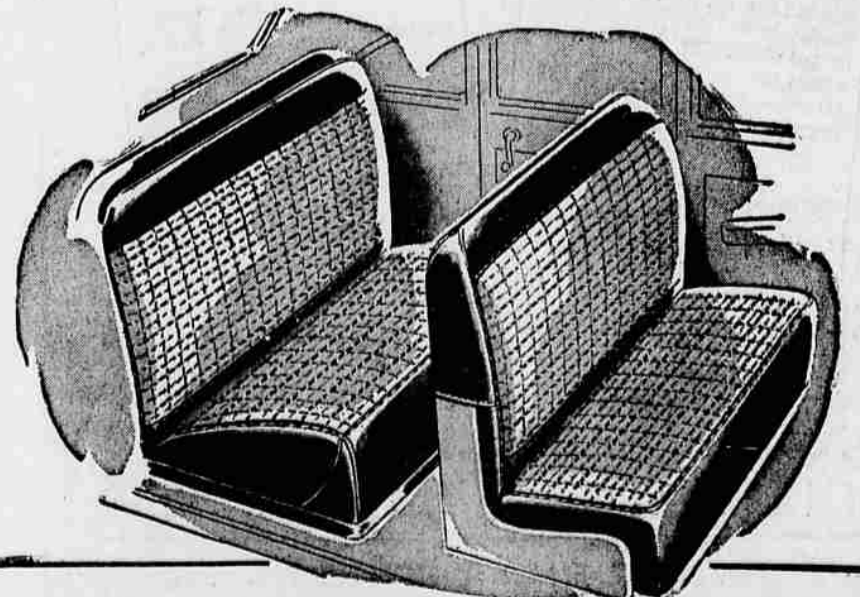

BETTER QUALITY AUTO SEAT COVERS

Reg. 10.99

6.88

Low in price—high in quality! Now is the time to install a set of these covers in your car! Smooth fiber in attractive multi-color patterns! Fit wrinkle-free!

● Coupes regular 6.19 ..... 5.88

On Terms: 10% down
before monthly