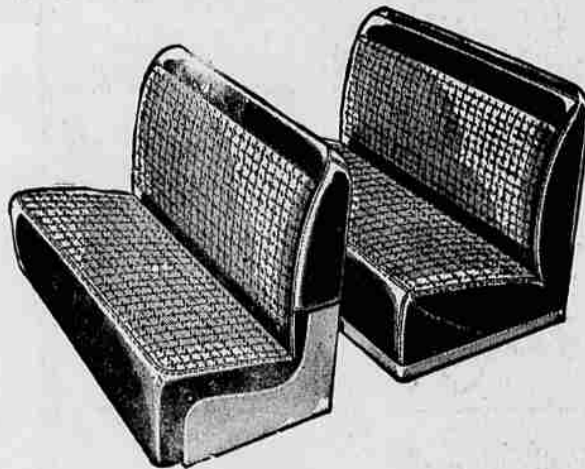

Generous Trade-in Allowance for Your Old Tires!

SIZE	TrailBlazer*	Riverside*	Deluxe*
4.40 4.50-21	9.65	11.10
4.75 5.00-19	9.65	11.10
5.25 5.50-18	10.25	12.10
5.25 5.50-17	10.45	11.95
6.00-16	9.85	11.75	12.95
6.25 6.50-16	11.90	14.25	15.70
7.00-16	16.40	18.15
7.00-15	15.95	17.65

*Federal Tax Extra

1.50 A WEEK BUYS 4 TIRES ON TERMS!

SALE! FIBER SEAT COVERS

Wards high quality at Wards low price! Smooth, soil and fade resistant fiber and heavy cloth! Smooth fit!

● Coupes 4.29 **8.98**
sedans