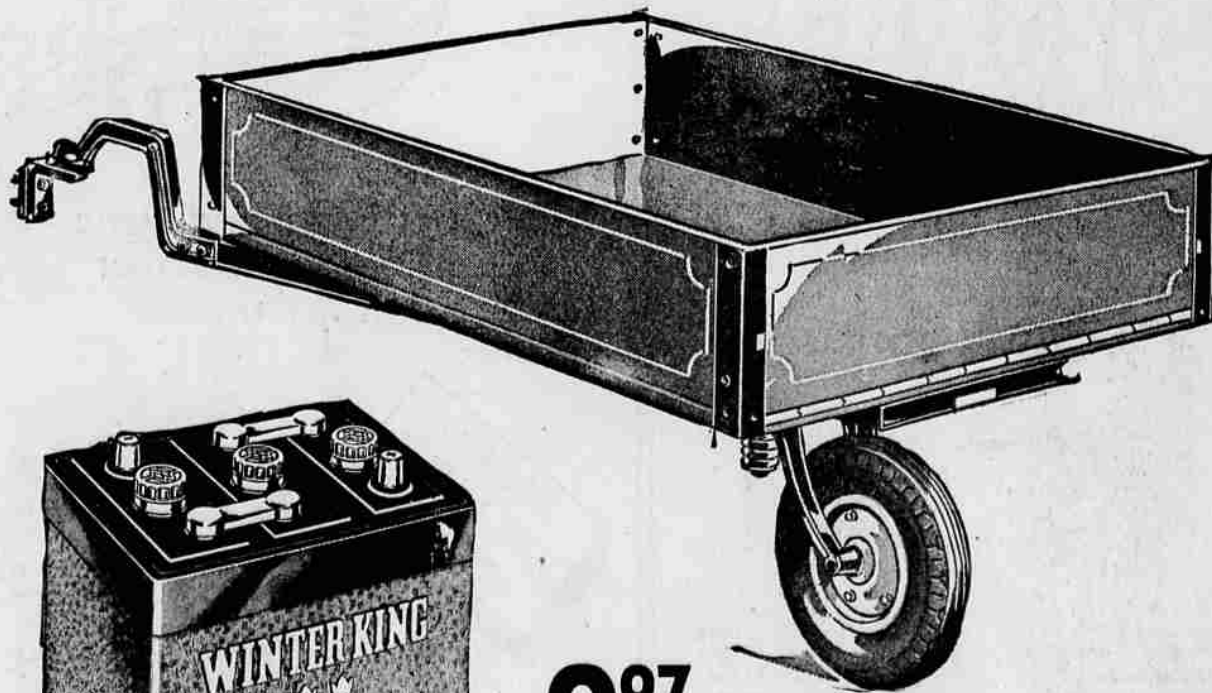

9⁹⁷
EXCH.

GUARANTEED 24 MONTHS

High in quality . . . low in price . . . long in guarantee WARD'S STANDARD! Equals or Beats most new car batteries! Has 45 heavy duty plates . . . 100 ampere-hour capacity . . . ample power for average accessory load! Limited time only . . . get your Standard NOW!

USE WARDS MONTHLY PAYMENT PLAN