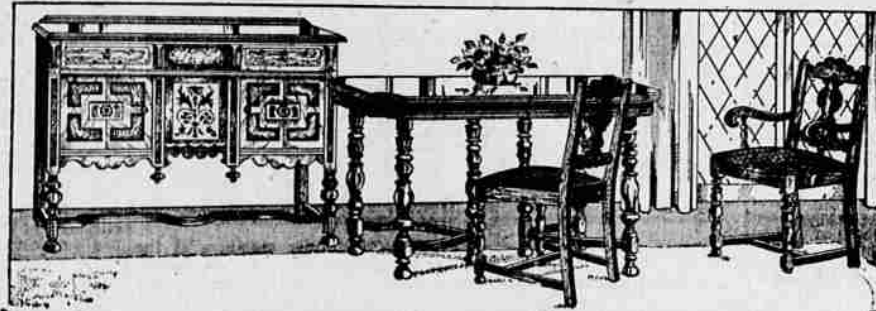

8-Pc. DINING ROOM SUITE

50-inch buffet with new pleasing decorative treatments and full length top drawer—oak overlay panels—38x48 table—5 side chairs and one host chair with jacquard seats.

$48.50 CASH PRICE

Terms if Desired $5 Down, $6.50 Monthly

SALES FOR THE HOME!

Regular $24.95 Kerosene Range in blue enamel. Now only

$16.95

Large size circulating heater reduced from $34.95 to

$14.50

A Montecito 5-piece bedroom suite consisting of bed, vanity, chiffonier, nite stand and bench reduced from $49.95 to only

$37.95

Large, comfortable, club chairs covered in tapestry and home-spuns

$11.95

A few odd lots of semi-loose cushion Ottomans—a real buy at

$3.95

5-piece Breakfast set consisting of drop leaf table and 4 chairs finished in green enamel, hand decorated, only

$9.95

Our regular $8.95 double deck coil spring. Now

$6.95

Guaranteed innerspring mattresses in green, rose or blue damask ticking, reduced to

$10.95

ELECTRIC Drive—GYRATOR Action LOVELL Wringer

And FULL Capacity PORCELAIN Tub.