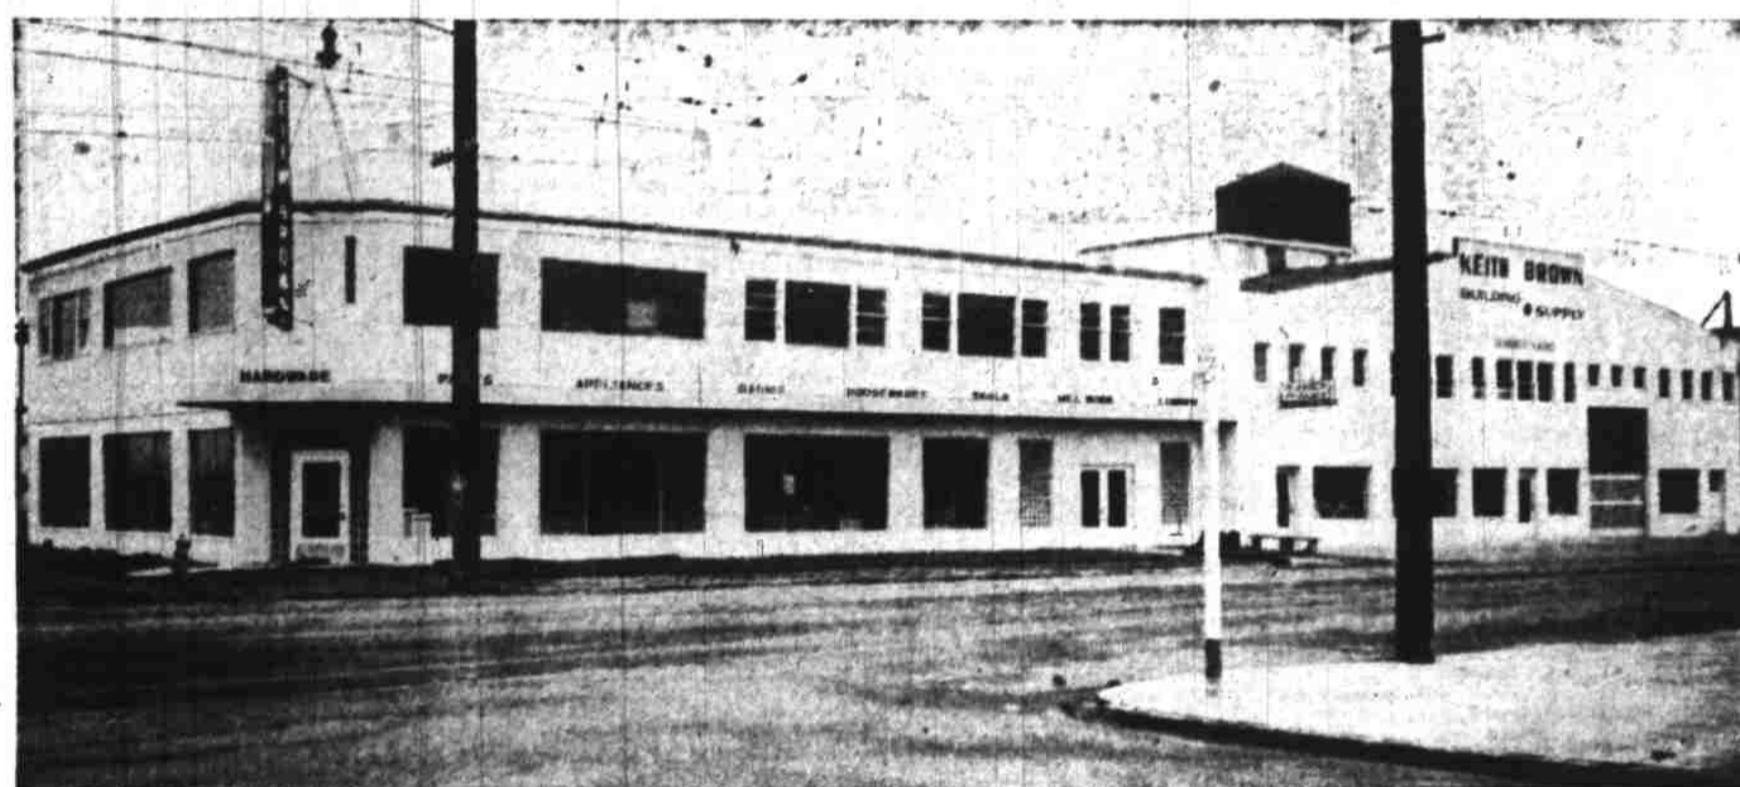

K
B

Here Is the Information on Your Appointment With K. B.
For Tonight—The Time 7:30 to 9:30

K
B

You Are Invited to Visit and Inspect

THE NEW
KEITH BROWN STORE

in Conjunction with

Keith Brown Lumber Yard

"BUCK"
B. C. Lieuallen
Manager—New Store