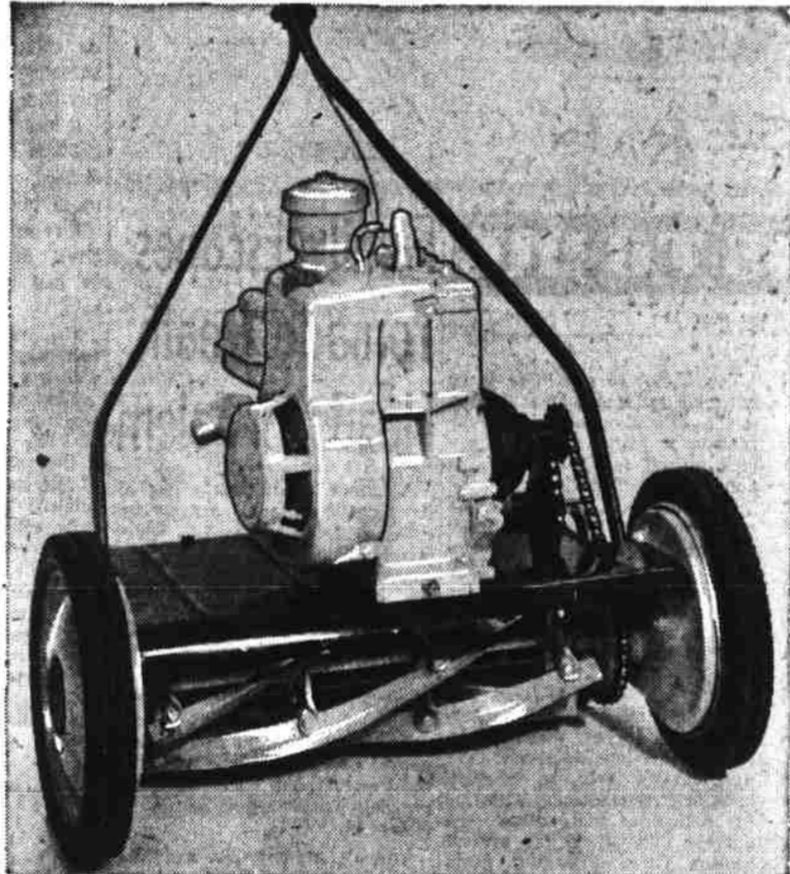

SALEM'S 1958 POWER MOWER

SALE OF SALES . . . .

reg. $119.95 powerful 2 hp reel self-propelled mower

AS LOW AS $5 A MONTH
no down payment on approved credit

$69.88

- 18-inch reel with 5 tempered chrome alloy blades
- four extra heavy ribbed malleable spiders
- tempered crucible chrome alloy cutter blade
- durable cast iron side frames
- semi-pneumatic, puncture-proof tires
- automatic clutch; speed control on handle
- recoil starter

reg. $109.95 22" rotary mower with Briggs-Stratton engine

AS LOW AS $5 A MONTH
no down payment on approved credit

$59.95

- heavy ribbed steel housing
- oversize double-tread rubber tires
- ball bearing wheels, offset to prevent scalping
- powerful 2 1/4 hp Briggs-Stratton engine with recoil starter
- start and stop controls on handle
- tubular steel handle, chrome plated
- leaf mulcher included