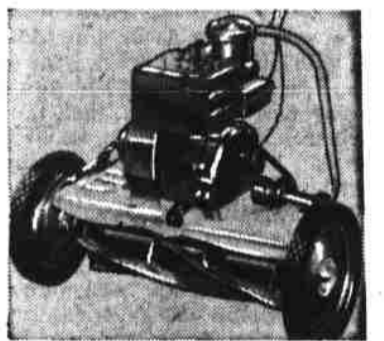

reg. $99.95 Moto Mower 18" "Highlander" reel mower

$79.95

AS LOW AS $5 A MONTH
no down payment on approved credit

- 1.6 hp 4-cycle Briggs-Stratton engine
- 6-inch diameter 5-bladed reel
- steel bed knife
- recoil starter
- 3/4" to 1 1/2" cutting height adjustment