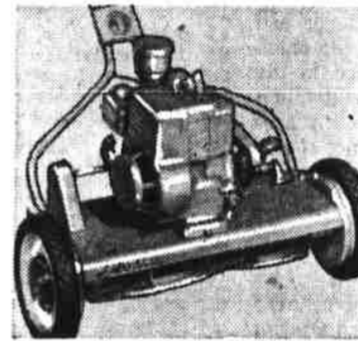

reg. $129.95 Johnston 21" "Lawn Patrol" reel type mower

$99.95

AS LOW AS $5 A MONTH
no down payment on approved credit