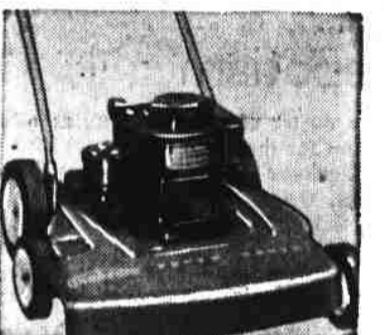

reg. $119.95 Sunbeam 20" rotary power mower

$99.95

AS LOW AS $5 A MONTH
no down payment on approved credit