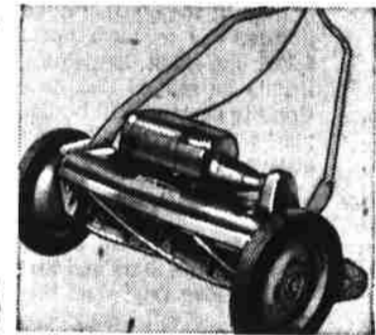

reg. $121.50 Sunbeam 20" electric reel mower

$89.88

AS LOW AS $5 A MONTH
no down payment on approved credit