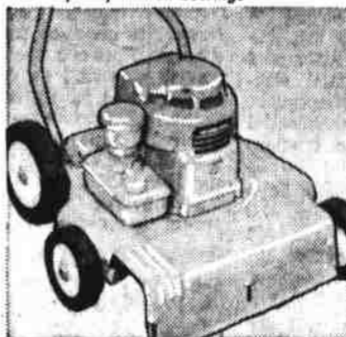

reg. $94.95 Johnston deluxe 18" rotary mower

$79.95

AS LOW AS $5 A MONTH
no down payment on approved credit

- new jet flow discharge distributes clippings evenly
- large rear wheels, staggered front wheels
- 4-cycle Briggs-Stratton engine
- recoil starter; lo-tone muffler
- close cutting

1 ONLY
reg. $103.50 Exello 18" rotary mower

$89.50

AS LOW AS $5 A MONTH
no down payment on approved credit

- Rust-proof cast aluminum deck; 2 hp Briggs-Stratton 4-cycle engine; 1" to 3 1/4" cutting height. Full 18" cut. Semi-pneumatic tires.

1 ONLY
reg. $138.00 Exello 18" reel type mower

$104.95

AS LOW AS $5 A MONTH
no down payment on approved credit

- Recoil starter; idler pulley, positive action clutch; Timken reel shaft bearings; 10 1/2" wheels, semi-pneumatic tires. 1.75 hp Briggs-Stratton engine.

BONUS SPECIALS

- while they last
- reg. 79c doz. Gladiolus bulbs . . . . . **2 doz. 79c**
- reg. $4.95 1/2" plastic garden hose, 50-ft. Brass couplings; guaranteed 8 years. **$2.99**

Sorry, no phone or mail orders
GARDEN SHOP—PATIO DECK—SECOND FLOOR

STORE HOURS

MONDAY AND FRIDAY: 9:30 A.M. TO 9 P.M.
OTHER DAYS: 9:30 A.M. TO 5:30 P.M.

FREE STORE-SIDE PARKING FOR OVER 1,000 CARS

IT PAYS TO BUY AT MEIER & FRANK'S

Meier & Frank Co.
OREGON'S OWN STORE SINCE 1857
SALEM EM 3 2211