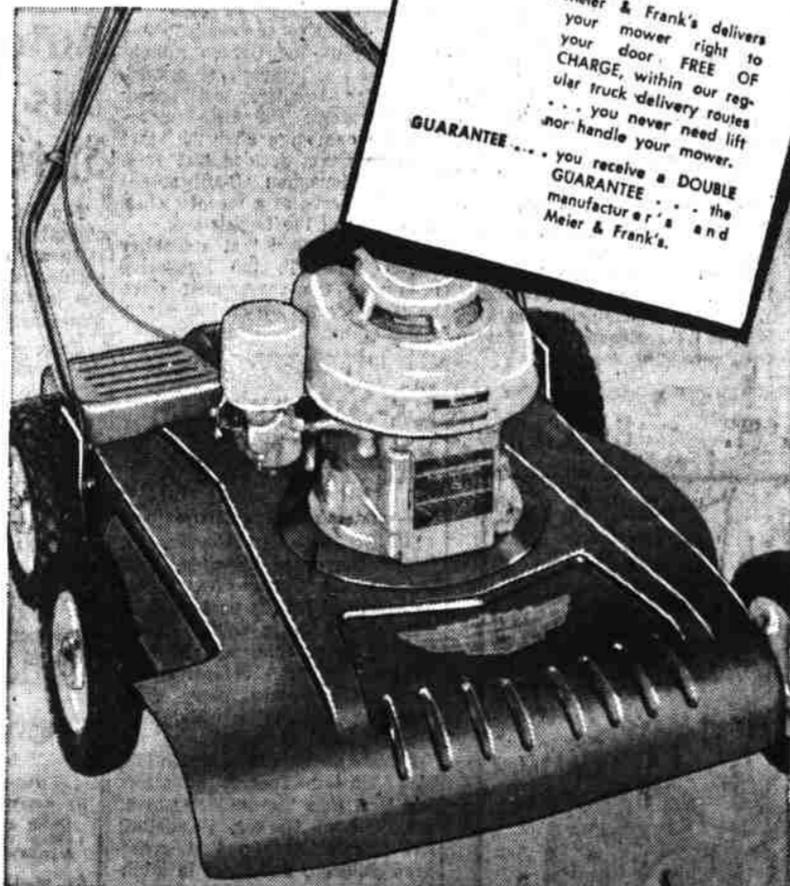

Price Alone Is Not Enough

SET-UP . . . Meier & Frank's sets up, gasses, oils, test runs and delivers each mower before delivery.

DELIVERY . . . Meier & Frank's delivers your mower right to your door. FREE OF CHARGE, within our regular truck delivery routes . . . you never need lift nor handle your mower.

GUARANTEE . . . you receive a DOUBLE GUARANTEE . . . the manufacturer's and Meier & Frank's.

Now . . . for the first time . . . the only FULL SCALE sale of power mowers. Some are one-of-a-kind . . . some are demonstrator models . . . some are floor models . . . but we guarantee if it's a power mower you want . . . you'll find it at Meier & Frank's—AT THE RIGHT PRICE! come in early . . . while the selection is complete.

REEL AND ROTARY MODELS FROM THESE FAMOUS MANUFACTURERS

- Sunbeam
- Davis
- Eska
- Gemco
- Moto Mower
- Johnston
- Lawn Boy

reg. $129.95 Johnston 21" "Lawn Patrol" reel type mower

$99.95

AS LOW AS $5 A MONTH
no down payment on approved credit

reg. $132.95 Gemco 24" self-propelled rotary mower

$99.95

AS LOW AS $5 A MONTH
no down payment on approved credit

reg. $99.95 Moto Mower 18" "Highlander" reel mower

$79.95

AS LOW AS $5 A MONTH
no down payment on approved credit

- 1.6 hp 4-cycle Briggs-Stratton engine
- 6-inch diameter 5-bladed reel
- steel bed knife
- recoil starter
- 3/4" to 1 1/2" cutting height adjustment

reg. $129.95 Moto Mower 20" "Mount Vernon" deluxe reel

$94.50

AS LOW AS $5 A MONTH
no down payment on approved credit

reg. $121.50 Sunbeam 20" electric reel mower

$89.88

AS LOW AS $5 A MONTH
no down payment on approved credit

reg. $119.95 Sunbeam 20" rotary power mower

$99.95

AS LOW AS $5 A MONTH
no down payment on approved credit

reg. $94.95 Johnston deluxe 18" rotary mower

$79.95

AS LOW AS $5 A MONTH
no down payment on approved credit

- new jet flow discharge distributes clippings evenly
- large rear wheels, staggered front wheels
- 4-cycle Briggs-Stratton engine
- recoil starter; lo-tone muffler
- close cutting

1 ONLY
reg. $103.50 Exello 18" rotary mower

$89.50

AS LOW AS $5 A MONTH
no down payment on approved credit

- Rust-proof cast aluminum deck; 2 hp Briggs-Stratton 4-cycle engine; 1" to 3 1/4" cutting height. Full 18" cut. Semi-pneumatic tires.

1 ONLY
reg. $138.00 Exello 18" reel type mower

$104.95

AS LOW AS $5 A MONTH
no down payment on approved credit

- Recoil starter; idler pulley, positive action clutch; Timken reel shaft bearings; 10 1/2" wheels, semi-pneumatic tires. 1.75 hp Briggs-Stratton engine.

BONUS SPECIALS

- while they last
- reg. 79c doz. Gladiolus bulbs . . . . . **2 doz. 79c**
- reg. $4.95 1/2" plastic garden hose, 50-ft. Brass couplings; guaranteed 8 years. **$2.99**

Sorry, no phone or mail orders
GARDEN SHOP—PATIO DECK—SECOND FLOOR

STORE HOURS

MONDAY AND FRIDAY: 9:30 A.M. TO 9 P.M.
OTHER DAYS: 9:30 A.M. TO 5:30 P.M.

FREE STORE-SIDE PARKING FOR OVER 1,000 CARS

IT PAYS TO BUY AT MEIER & FRANK'S

Meier & Frank Co.
OREGON'S OWN STORE SINCE 1857
SALEM EM 3 2211