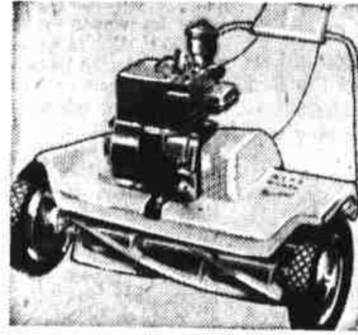

reg. $129.95 Moto Mower 20" "Mount Vernon" deluxe reel

$94.50

AS LOW AS $5 A MONTH
no down payment on approved credit