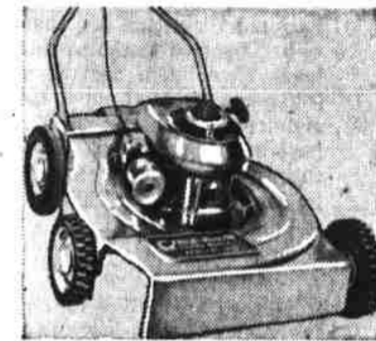

reg. $132.95 Gemco 24" self-propelled rotary mower

$99.95

AS LOW AS $5 A MONTH
no down payment on approved credit