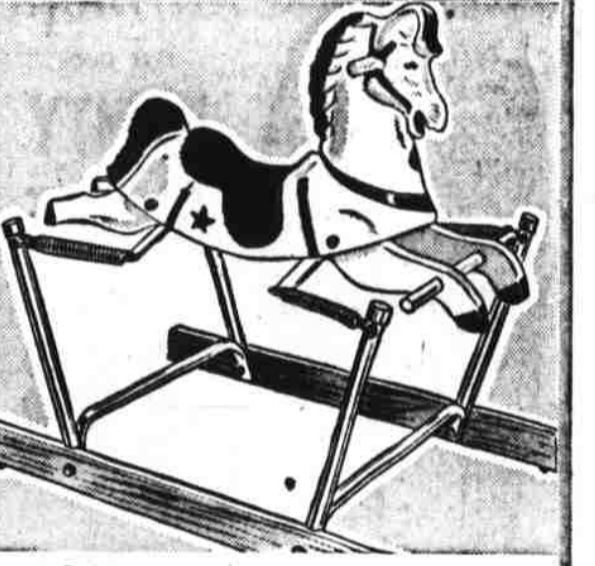

GALLOPING SPRING HORSE **988**
Made of molded plastic. Bright red saddle trim. 18 1/2 x 31 1/2-in., 17-in. high seat.