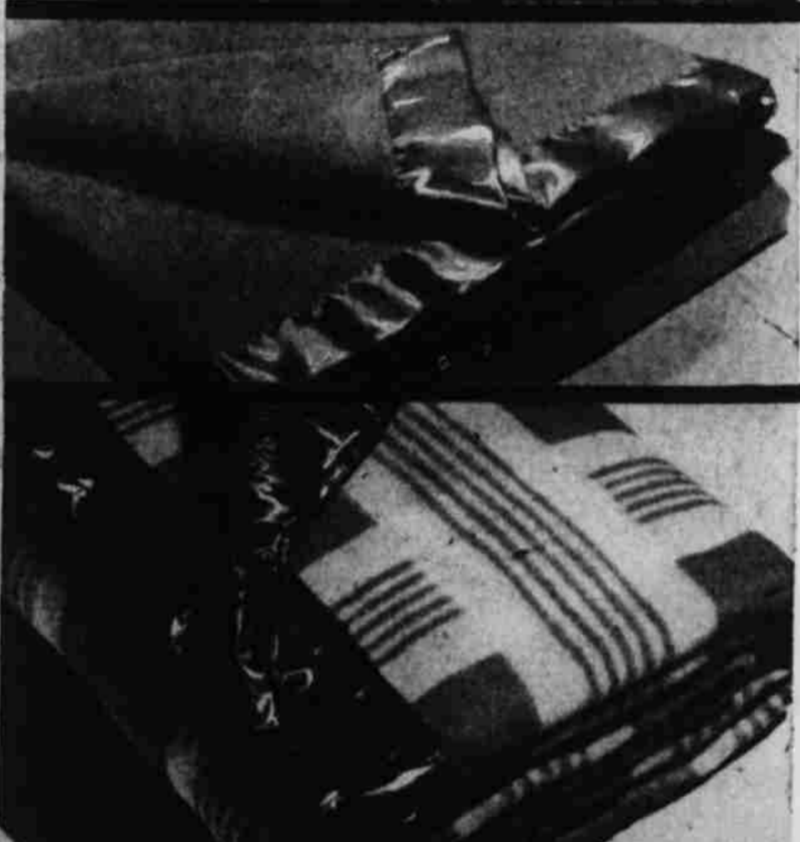

sale! Fieldcrest's "Nylo-Plaid" blanket

A wonderful full bed size blanket for summer use... ideal for that back-to-school blanket you'll be needing soon. 72"x84"; beautifully finished with 5-inch satin binding. Your choice of these lovely colors: rose, red, green, mocha and turquoise.

regularly $5.95
$4.95
2 for **$8.95**