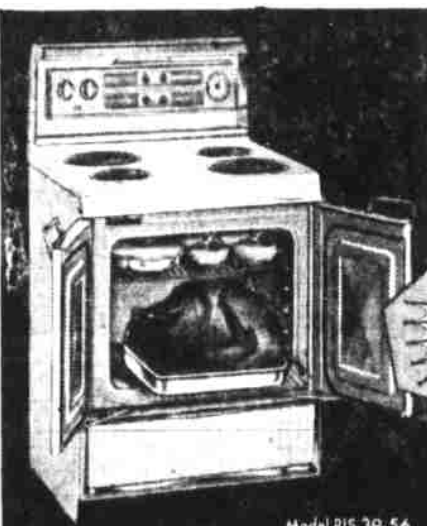

Money-

Saving

Event!

SEE our New "Gold Tag" Prices and save at HOGG BROS.

Model R15-39-56

Frigidaire's Newest Electric Range Specially Priced

With all these full quality features:

- Exclusive "French Door" Styling
- Easy-view Control Panel
- Family-Size Range-Width Oven
- Aluminum Broiler—Roaster Pan
- Fast Radiant-Heat Surface Units
- Lifetime Porcelain Finish
- Automatic Botrysone Available

Manufacturer's Suggested Price

\$299⁹⁵

Another Great "Gold Tag" Value

Model SS-101-56

New 1956 Frigidaire 10.1 cu. ft. Refrigerator

- Across-the-Top Freezer
- Family-Size Refrigerator Section
- Full-Width Chill Drawer
- Big Storage Door
- Full-Width Porcelain Hydrator
- Stunning Pink and Beige Interior