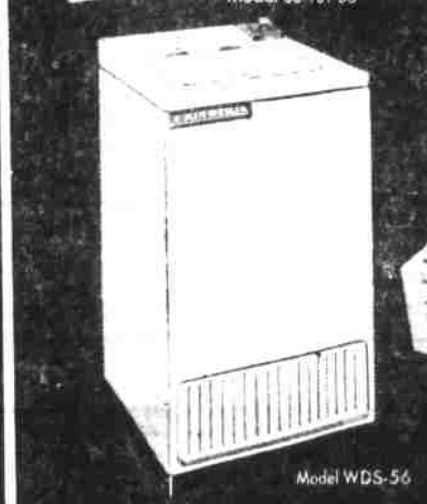

Model WDS-56

Frigidaire Automatic Washer with Rub-Free Action

Greatest buy yet with—

- Revolutionary Rub-Free Washing Action—gets clothes cleaner without wear and tear from rubbing
- Economy Dial—choice of extra washing cycle for delicate fabrics!
- Select-O-Dial—choice of wash time for degree of soil—completes cycle automatically!
- Float-Over Action—floats lint, soap scum and dirt laden water away from the clothes and down the drain—no bothersome filter pots to empty!
- Rapidly Spin—makes clothes drier, lighter and easier to handle!

Manufacturer's Suggested Price

$229⁹⁵

Another Great "Gold Tag" Value