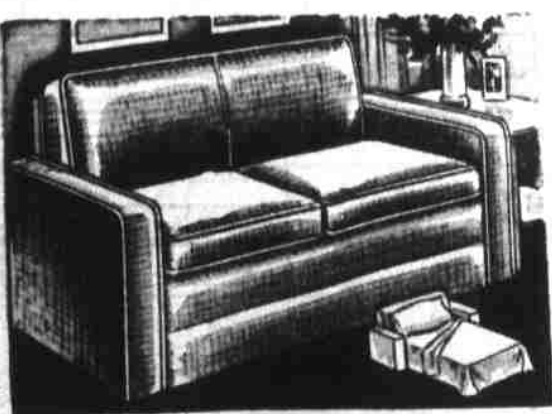

SELECT YOUR GROUP NOW!
Exclusive KROEHLER Designs

**KROEHLER 2-PC. SECTIONAL SOFA OR . . .
2-PC. DAVENPORT & CHAIR**

From the luxuriously plush welted backs to the trim turned brass ferruled legs, this new Kroehler group is styled for the fashion conscious home-maker of today. Take your choice of either 2-pc. suite or twin sectional sofas—both are constructed of the finest materials and "Cushionized" for your comfort. Available in a myriad of "breath-takingly dramatic new spring fabrics. Color in stock for immediate delivery—green, red, brown, toast, turquoise.

YOUR CHOICE! **\$179⁹⁵**

SAVE 50.00 REG. 229.95

OUR EXCLUSIVE DESIGN . . . FOR YOUR EXCLUSIVE TASTE

Yes, that's right, only at HOGG BROS. store will you be able to find this truly exceptional value. Due to our volume purchase of this style, we are able to pass our savings on to you. Our supply is large and varied but please don't wait since you must shop early to see all the fabrics and colors. Own it today—take a long time to pay.

Genuine Simmons Space Saver
(HIDE-A-BED TYPE)
With Innerspring Mattress Included.
Choose This Space-Saving Style
and Save \$30.00
4 Beautiful Decorator Colors
Reg. 199.50 Only **169⁵⁰**

EXTRA Sleeping ROOM