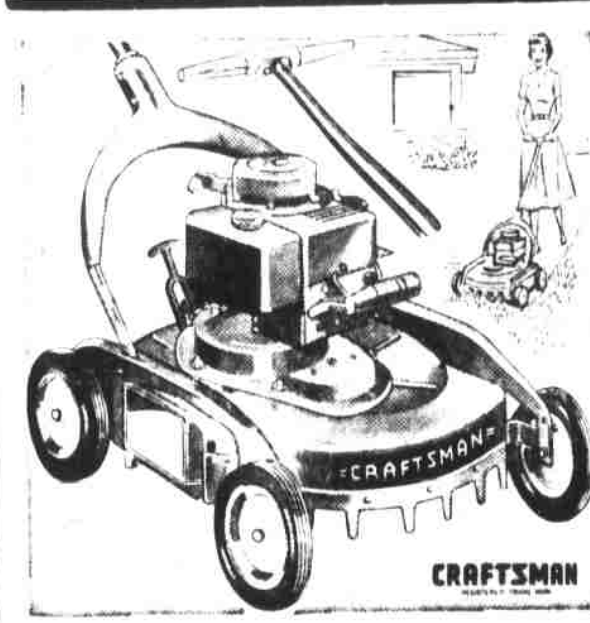

21-IN. MOWER

Reg. 115.95 **99⁸⁸** 10.00 Down

Heavy duty type. Height adjusts from 1 to 3 inches without tipping. Automatic recoil starter, automatic governor control. Trims close due to recessed wheels. Lightweight 2 hp. 4-cycle engine. With safety clutch.