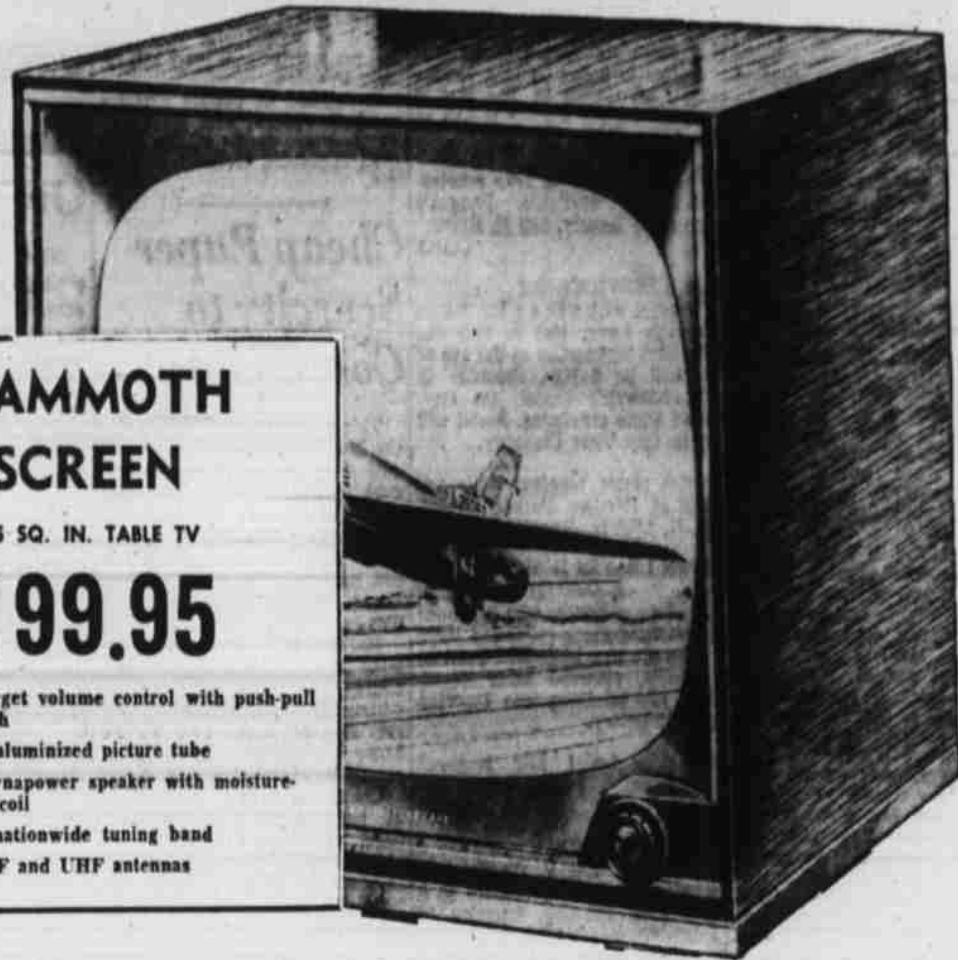

**DELUXE
MELON BALLER**

Imported stainless steel
Pakkawood handle
for lasting beauty
Reg. $1.00

**PANCAKE
TURNER**

Hi-chrome
Stainless steel
Heat-resistant
handle
$1.95 value

**PASTRY
SERVER**

Hi-chrome
Stainless steel
Heat-resistant handle
$1.75 value

HOUSEWARES

88¢

...ANY ITEM
KITCHEN GADGETS

DEEP LADLE

Hi-chrome
Stainless steel
Heat-resistant handle
$2.25 value

**HAMBURGER
TURNER**

Hi-chrome
Stainless steel
Heat-resistant
handle
$1.95 value

**BASTING
SPOON**

Hi-chrome
Stainless steel
Heat-resistant handle
$1.95 value

**MIXING
SPOON**

Hi-chrome
Stainless steel
Heat-resistant handle
$1.95 value

KITCHEN FORK

Hi-chrome
Stainless steel
Heat-resistant handle
$1.75 value

**POTATO
MASHER**

Hi-chrome
Stainless steel
Heat-resistant handle
$2.25 value

**REVERSIBLE
VINYL PLACE MATS**

Newest patterns and
colors. Reg. 69c each
2 for 88c

**SIERRA
COFFEE WARMER**

Bright copper finish
Reg. $1.29

**ICE CREAM
SCOOP**

For serving potatoes,
salads, frozen desserts
Reg. $1.98

**MEASURE
SCOOP SET**

Satin finish aluminum
1/4 to 1 cup sizes
Set of 4

**3-MINUTE
EGG TIMER**

In imported brass case
Accurate and decorative
Reg. $1.00

**3-PIECE
RANGE SET**

Spun aluminum finish
Complete with strainer
Reg. $1.69

GET MORE... FOR LESS!

NOW... the nation's top rated TV sets are being offered to you at special reduced Spring prices! GE's extra value... you get 1-year guarantee on all parts, tubes and picture tube!

GENERAL ELECTRIC