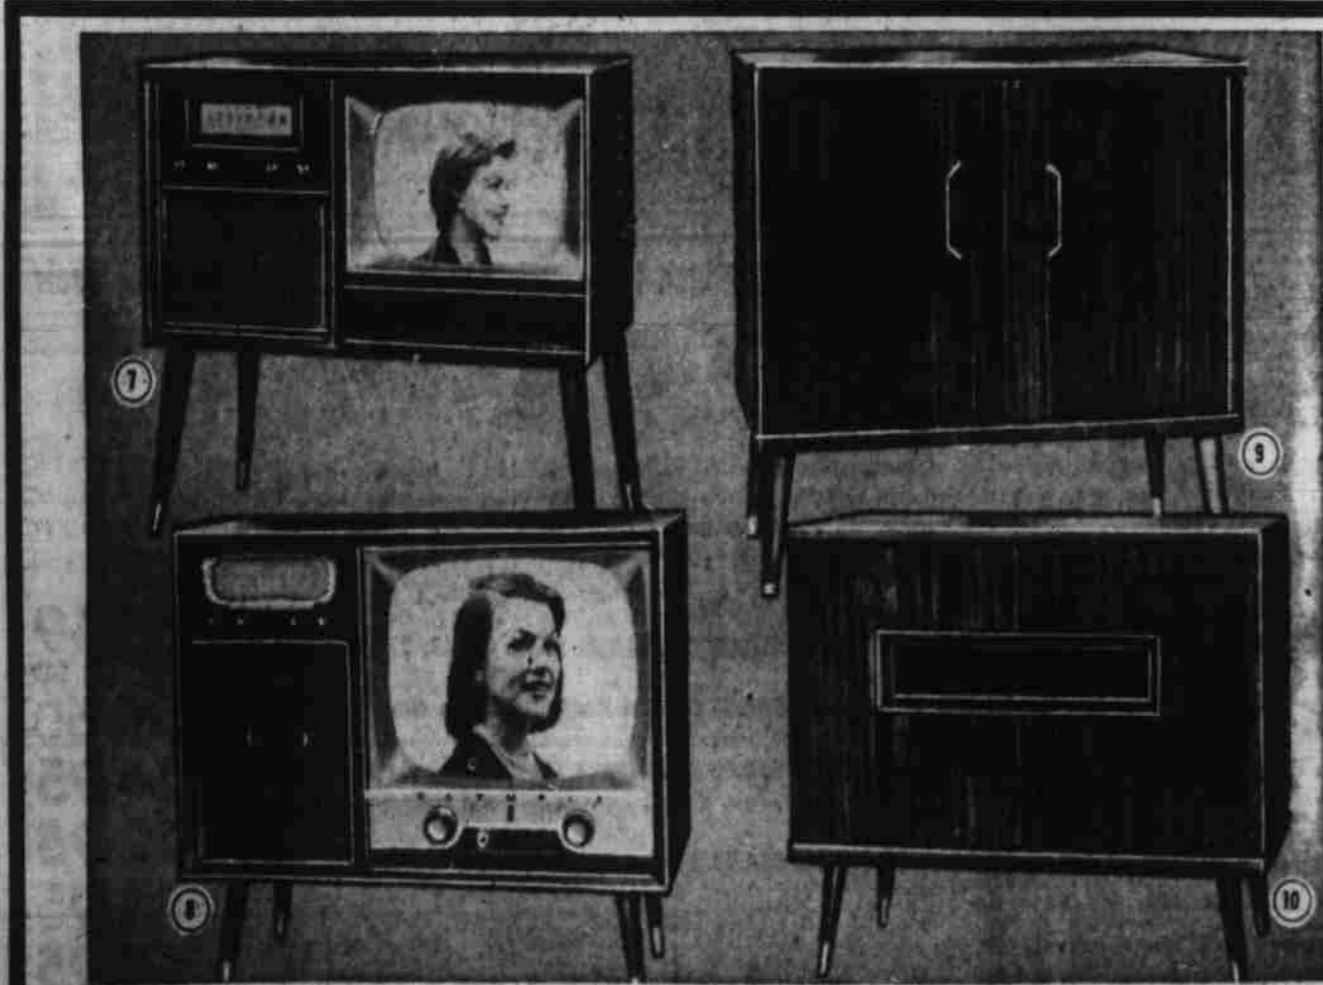

**SAVE \$120  
BENDIX  
CONSOLE**

Reg. \$279.95 - 221 Series

**\$159.95**

All-Channel Tuner

As low as \$9 a month  
NO DOWN PAYMENT

The lowest price at which we've ever offered a console TV with all-channel tuner! Super powered 23-tube chassis; tunes all UHF and VHF channels with nothing to add. 264 sq. in. viewable picture. Mahogany finish cabinet.