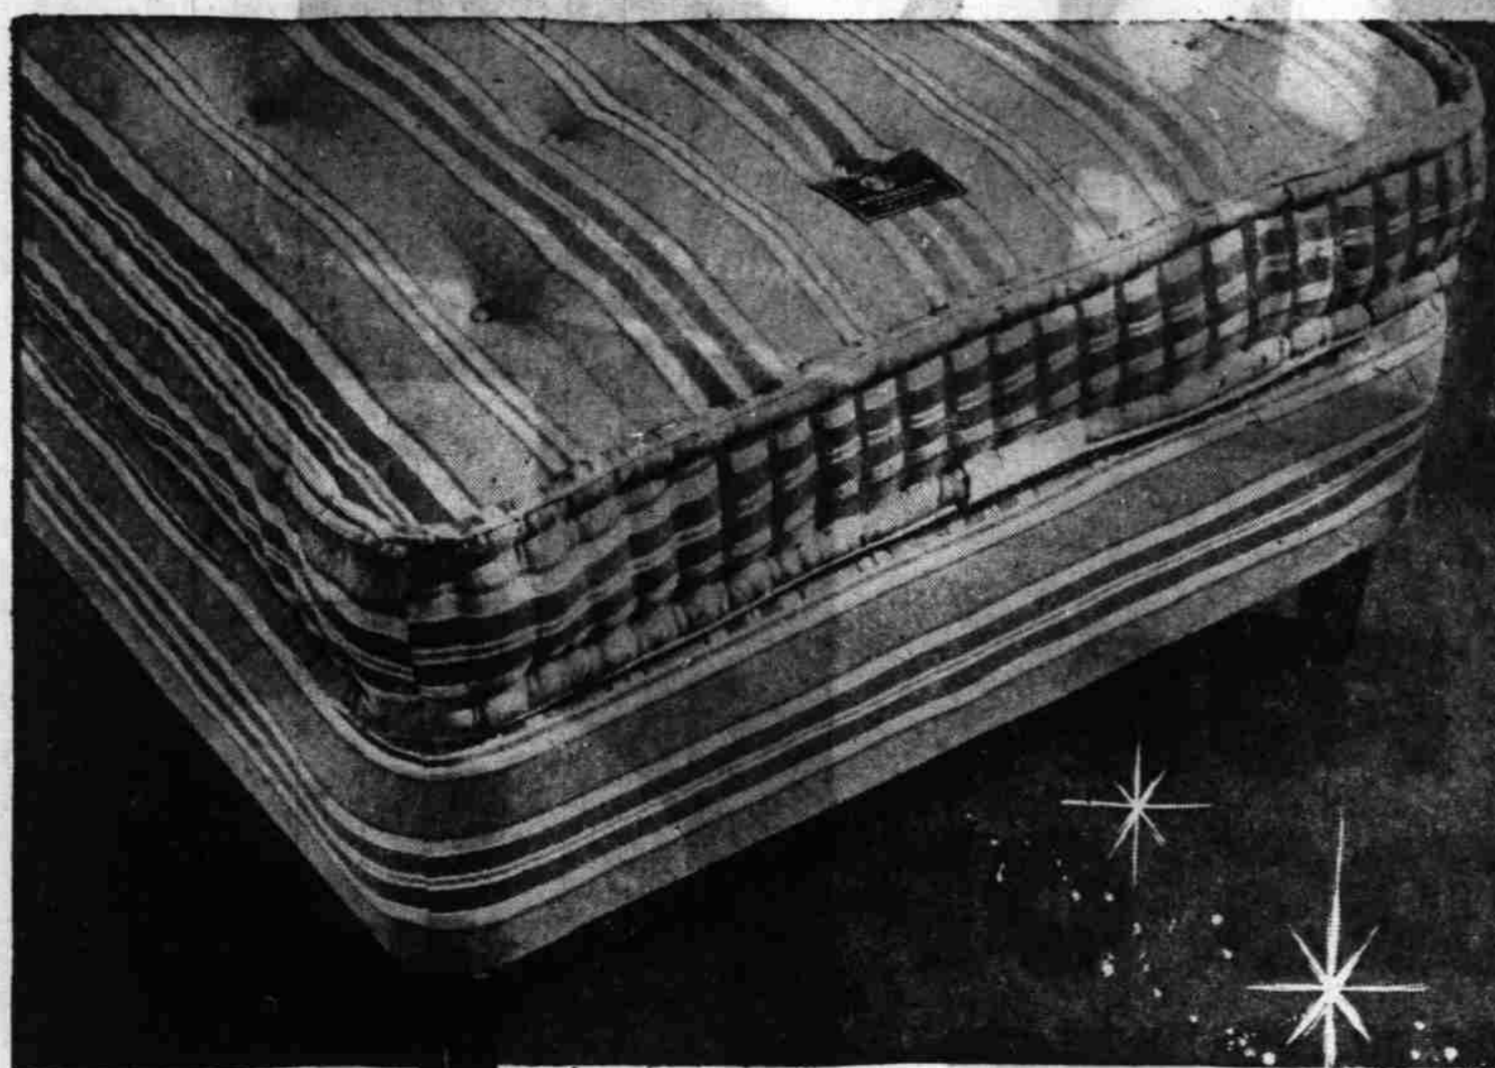

54"x54" \$5.95 63"x81" \$8.95
54"x72" \$7.95 72"x90" \$9.95
72"x108" \$12.95

\$8.95

72" Round (shown)

"BARONESS" IN WHITE OR ECRU Pattern No. 5420

A pattern of lasting dignity and beauty. With its beautiful combination of cut linen effect and needlepoint lace, this cloth is a fine example of lace developed for ecclesiastical functions, now made available by Quaker for your own use.

54"x54" \$7.95 72" Round \$12.95
54"x72" \$9.95 90" Round \$19.95
63"x83" \$12.95 72"x108" \$18.95

\$14.95

72"x90" (shown)

Quaker Lace Cloths also available in these qualities: "Countess", "Duchess", "Empress", "Alencon", "Cyprus", \$8.95 to \$29.95

*Mail and phone orders**

LINENS—SECOND FLOOR

IT PAYS TO BUY AT MEIER & FRANK'S

Karastan

SALE! Reg. 74.50 *Simmons new* HOLLYWOOD BED SET

At this low special price, you get a complete twin size Hollywood bed set, including 220-coil, heavy duty innerspring mattress, button-tufted top and bottom, roll edge, tailored in two-tone stripe, constructed with miracle posture support . . . matching box spring, on six smoothly turned legs.

\$49.88

As low as \$5. a month
No down payment

FURNITURE—SECOND FLOOR

NOUVEAU A new concept in carpeting by Karastan

Broadloom with more wool to the square inch and a deeper, thicker, more luxurious pile than you ever saw before in a moderately priced carpet. Nouveau's special construction makes it possible to fit rooms of all sizes and shapes with a smooth expanse of carpeting . . . with never a seam showing. 12-foot width in grain gold, mink, gray, nutria, spruce green, aqua, almond green, parchment, honey beige, martini, opal.