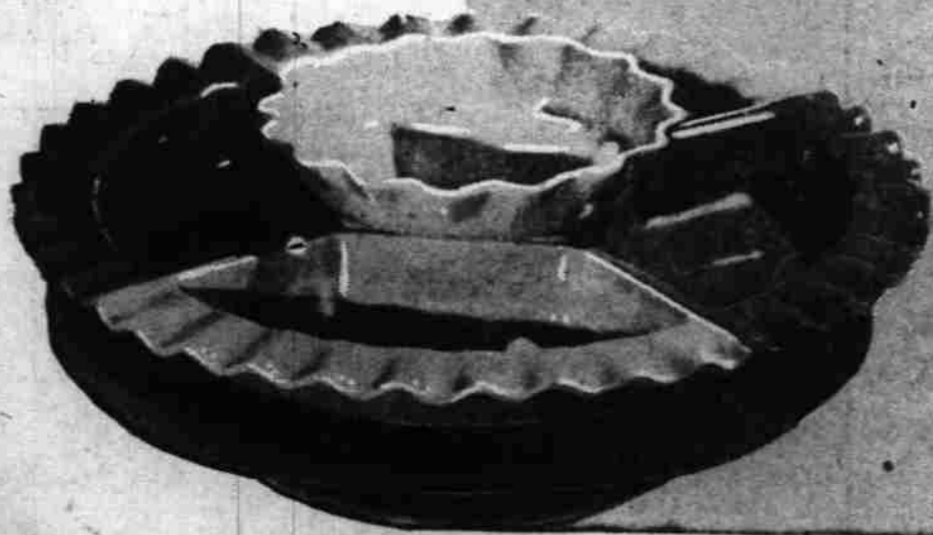

Mail and phone orders*

CHINA—SECOND FLOOR

\$5.95 Value! Versatile
Lazy Susan
\$3.99

Smoothly revolving lazy susan; 13" across with center bowl and 4 side dishes. Rich looking pressed wood base. Lovely addition to your holiday table or buffet. Choice of blue and white, green and chartreuse, pink and grey or yellow and brown. You save almost \$2!

Mail and phone orders*

CHINA—SECOND FLOOR

SALE! 35¢ Value! Famous Libbey Safedge Cut TUMBLERS

The holiday season means more entertaining . . . and closer budgets. And right now when you need them, Meier & Frank's bring you a tremendous sale of glassware by Libbey. Priced at almost half their usual price. You can afford a whole set of matching glasses . . . yet not worry if the children break one, because they only look like they cost a mint. Attractive gray cutting "Windsor" pattern . . . all with heavy sham, tilt-resistant bases. Safedge rim is guaranteed not to chip.