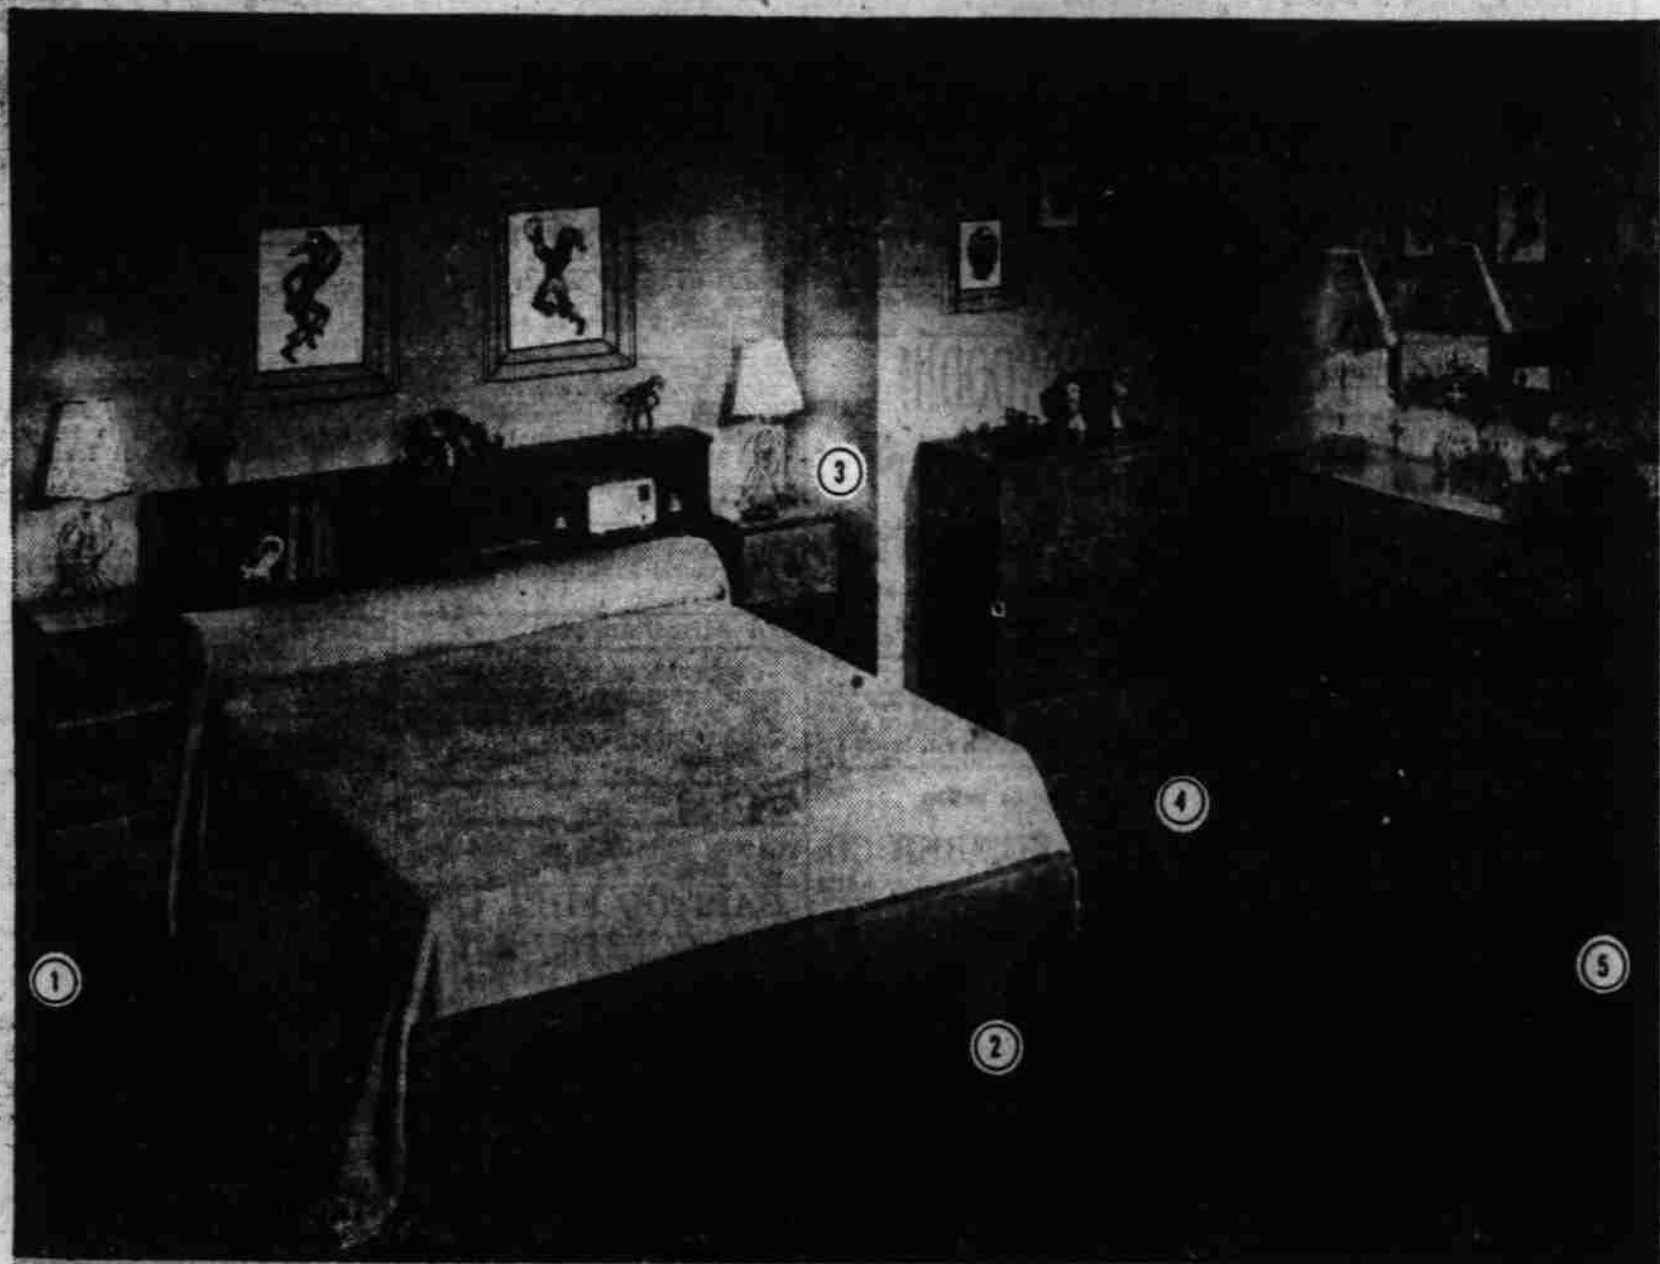

OPEN MONDAY AND FRIDAY 12:15 TO 9 P. M. - OTHER DAYS 9:30 A. M. TO 5:30 P. M.

MEIER & FRANK'S - SALEM

handsome styles at modest prices!

SALE! Harris Pine Furniture

What a wonderful time to add that needed chest, bookcase or desk to your home... NOW, while you can take advantage of really substantial savings on handsome up-painted furnishings. Each piece of Harris furniture is smartly styled of select Ponderosa pine from Oregon's own forests. Finish it to suit your particular decorating scheme... paint it, stain it, varnish it. Every piece smoothly sanded, with round edges, coreblock construction to prevent warping.

Complete Bedroom Ensemble

- | | | | |
|--|----------------|--|----------------|
| 1. Reg. \$9.95 Utility Stand, 3 spacious drawers; 13"x13"x28" | \$7.95 | 5. Reg. \$24.95 9-Drawer Mr. and Mrs. dresser, 15"x42"x36" | \$21.88 |
| 2. Reg. \$24.95 Double bed bookcase head-board, footboard and rails | \$19.95 | (not shown)
Reg. \$12.95 Single bed bookcase headboard only | \$8.99 |
| 3. Reg. \$7.95 Night Stand, one drawer space below for books and magazines | \$5.99 | Reg. \$22.95 Single bed complete with rails, headboard and footboard | \$18.95 |
| 4. Reg. \$15.95 4-Drawer Chest with spacious drawers for clothing, linens | \$11.95 | Reg. \$13.95 Double bookcase head-board only | \$9.99 |

Reg. \$32 Pine Hutch and Base

Early American style hutch, 12"x36"x36", complete with serving base with drawer and storage compartment—15" deep, 36" wide and 36" high, now

Reg. \$20.95 Student Desk

Five handy, smooth working drawers—one deep enough for filing. Plenty of knee room. 17" deep, 3" wide, 30" high