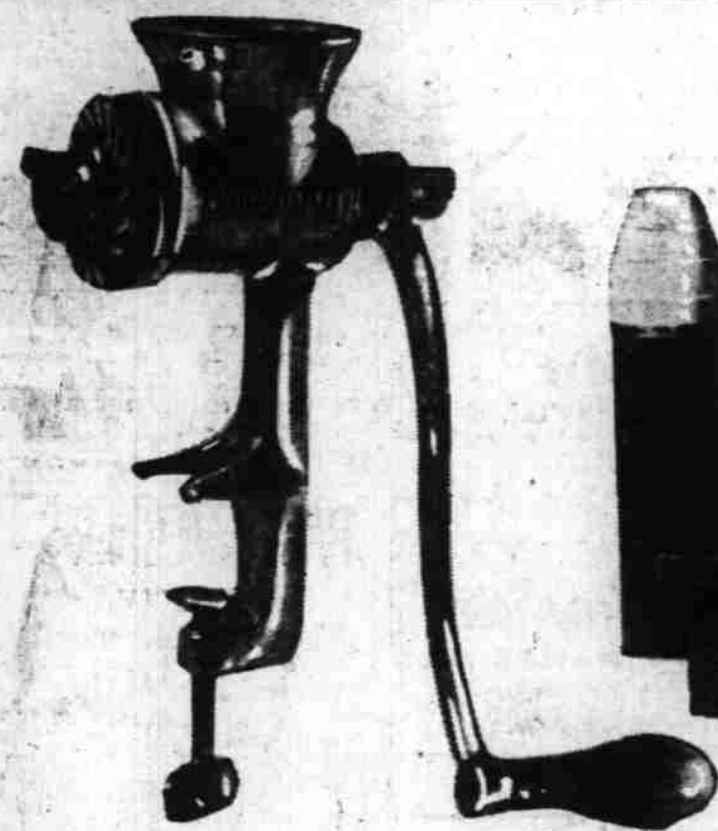

Special! Reg. $3.95
Universal Parkway
FOOD CHOPPER
$2.69

With the approaching holiday season you'll be doing more cooking. Here's a kitchen helper that will save you money, temper and time. Chops all kinds of cooked meats, vegetables and fruit into clean-cut uniform pieces. Chops fine or coarse as desired without mashing or squeezing juices. Eliminates messy bowls and boards.