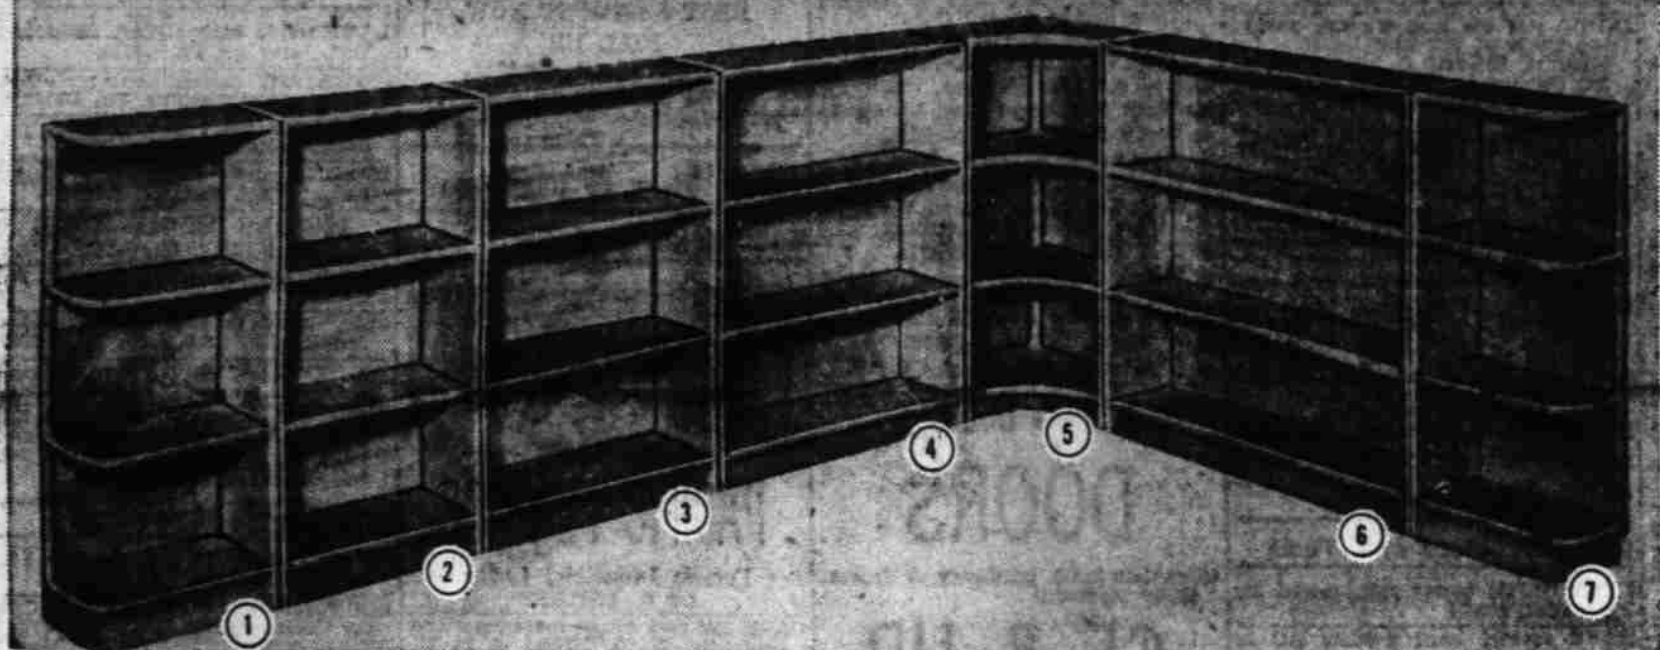

Special! Reg. $3.95
Universal Parkway
FOOD CHOPPER
$2.69

With the approaching holiday season you'll be doing more cooking. Here's a kitchen helper that will save you money, temper and time. Chops all kinds of cooked meats, vegetables and fruit into clean-cut uniform pieces. Chops fine or coarse as desired without mashing or squeezing juices. Eliminates messy bowls and boards.