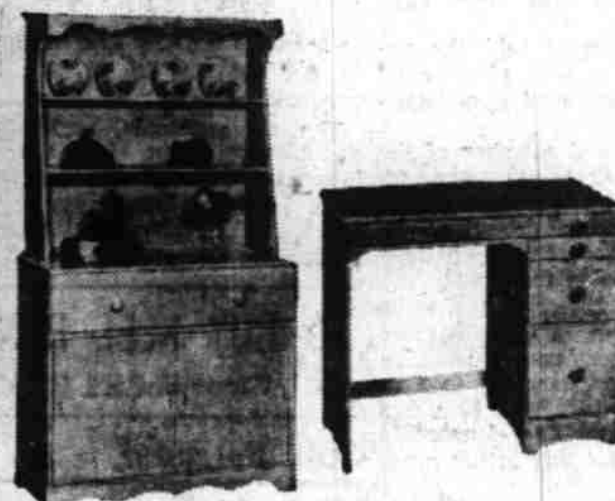

OPEN MONDAY AND FRIDAY 12:15 TO 9 P. M. - OTHER DAYS 9:30 A. M. TO 5:30 P. M.

MEIER & FRANK'S - SALEM

handsome styles at modest prices!

SALE! Harris Pine Furniture

What a wonderful time to add that needed chest, bookcase or desk to your home... NOW, while you can take advantage of really substantial savings on handsome up-painted furnishings. Each piece of Harris furniture is smartly styled of select Ponderosa pine from Oregon's own forests. Finish it to suit your particular decorating scheme... paint it, stain it, varnish it. Every piece smoothly sanded, with round edges, coreblock construction to prevent warping.

Complete Bedroom Ensemble

- | | | | |
|--|----------------|--|----------------|
| 1. Reg. \$9.95 Utility Stand, 3 spacious drawers; 13"x13"x28" | \$7.95 | 5. Reg. \$24.95 9-Drawer Mr. and Mrs. dresser, 15"x42"x36" | \$21.88 |
| 2. Reg. \$24.95 Double bed bookcase head-board, footboard and rails | \$19.95 | (not shown)
Reg. \$12.95 Single bed bookcase headboard only | \$8.99 |
| 3. Reg. \$7.95 Night Stand, one drawer space below for books and magazines | \$5.99 | Reg. \$22.95 Single bed complete with rails, headboard and footboard | \$18.95 |
| 4. Reg. \$15.95 4-Drawer Chest with spacious drawers for clothing, linens | \$11.95 | Reg. \$13.95 Double bookcase head-board only | \$9.99 |

Reg. \$32 Pine Hutch and Base

Early American style hutch, 12"x36"x36", complete with serving base with drawer and storage compartment—15" deep, 36" wide and 36" high, now

Reg. \$20.95 Student Desk

Five handy, smooth working drawers—one deep enough for filing. Plenty of knee room. 17" deep, 3" wide, 30" high