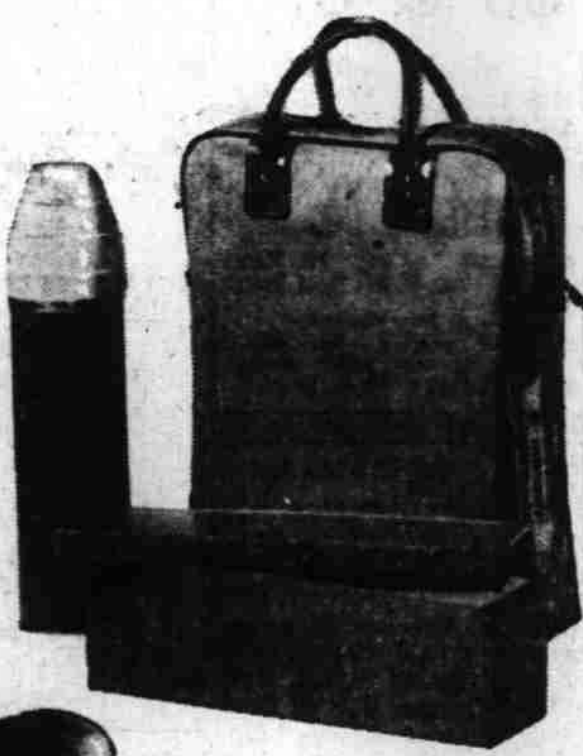

- | | | | |
|---|---------------|--|----------------|
| 1. Reg. \$6.95 Left end, 9 1/2"x14 1/4" | \$5.69 | 4. Reg. \$11.95 Bookcase, 9 1/2"x30" | \$9.69 |
| 2. Reg. \$7.95 Bookcase, 9 1/2"x18" | \$6.69 | 5. Reg. \$12.95 Corner, 18 1/2"x18 1/2" | \$11.69 |
| 3. Reg. \$9.95 Bookcase, 9 1/2"x24" | \$8.69 | 6. Reg. \$12.95 Bookcase, 9 1/2"x36" | \$11.69 |
| | | 7. Reg. \$6.95 Right end, 9 1/2"x14 1/4" | \$5.69 |

Special! Reg. \$12.95
Universal
VACUUM KIT
\$8.88

Perfect for outings to the mountains... perfect to carry to the big game. Kit consists of two 1-quart vacuum bottles and drinking cup tops and large metal sandwich box. Complete in leatherette zipped case. A set you'll use every month of the year... so convenient to carry in the car when traveling.