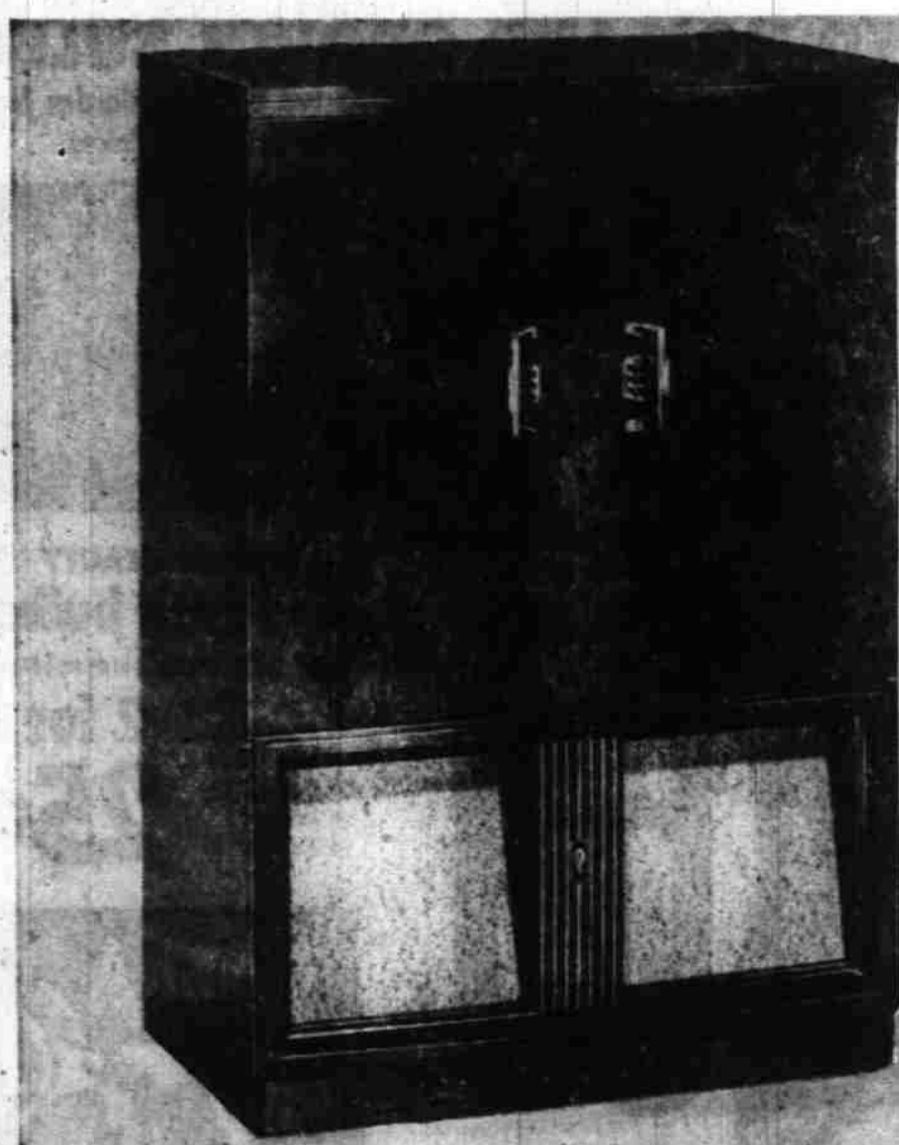

special purchase

**Philco 1955
Hi-Fidelity
Regularly 259.95
Save $100
159.95**

Philco Hi-Fi Record Player

Yes, you actually save $100 on each of these highly desirable Philco Hi-Fi phonographs . . . each engineered with the scores of exclusive Philco engineering features that give you such excellent performance. Every nuance of sound is faithfully reproduced by these handsome sets . . . dark mahogany cabinets . . . Home Fair Week only!

Reg. 279.95 Blonde Cabinet Now 169.95

Lipman's Radio-TV, lower level

As Low as

17.00

per Month