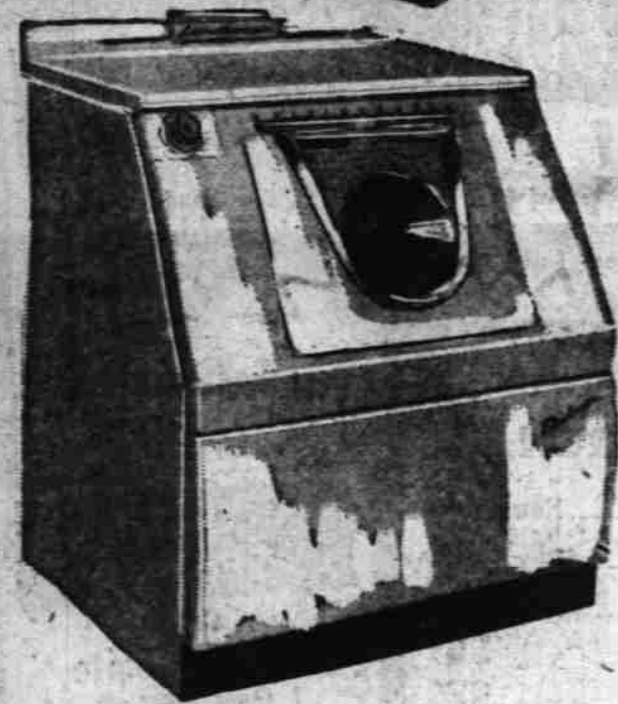

**WESTINGHOUSE
DRYER
REG. 239.95
NOW**

199⁹⁵

**NO DOWN
PAYMENT**

As long as 24 months to pay. On our approved credit.

THE LAUNDROMAT: The ultimate in automatic washing equipment. Agi-tumble washing action work clothes to lingerie. Laundrofile every problem.

THE DRYER: Engineered with direct air flow system to dry faster, save money. 3-way dry dial plus a 3-heat selector dial permits damp-dry or all-dry wash.