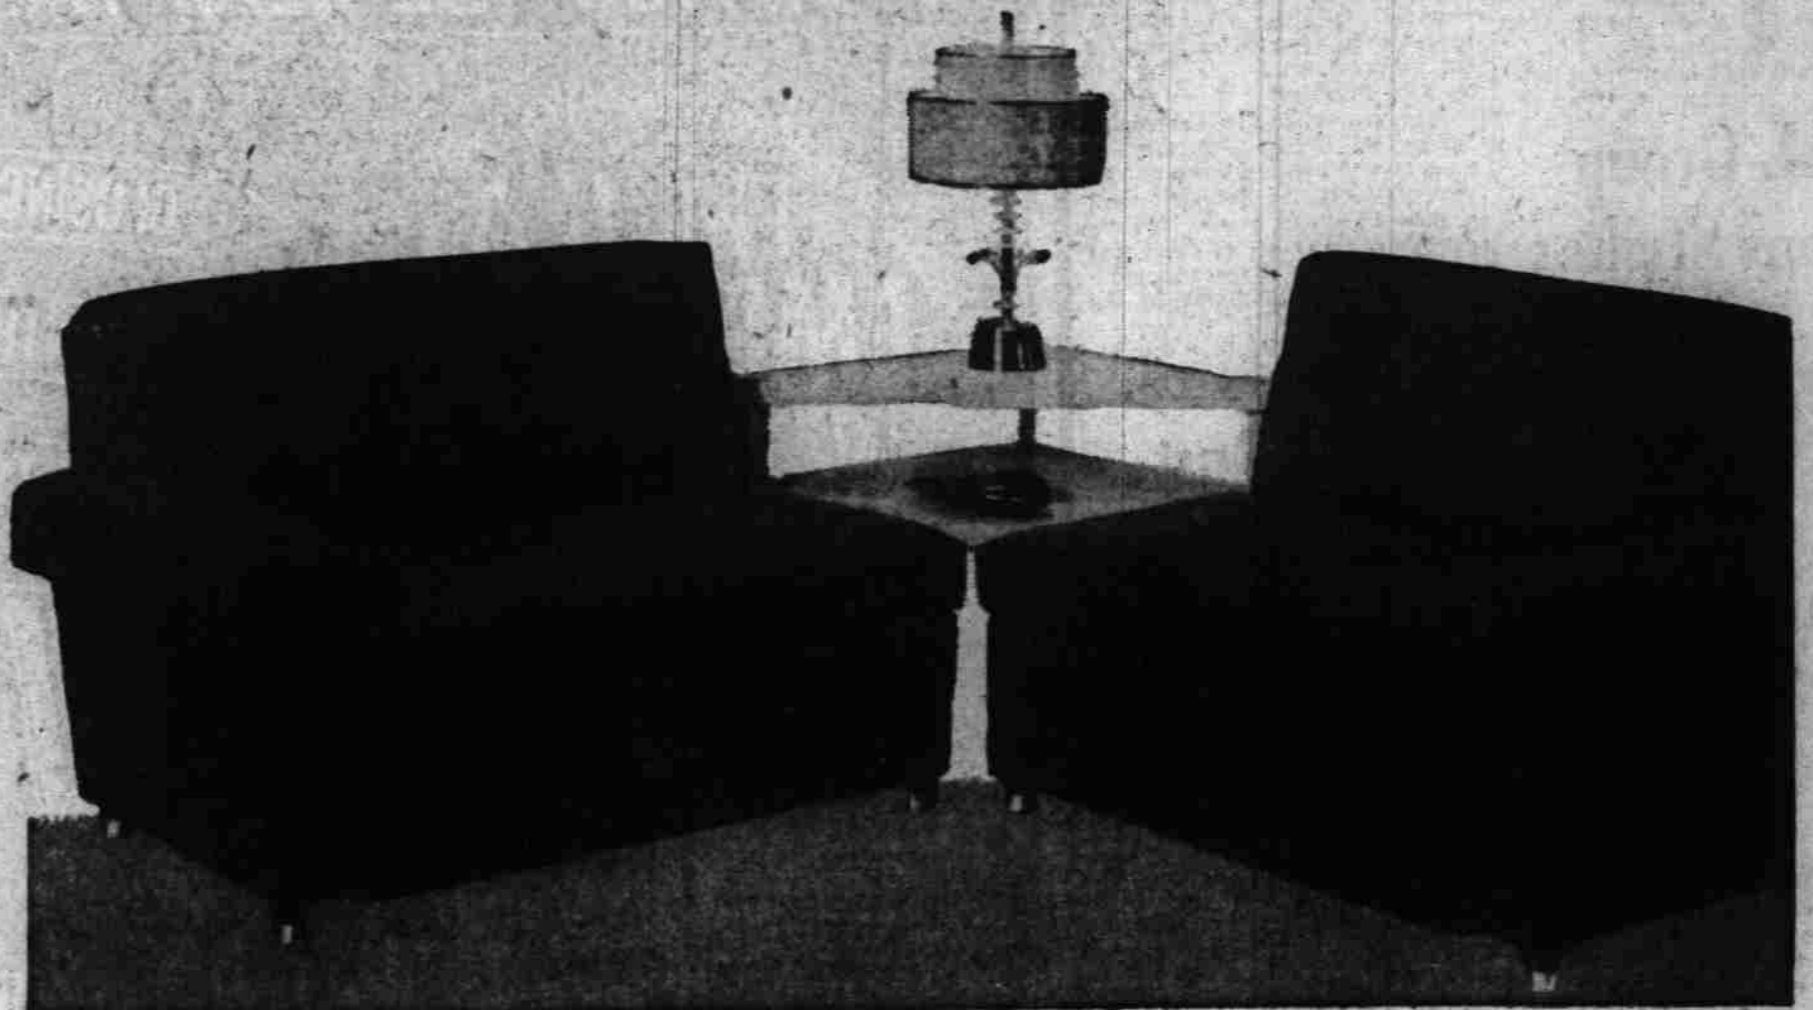

Roberts Bros.

340 Court Street

**save $50! reg. 299.95 luxurious,
modern 2-pc SECTIONALS**

- ★ THICK, FOAM RUBBER CUSHIONS
- ★ LONG-WEARING, NYLON FRIEZE UPHOLSTERING
- ★ FAMOUS BILTWELL MANUFACTURER

249⁹⁵

Only special co-operation between Roberts and famous Biltwell could make possible such a remarkable offer at this low price! These distinctive, modernly designed sectionals are extra good-looking and long-wearing because of the durable nylon frieze upholstery, extra comfortable because of the thick foam rubber cushions! Shop! compare! sectionals of such quality... you'll see why the price is so outstanding.

No Down Payment on Our Approved Credit